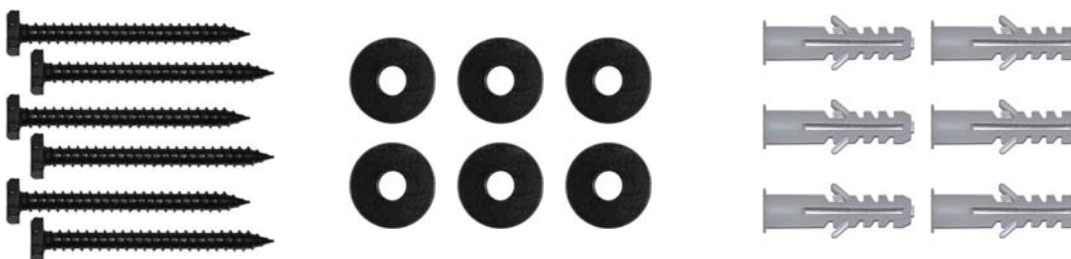

PBARMFIXED:
1-1/4" Fixed Arm with
Lock, no hardware (Pair)

PB50LPWP:
50LP Wall Plate

Bag-P:
Bubble Level

Bag-1-B: M4 Hardware
to attach arms to TV

Bag-2-B: M5 Hardware
to attach arms to TV

Bag-3-B: M6 Hardware
to attach arms to TV

Bag-4-B: M8 Hardware
to attach arms to TV

Bag-5-B: Spacers and
Washers

Bag-6-B: Hardware to attach mount to wall

SMHEXW: Hex Wrench