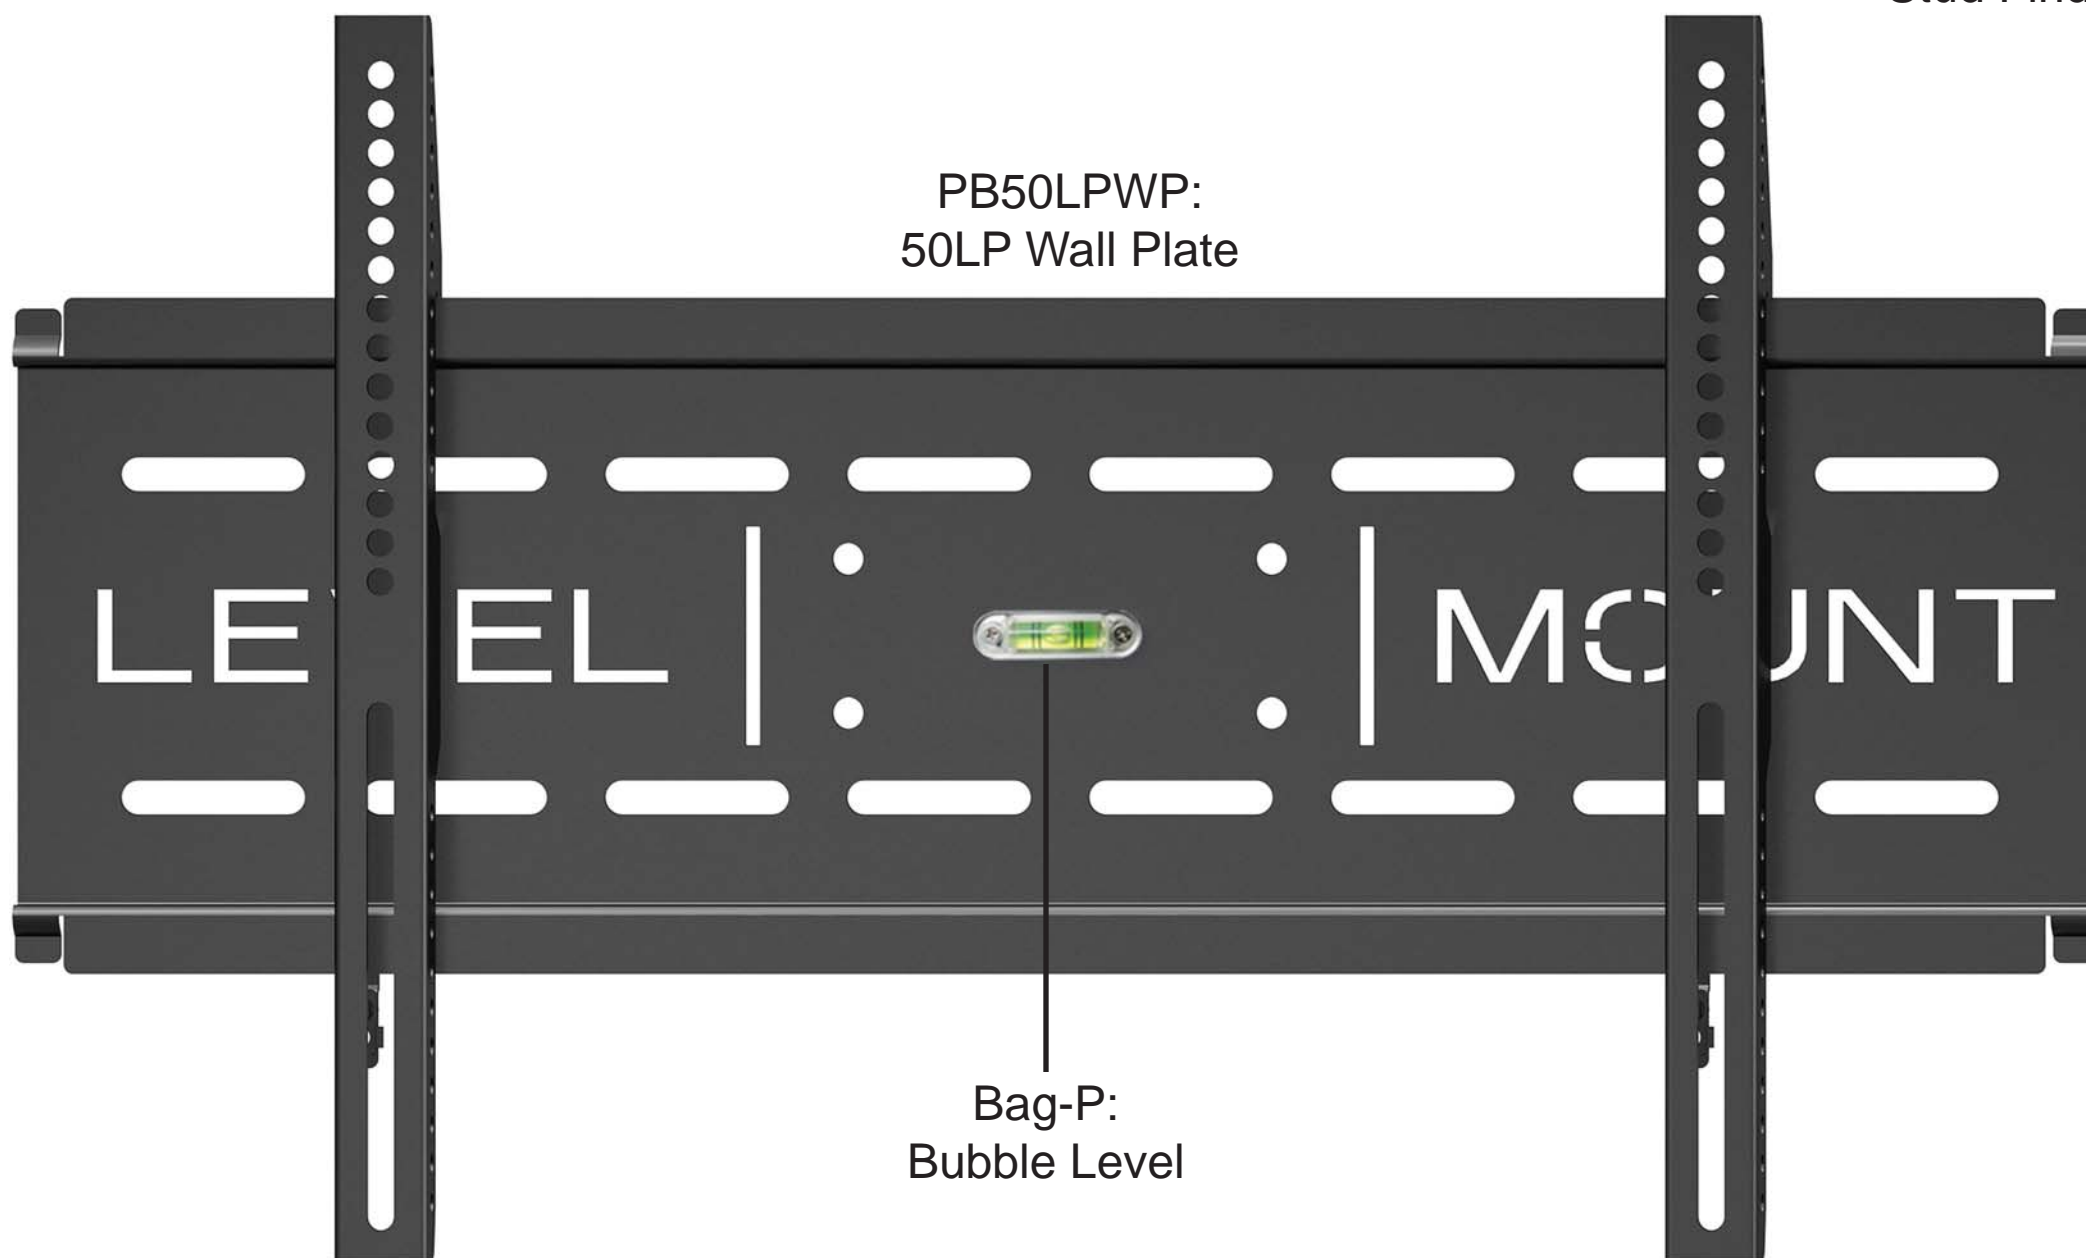

PBARMFIXED:
1-1/4" Fixed Arm with
Lock, no hardware (Pair)

PB50LPWP:
50LP Wall Plate

Bag-P:
Bubble Level

Bag-1-B: M4 Hardware
to attach arms to TV

Bag-2-B: M5 Hardware
to attach arms to TV

Bag-3-B: M6 Hardware
to attach arms to TV

Bag-4-B: M8 Hardware
to attach arms to TV

Bag-5-B: Spacers and
Washers

Bag-6-B: Hardware to attach mount to wall

SMHEXW: Hex Wrench