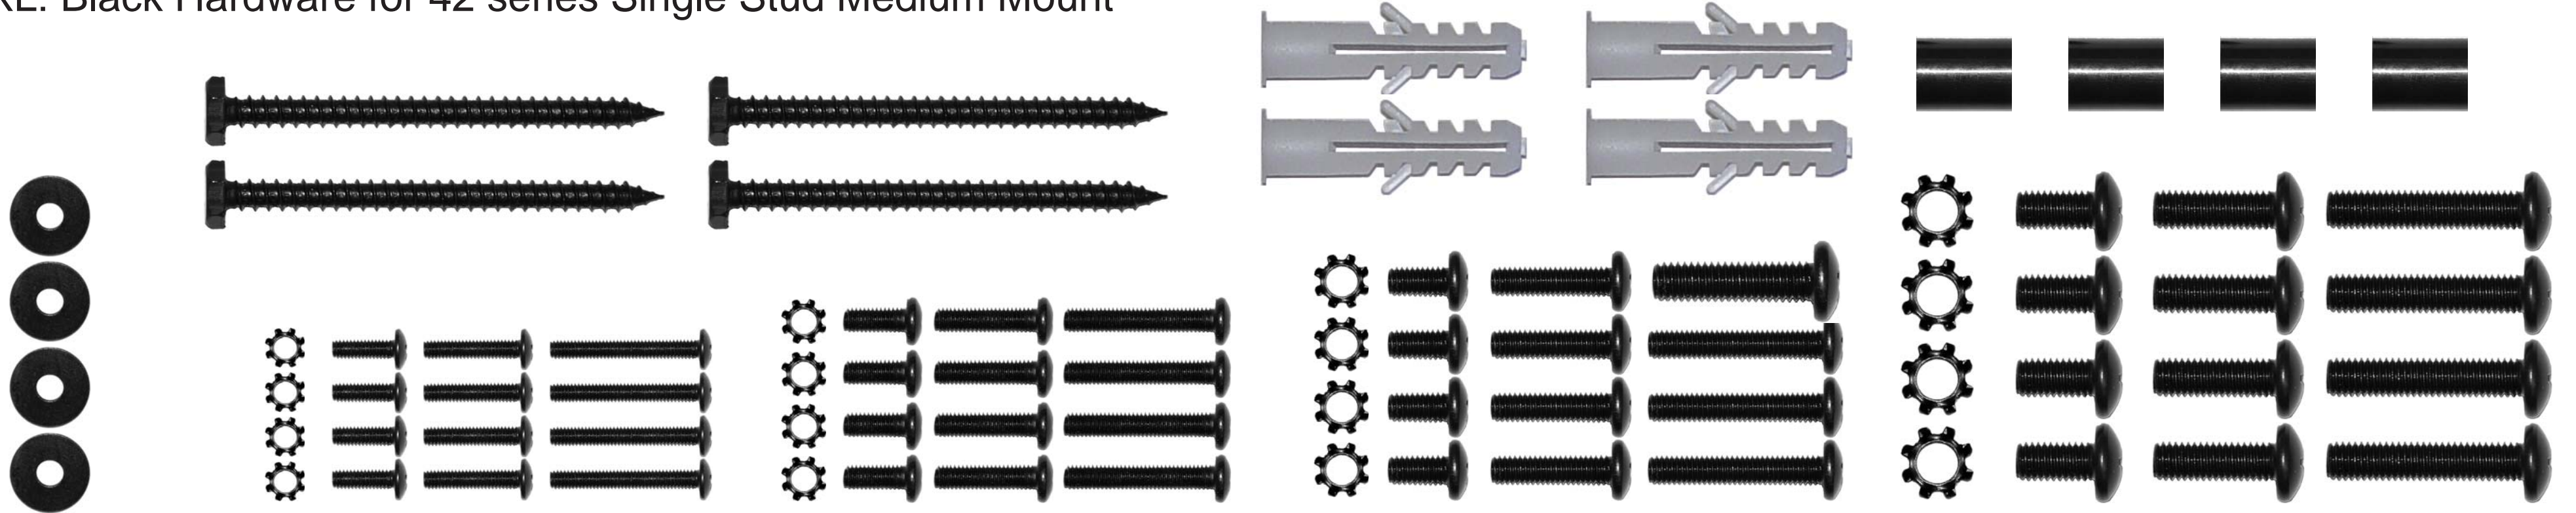

DC42DJ, EL42DJ, LM42DJ

Bag-A-B:
Plastic Wall Plate Clip
for single stud mounts

BTRFLYSWV:
Swivel butterfly for the
single stud mount with
round disc -Black

Bag-I:
Stud Finder

ELWPXL4B: Extra Large Single Stud
Wall Plate with hardware in Black
(for 42 series mounts only)

J-XL: Black Hardware for 42 series Single Stud Medium Mount

ELBA-2: 4 each of two Piece Bayonet Arm for Medium Single Stud Mount with
hardware to connect the two arms plus hardware to attach to butterfly