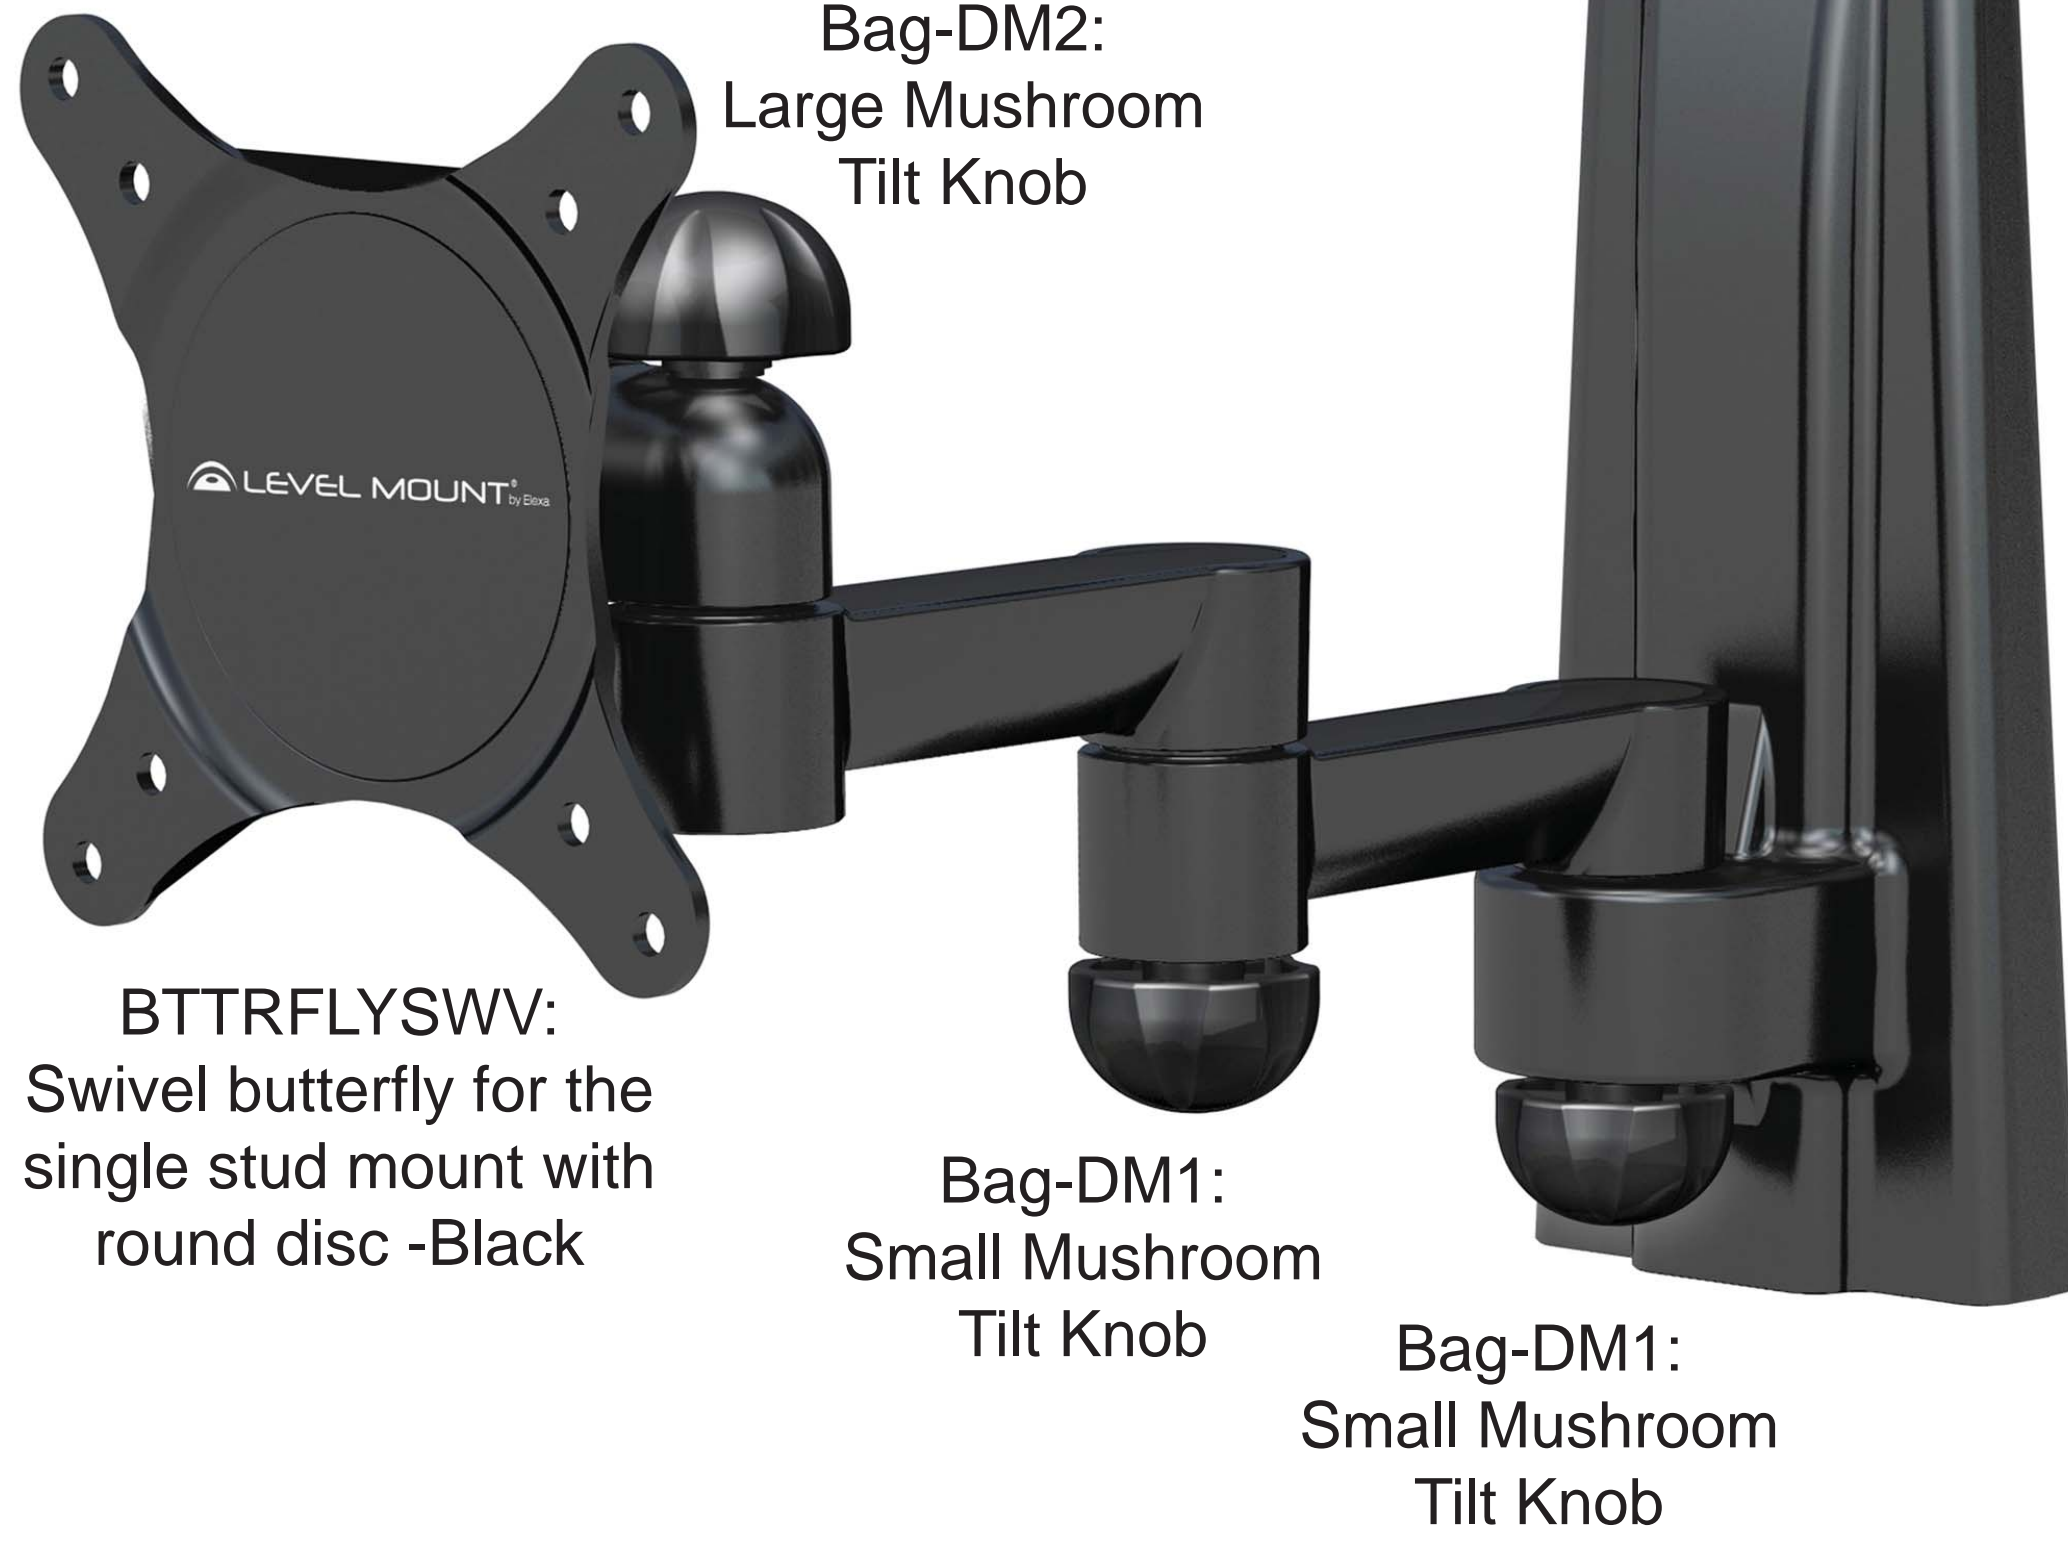

DC42DJ, EL42DJ, LM42DJ

Bag-A-B:
Plastic Wall Plate Clip
for single stud mounts

BTRFLYSWV:
Swivel butterfly for the
single stud mount with
round disc -Black

Bag-I:
Stud Finder

ELWPXL4B: Extra Large Single Stud
Wall Plate with hardware in Black
(for 42 series mounts only)

J-XL: Black Hardware for 42 series Single Stud Medium Mount

ELBA-2: 4 each of two Piece Bayonet Arm for Medium Single Stud Mount with
hardware to connect the two arms plus hardware to attach to butterfly

BAYHW
Hardware for
single stud
bayonets