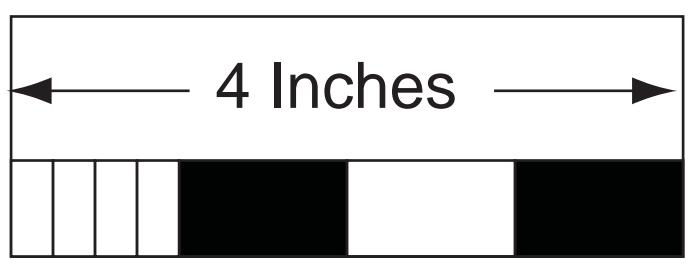

DC42DJ, EL42DJ, LM42DJ

Bag-A-B:
Plastic Wall Plate Clip
for single stud mounts

BTRFLYSWV:
Swivel butterfly for the
single stud mount with
round disc -Black

Bag-I:
Stud Finder

ELWPXL4B: Extra Large Single Stud
Wall Plate with hardware in Black
(for 42 series mounts only)

J-XL: Black Hardware for 42 series Single Stud Medium Mount

ELBA-2: 4 each of two Piece Bayonet Arm for Medium Single Stud Mount with
hardware to connect the two arms plus hardware to attach to butterfly