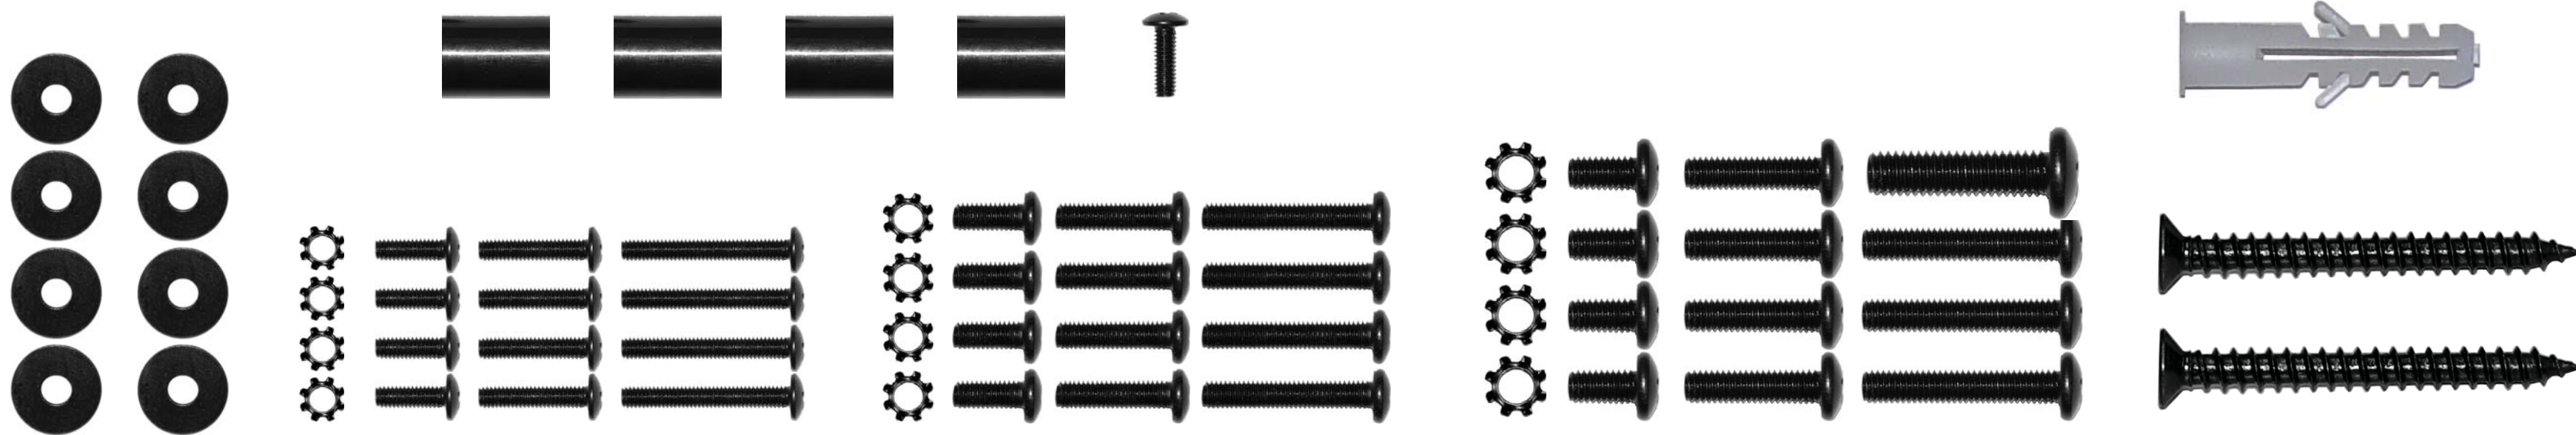

Bag-CM1-B:
Bushing to
Arm-to-Arm

Bag-CM2-B:
Bushing to
Butterfly

Bag-W-B:
Joint Washers for
single stud mounts
(10 washers per bag)

Bag-W-B:
Joint Washers for
single stud mounts
(10 washers per bag)

Bag-DM2:
Large Mushroom
Tilt Knob

BTRFLYSWV:
Swivel butterfly for the
single stud mount with
round disc -Black

Bag-I:
Stud Finder

Bag-JS-1-B: Hardware for Small Mounts

ELMBA8: Mini-Bayonet Arm for Small Single Stud Mounts with hardware – Slot designed to accommodate up to M8 bolt.
Note: Does NOT include any M8 Bolts.