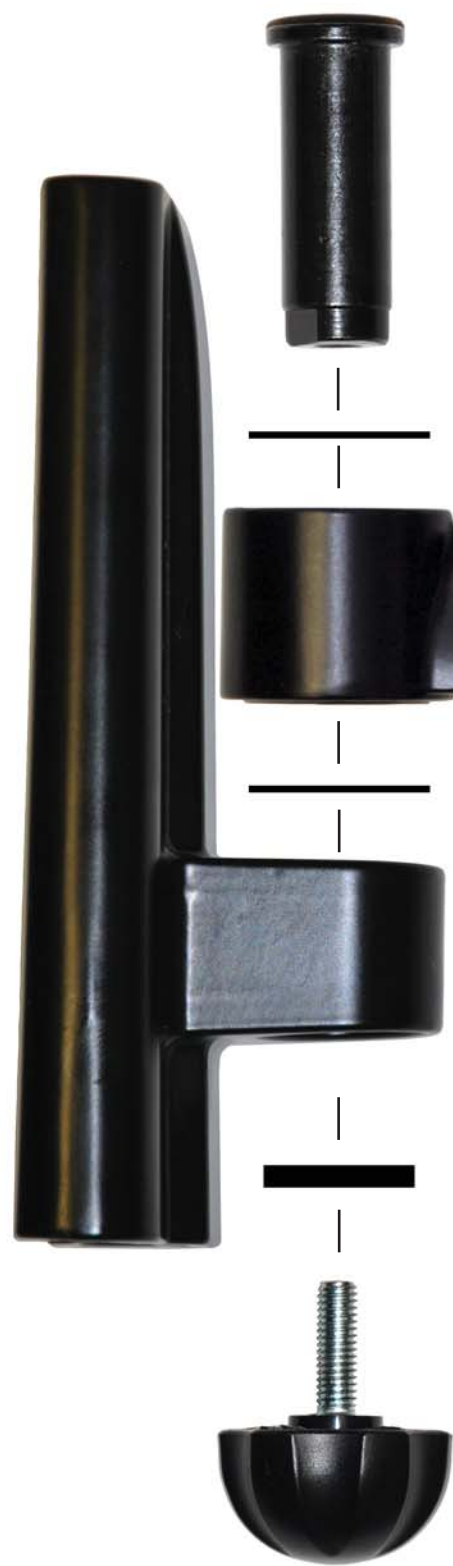

Bag-A-B:
Plastic Wall Plate Clip
for single stud mounts

ELWP2B: Small Single
Stud Wall Plate with
2 Screws in Black

Bag-CM3-B:
Bushing to
Wallplate

Bag-DM1:
Small Mushroom
Tilt Knob

ELAJ-B: Front
Arm Joint in
Black

Bag-W-B

Bag-W-B

Bag-DM1:
Small Mushroom
Tilt Knob

Bag-DM1:
Small Mushroom
Tilt Knob

Bag-U-1-B:
Tilt Elbow

Bag-W-B

Bag-W-B

Bag-W-B

Bag-CM1-B:
Bushing to
Arm-to-Arm

Bag-CM2-B:
Bushing to
Butterfly

Bag-W-B:
Joint Washers for
single stud mounts
(10 washers per bag)

Bag-W-B:
Joint Washers for
single stud mounts
(10 washers per bag)

Bag-DM2:
Large Mushroom
Tilt Knob