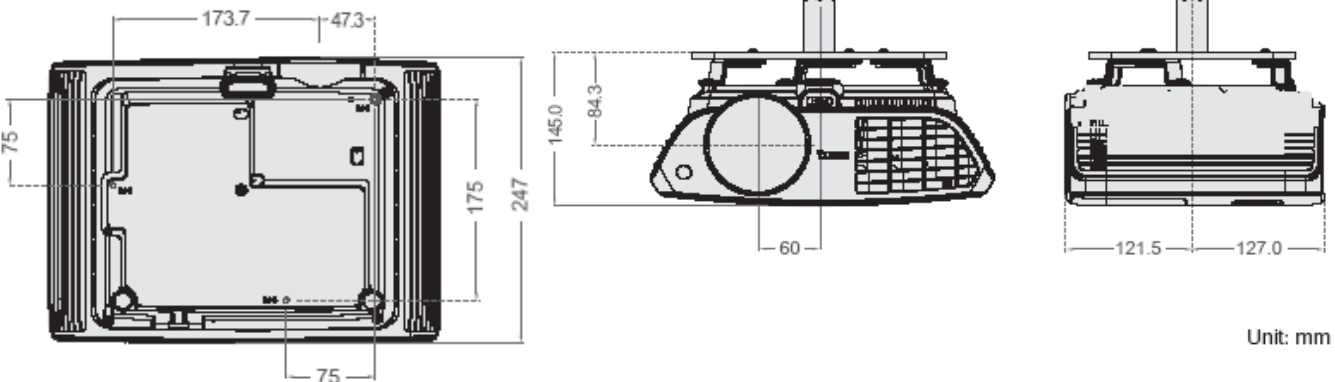

\*Lamp life results will vary depending on environmental conditions and usage. Actual product's features and specifications are subject to change without notice.

**Distance Chart**

16:9 screen				Recommended projection distance from screen in mm			Vertical offset in mm
diagonal		Width	Height	Min length (with max. zoom)	Average	Max length (with min. zoom)	
Inches	mm	mm	mm				
30	762	664	374	-	-	1137	67
40	1016	886	498	1367	1442	1516	90
50	1270	1107	623	1709	1802	1895	112
60	1524	1328	747	2051	2162	2274	134
80	2032	1771	996	2734	2883	3032	179
100	2540	2214	1245	3418	3604	3790	224
120	3048	2657	1494	4102	4325	4548	269
150	3810	3321	1868	5127	5406	5685	336
200	5080	4428	2491	6836	7208	7580	448
220	5588	4870	2740	7520	7929	8338	493
250	6350	5535	3113	8545	9010	9475	560
300	7620	6641	3736	10254	-	-	672

**Wall mount mount Chart**

Ceiling mount screws:  
M4 x L8 (Max. L = 12 mm, Min. L = 8 mm)

**Dimension**