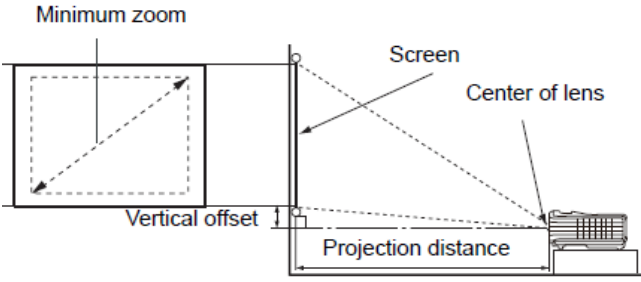

\*Lamp life results will vary depending on environmental conditions and usage. Actual product's features and specifications are subject to change without notice.

**Distance Chart**

16:9 screen				Recommended projection distance from screen in mm			Vertical offset in mm
diagonal		Width	Height	Min length (with max. zoom)	Average	Max length (with min. zoom)	
Inches	mm	mm	mm				
30	762	664	374	-	-	1137	67
40	1016	886	498	1367	1442	1516	90
50	1270	1107	623	1709	1802	1895	112
60	1524	1328	747	2051	2162	2274	134
80	2032	1771	996	2734	2883	3032	179
100	2540	2214	1245	3418	3604	3790	224
120	3048	2657	1494	4102	4325	4548	269
150	3810	3321	1868	5127	5406	5685	336
200	5080	4428	2491	6836	7208	7580	448
220	5588	4870	2740	7520	7929	8338	493
250	6350	5535	3113	8545	9010	9475	560
300	7620	6641	3736	10254	-	-	672