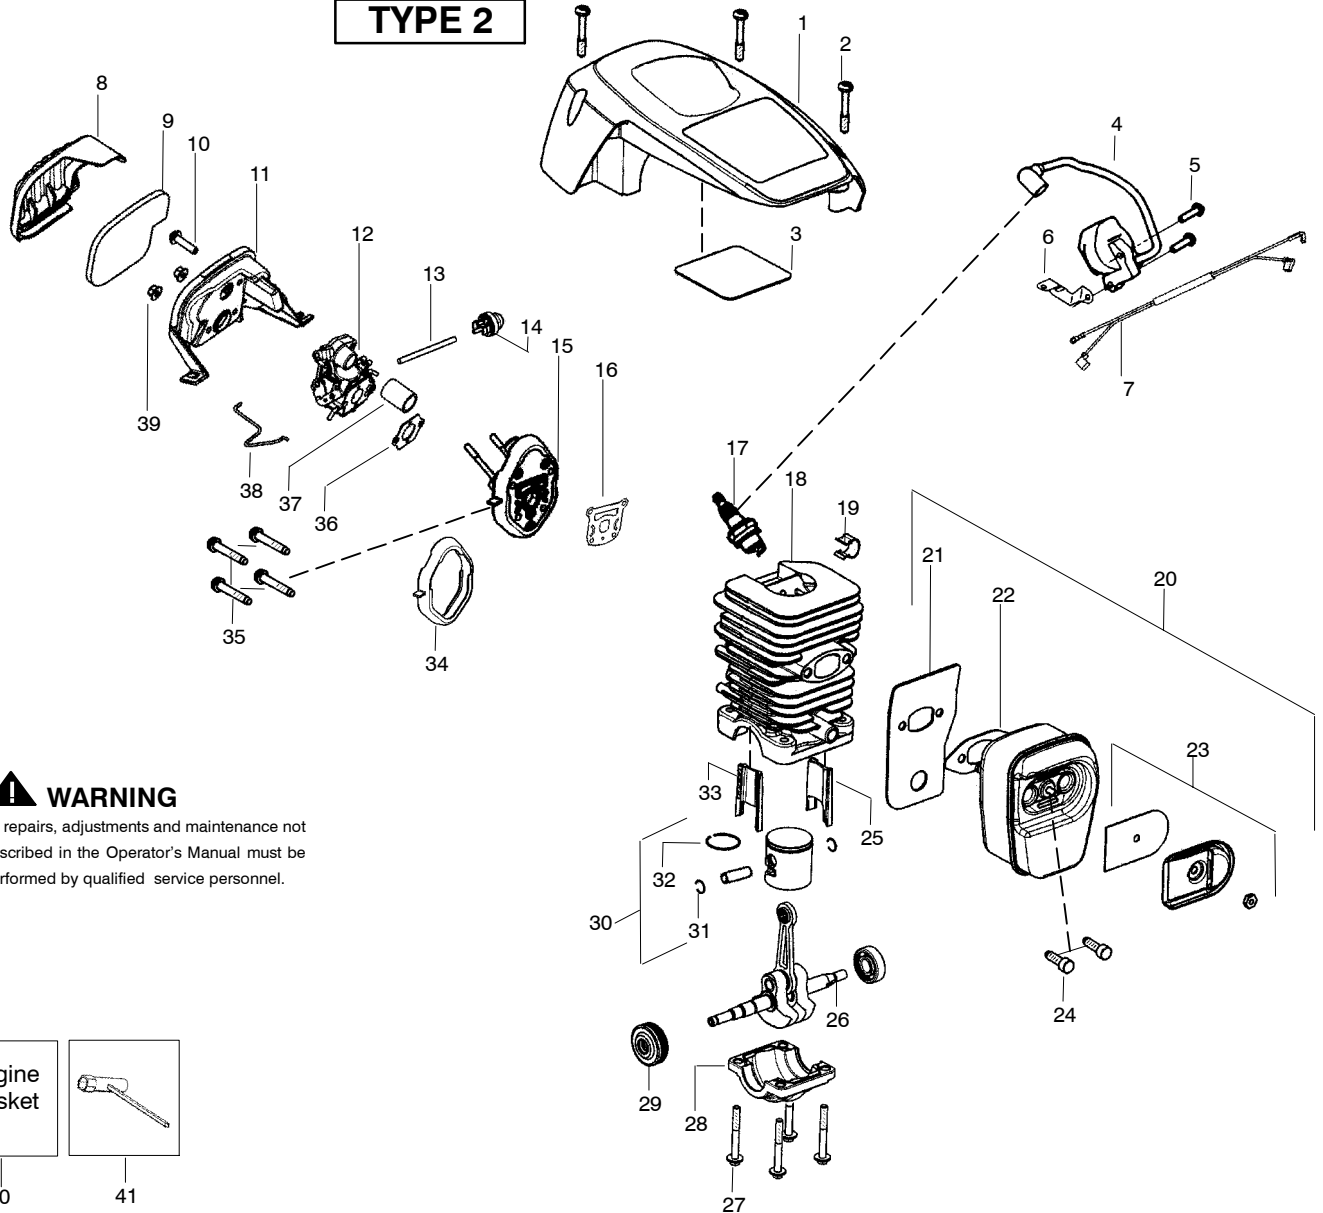

TYPE 2

⚠ WARNING

All repairs, adjustments and maintenance not described in the Operator's Manual must be performed by qualified service personnel.

Ref.	Part No.	Description	Ref.	Part No.	Description	Ref.	Part No.	Description
1.	530058837	Shield-Cylinder (incl. #2,3)	16.	530071894	Gasket-cyl. o-ring (kit)	34.	530071894	Seal-Adaptor (kit)
2.	530016153	Screw	17.	952030150	Accy-Spark Plug (RCJ-7Y)	35.	530016426	Screw
3.	530059006	Reflector-Tape	18.	530071884	Kit-Cylinder (Incl. 25,33)	36.	530071894	Gasket-Carb. (kit)
4.	545090601	Module - Ignition	19.	530016136	Clip-High Tension Lead	37.	530057926	Tube-Intake
5.	530016432	Screw	20.	545006007	Kit-Muffler (Incl. 21,22,23,24)	38.	530057909	Wire-Throttle
6.	530047442	Strap-Ground	21.	530057942	Backplate-Muffler	39.	530016101	Nut-Carb.
7.	530057943	Assy-Wire Harness	22.	530071894	Gasket-Muffler (kit)	40.	530071894	Kit-Gasket (Incl. 16,22,34,36)
8.	530058687	Cover-Air Filter	23.	545006056	Kit-Spark Arrestor	41.	530031163	Wrench-Bar
9.	530057925	Filter-Air	24.	530016338	Bolt-Muffler			Not Shown
10.	530016425	Screw	25.	545015301	Insert-Left (black) Cyl.			
11.	530057892	Housing-Air Filter	26.	545112901	Assy-Crankshaft/Rod			
12.	---	Carburetor	27.	530016417	Bolt			
	530035590	Zama W-26	28.	530057941	Cap-Crankcase			
	530035589	Walbro WTA-30	29.	530056363	Assy-Bearing/Seal	✓	545186804	Manual-Operator
13.	530069216	Kit-Fuel Line (Large)	30.	530071883	Kit-Piston (Incl. 31,32)		530059107	Decal-Warning
14.	530047721	Bulb-Purge "snap-in"	31.	530015697	Retainer-Piston Pin		530058840	Decal-Start/Stop Inst.
15.	530071889	Kit-Carb. Adaptor (Incl. # 16,34,37)	32.	530038729	Ring-Piston			
			33.	545015401	Insert-Right (gray) Cyl.