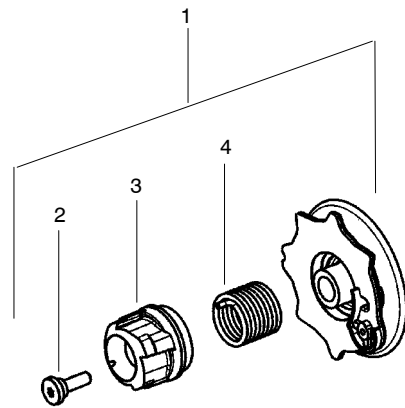

PARTS LIST NO. <b>530165402</b>		<b>Poulan®</b> PARTS LIST	CHAIN SAW MODEL(s) <b>P3314</b>
DATE <b>7/03/08</b>	Replaces 530165402 – 6/06/08		<b>Note:</b> Illustration may differ from actual model due to design changes

- 2. 530015920 Screw
- 3. 530057890 Pulley

**Spring Assist Pulley System**

- 1. 530071966 Kit -Starter Pulley
- 2. 530021179 Screw
- 3. 530059677 Hub
- 4. 530021180 Spring

✓ = NEW PART NUMBER FOR THIS IPL      ★ = REFER TO THE SERVICE REFERENCE INDICATED FOR MORE INFORMATION. (LOCATED AT END OF IPL)  
● = THESE PARTS ARE ILLUSTRATED FOR CLARITY. ORDER COMPLETE ASSEMBLY.