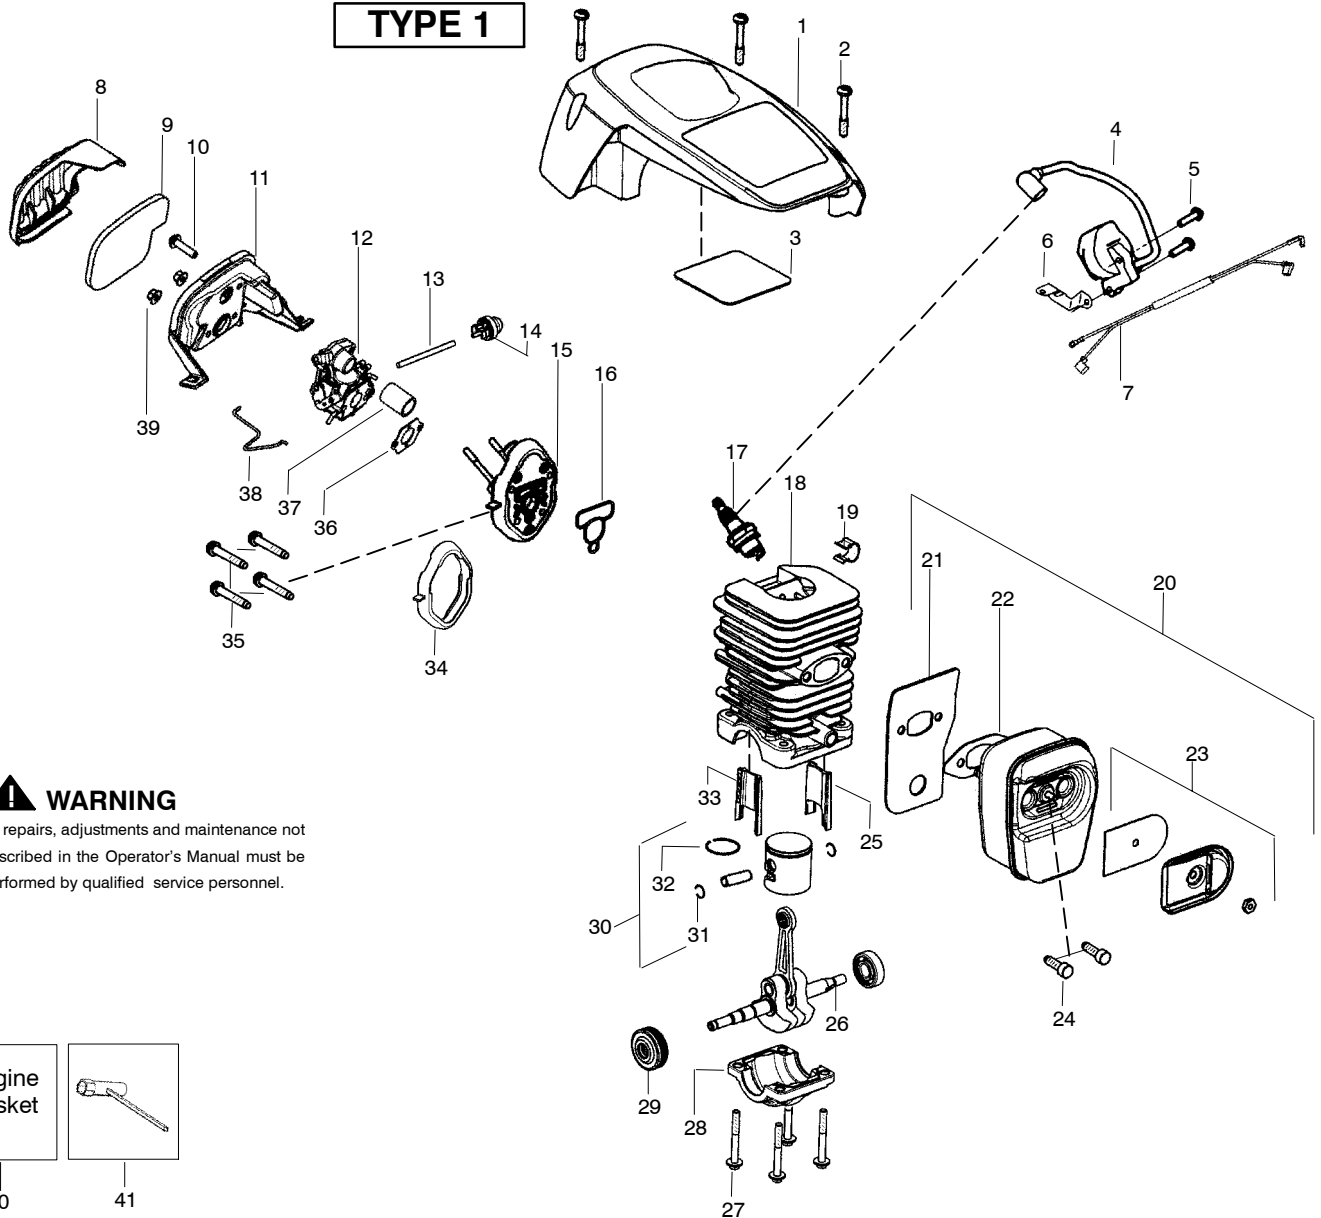

TYPE 1

⚠ WARNING

All repairs, adjustments and maintenance not described in the Operator's Manual must be performed by qualified service personnel.

Ref.	Part No.	Description	Ref.	Part No.	Description	Ref.	Part No.	Description
1.	530058837	Shield-Cylinder (incl. #2,3)	16.	530071894	Gasket-cyl. o-ring (kit)	34.	530071894	Seal-Adaptor (kit)
2.	530016153	Screw	17.	952030150	Accy-Spark Plug (RCJ-7Y)	35.	530016426	Screw
3.	530059006	Reflector-Tape	18.	530071884	Kit-Cylinder (Incl. 25,33)	36.	530071894	Gasket-Carb. (kit)
4.	530039198	Module - Ignition	19.	530016136	Clip-High Tension Lead	37.	530057926	Tube-Intake
5.	530016432	Screw	20.	530071887	Kit-Muffler (Incl. 21,22,23,24)	38.	530057909	Wire-Throttle
6.	530047442	Strap-Ground	21.	530057942	Backplate-Muffler	39.	530016101	Nut-Carb.
7.	530057943	Assy-Wire Harness	22.	530071894	Gasket-Muffler (kit)	40.	530071894	Kit-Gasket (Incl. 16,22,34,36)
8.	530058687	Cover-Air Filter	23.	530071886	Kit-Spark Arrestor	41.	530031163	Wrench-Bar
9.	530057925	Filter-Air	24.	530016338	Bolt-Muffler			Not Shown
10.	530016425	Screw	25.	530057885	Insert-Left (black) Cyl.			
11.	530057892	Housing-Air Filter	26.	530012537	Assy-Crankshaft/Rod			
12.	---	Carburetor	27.	530016417	Bolt			
	530035590	Zama W-26	28.	530057941	Cap-Crankcase			
	530035589	Walbro WTA-30	29.	530056363	Assy-Bearing/Seal	545047535		Manual-Operator
13.	530069216	Kit-Fuel Line (Large)	30.	530071883	Kit-Piston (Incl. 31,32)	530059107		Decal-Warning
14.	530047721	Bulb-Purge "snap-in"	31.	530015697	Retainer-Piston Pin	530058840		Decal-Start/Stop Inst.
15.	530071889	Kit-Carb. Adaptor (Incl. # 16,34,37)	32.	530038729	Ring-Piston			
			33.	530057886	Insert-Right (gray) Cyl.			

✓ = NEW PART NUMBER FOR THIS IPL

* = REFER TO THE SERVICE REFERENCE INDICATED FOR MORE INFORMATION. (LOCATED AT END OF IPL)