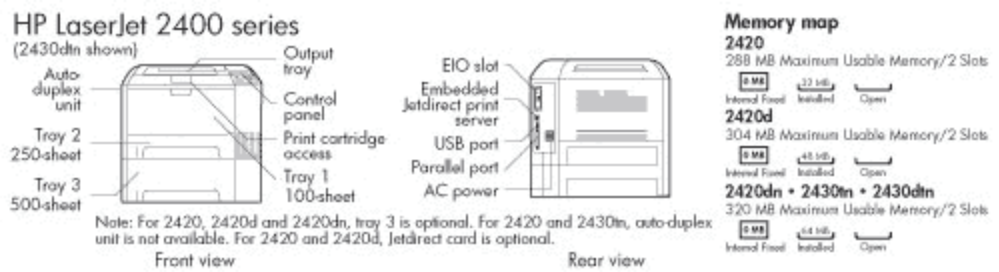

Jetdirect Products

- [HP Jetdirect 175x](#) (J6035G) (Discontinued)
- [HP Jetdirect en1700](#) (J7988G) (Discontinued)
- [HP Jetdirect en3700](#) (J7942G) (Discontinued)
- [HP Jetdirect 620n Fast Ethernet Print Server](#) (J7934G)
- [HP Jetdirect 625n](#) (J7960G) (Discontinued)
- [HP Jetdirect 630n](#) (J7997G) (Discontinued)
- [HP Jetdirect 635n](#) (J7961G) (Discontinued)
- [HP Jetdirect 640n Print Server](#) (J8025A)
- [HP Jetdirect 380x Wireless Print Server](#) (J6061A) (Discontinued)
- [HP Jetdirect 680n Wireless Print Server](#) (J6058A) (Discontinued)
- [HP Jetdirect ew2400](#) (J7951G) (Discontinued)
- [HP Jetdirect 690n](#) (J8007G) (Discontinued)
- [HP Jetdirect 695nw Print Server](#) (J8024A)
- [HP bt1300 Bluetooth Wireless Print Adapter](#) (J6072A) (Discontinued)

Accessories

HP Universal Print Driver for Windows 5.2
HP Universal Print Driver for Windows (J7980A/J7981A)

Cables

- IEEE 1284-Compliant Bidirectional Parallel, 2-Meter (C2950A) (Discontinued)
- IEEE 1284-Compliant Bidirectional Parallel, 3-Meter (C2951A) (Discontinued)
- USB Cable, A-B, 2-Meter (C6518A) (Discontinued)

Memory and mass storage

- DDR DIMM, 100-pin, 64 MB (Q2625A) (Discontinued)
- DDR DIMM, 100-pin, 128 MB (Q2626A) (Discontinued)
- DDR DIMM (100-pin): 64 MB (Q7715A) (Discontinued)
- DDR DIMM (100-pin): 256 MB (Q7719A) (Discontinued)

Paper-handling accessories

- 500-Sheet Input Tray (Q5963A) (Discontinued)

LaserJet font solutions

- HP BarCode Printing Solution/Compact Flash (HG271FS)
- HP MICR Printing Solution - CompactFlash (HG277FS)
- HP BarCodes and More/Compact Flash (HG281FS)
- HP Scalable BarCode Font Set/Compact Flash (HG282FT)
- HP MICR Font/Compact Flash (HG283FS)
- HP Blue Kit IPDS Emulation Flash Card (HG352FM)

Compatible Supplies

HP LaserJet Cartridges and Kits

- HP 11A Black Original LaserJet Toner Cartridge ([Q6511A](#))
- HP 11X High Yield Black Original LaserJet Toner Cartridge ([Q6511X](#))
- HP 11X 2-pack High Yield Black Original LaserJet Toner Cartridges ([Q6511XD](#))

Compatible Paper Products

Top Recommended Papers

HP LaserJet Paper

8.5 x 11 in	24 lb	500 sheets	HPJ1124

HP Brochure and Presentation Papers

HP Premium Glossy Presentation Paper

8.5 x 11 in	32 lb	250 sheets	CG988A

HP Laser Glossy Tri-fold Brochure Paper