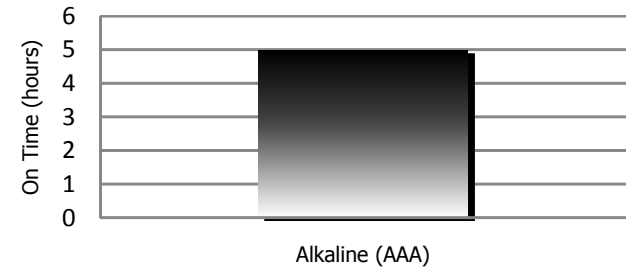

Performance:

Typical Run Time - 1 Watt LED
Continuous Drain to End of Useable Light (21°C)

Important Notice

This datasheet contains information specific to products manufactured at the time of its publication

Contents herein do not constitute a warranty
©Energizer / All Rights Reserved

Before Using Your Flashlight:

Please read all instructions and cautionary markings on the package and light