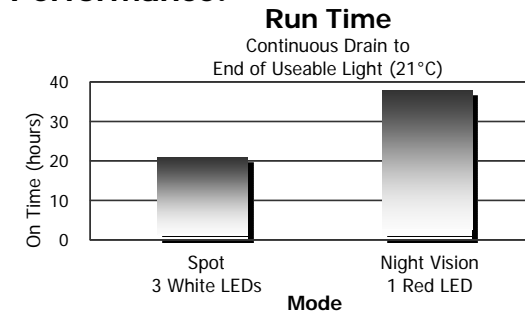

Performance:

Important Notice

This datasheet contains information specific to products manufactured at the time of its publication
Contents herein do not constitute a warranty
©Energizer / All Rights Reserved