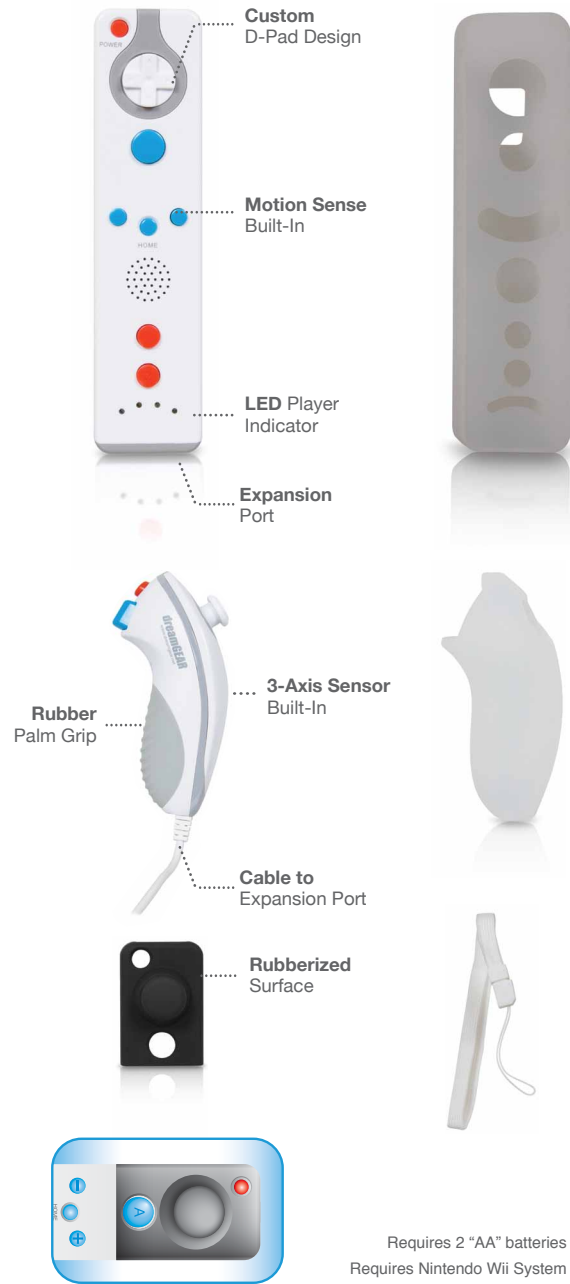

COLOR - White

BUILT IN

COMPATIBLE WITH
MOTIONPLUS™ GAMES

PRODUCT FEATURES

The Play Action Pack includes the Action Remote Controller Plus and Play Controller, the ultimate controller for the Nintendo Wii. The Action Remote Controller Plus uses multiple internal accelerometers to calculate directional motion and speed. It is perfect for racing games, sports games, shooting games and MORE! It has Motion Sense built in so there is no need for additional accessories when playing Wii MotionPLUS™ compatible games. The compact and ergonomic design provides gamers with the ability to play comfortably for long hours. The included analog-style joystick allows for even more comfort and control while playing games. And now there is no need for bulky MotionPLUS™ attachments. And the Play Controller provides extra control options (with compatible games), working just like the Wii Nunchuk™.

ACTION REMOTE CONTROLLER

- Compatible with Wii Nunchuk™
- Multiple accelerometers for motion gaming
- Motion Sense™ technology built in (compatible with MotionPLUS™ games)
- Internal rumble motors
- IR sensor
- Internal speaker
- Power ON/OFF button
- LED player indicator

PLAY CONTROLLER

- Compatible with Wii Remote
- Rubber palm grip
- 3-axis sensor for motion gaming

ALSO INCLUDES

- Analog style joystick (*rubberized for comfort and control*)
- Wrist strap
- Silicone covers for Action remote controller and Play controller

Requires 2 "AA" batteries (sold separately)
Requires Nintendo Wii System (sold separately)

TRANSLATIONS

PACKAGING | COMPLETE FRENCH: Yes | SPANISH: Yes
USER GUIDE | COMPLETE FRENCH: Yes | SPANISH: Yes

SHIPPING INFORMATION

	QUANTITY	WIDTH (in.)	HEIGHT (in.)	DEPTH (in.)	CUBE (ft³)	WEIGHT (lbs.)	UPC NUMBER
MASTER	16	9.75	14.25	17	1.37	12.45	8 45620 03146 7
INNER	4	8.25	6.75	9	0.29	3.05	8 45620 03146 7
SINGLE	1	6	8.5	2	0.06	0.70	8 45620 03146 7