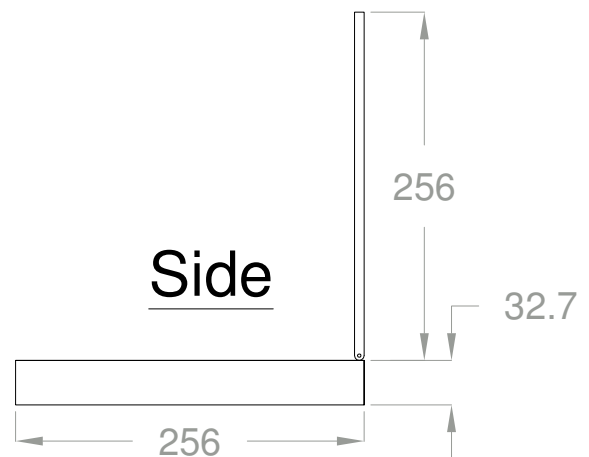

Resource DVD 1

Weight: starts at 6.15lbs; 2.79kg

Materials: aluminum and magnesium alloy

All dimension are in millimeters

Top

Front

Side

ESSA