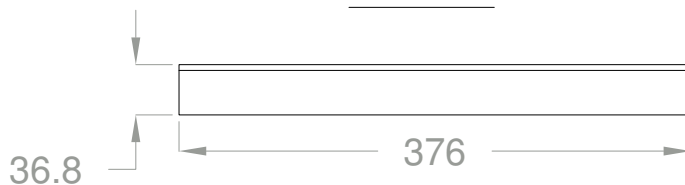

Resource DVD 1

Weight: starts at 6.15lbs; 2.79kg

Materials: aluminum and magnesium alloy

All dimension are in millimeters

Top

Front

Side

ESSA