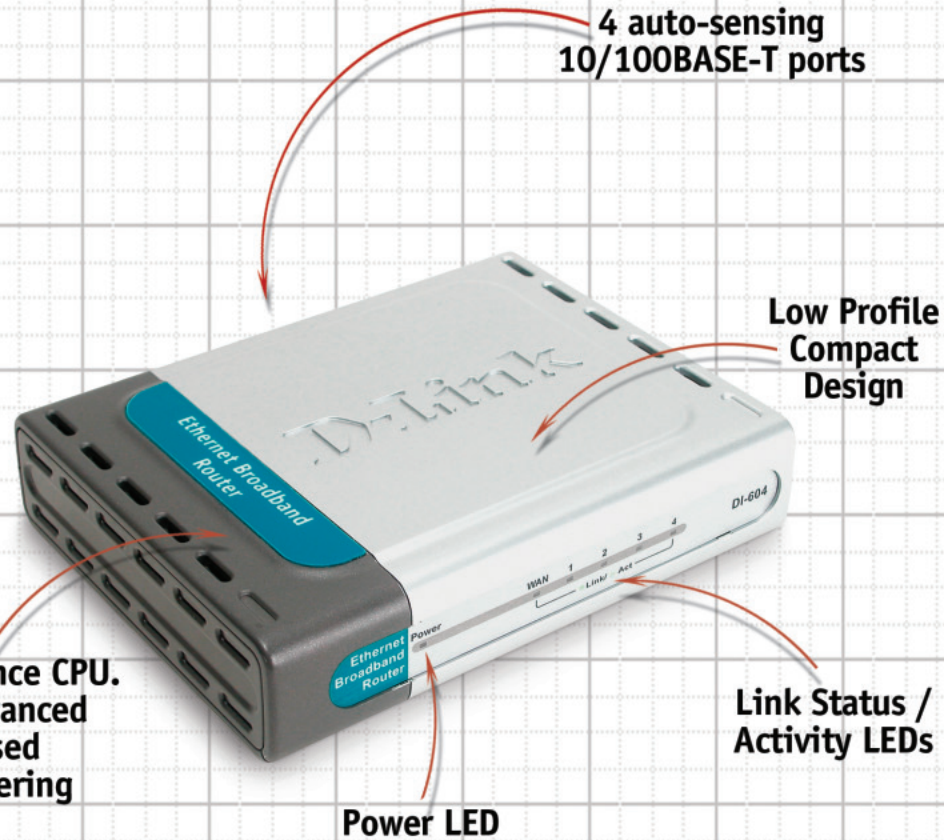

Built-In 4-Port Switch

Allows you to quickly and easily share an Internet connection with multiple computers and devices.

Ethernet Cable Included

One Ethernet cable is included with the DI-604 to get you started.

DFE-690TXD
32-bit Fast Ethernet
Cardbus Adapter

DFE-530TX+
10/100Mbps Fast
Ethernet PCI Adapter

DSS-5+
5-Port 10/100Mbps
Switch

4-Port Ethernet Broadband

Router

The Web-based user interface makes it easy to quickly set up and configure the DI-604. It also displays a wide array of management settings and tools.