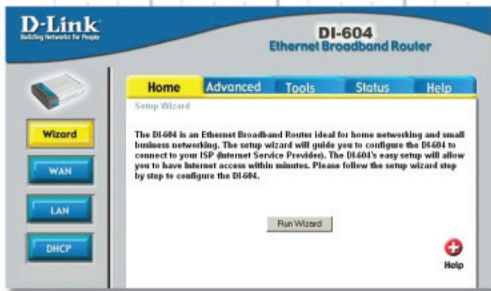

Simple Set-Up Wizard for Easy Installation

The D-Link setup wizard simplifies the installation process, getting you up and running in just a few clicks.

DI-604
4-Port Ethernet
Broadband
Router

Other D-Link products that work with the DI-604:

DFE-690TXD
32-bit Fast Ethernet
Cardbus Adapter

DFE-530TX+
10/100Mbps Fast
Ethernet PCI Adapter

DSS-5+
5-Port 10/100Mbps
Switch

4-Port Ethernet Broadband

Router

The Web-based user interface makes it easy to quickly set up and configure the DI-604. It also displays a wide array of management settings and tools.