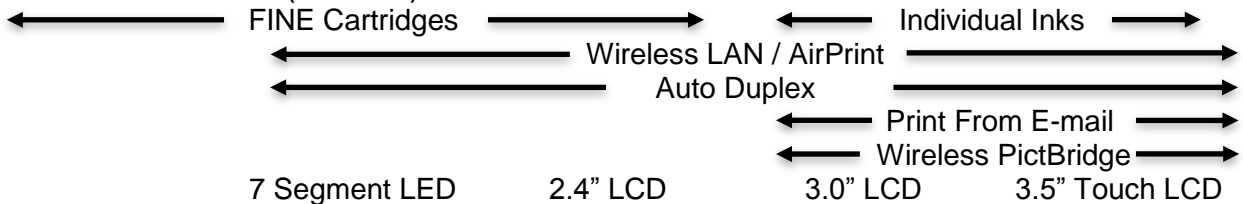

Photo All-in-One Lineup at a Glance

1 "Full HD Movie Print" is available from "MOV" and "MP4" movie files created by select Canon EOS, PowerShot, and Vixia digital cameras and camcorders. Requires PC or Mac with Intel® processor and Canon ZoomBrowser EX 6.5 or later or Canon ImageBrowser 6.5 or later for "MOV" files, or Canon ImageBrowser EX 1.0 or later for "MOV" or "MP4" files.

2 To install using Windows® OS, .NET Framework 4 is required. Compatible still image formats are PDF (created using Canon PDF Creator only), JPEG (Exif), TIFF, and PNG. Compatible video formats are MOV (from select Canon digital cameras only) and MP4 (from select Canon digital camcorders only).

3 Resolution may vary based on printer driver setting. Color ink droplets can be placed with a horizontal pitch of 1/4800 inch at minimum.

4 ISO/IEC 24734, 24735 define the default print and copy speed measurement methods. Print speeds are the averages of ESAT in Office Category Test for the default simplex mode, ISO/IEC 24734, excluding time to print the first set. Copy speed is the average of FCOT, ISO/IEC 24735 Annex D. See www.usa.canon.com/ipm for additional details.

5 Optical resolution is a measure of maximum hardware sampling resolution, based on ISO 14473 standard.