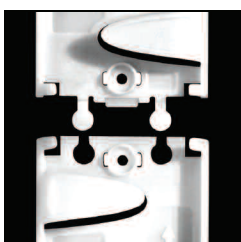

CABLE MANAGEMENT SYSTEM

CABLE MANAGEMENT SYSTEM

Easily and securely hide six to nine of your cables with the attractive Bell'O® Cable Management System. This fully height adjustable Cable Management System extends from 18" to 59" (45cm x 150cm) without cutting or tools. You can easily mount this to the wall using the included 3M™ mounting tape, wood screws or sheet rock/masonry wall anchors. The decorative off-white painted finish can be painted to match your home décor.

PACKAGE INCLUDES

- 3" x 18" Cable Management Channels (2)
- Adjustable Cable Management Channel (1)
- 90° Corner Channel (1)
- Decorative End Caps (3)
- 3M™ Double-Sided Tape
- Mounting Screws
- Dry Wall and Masonry Anchors

DESIGN FEATURES

- **NO CUTTING REQUIRED**
Unique sliding panel cover design adjusts in length from 18" to 59"
- **HOLDS 6 TO 9 CABLES**
Wall mounted track restrains cables quickly and easily
- **ATTRACTIVE, PAINTED, LINEN WHITE SURFACE**
Looks great on most walls or can be easily painted with household paints to match
- **DECORATIVE END CAPS**
Locks the covers to the wall track
- **PRECISE INTERLOCKING COMPONENTS**
Connectable components make installation simple and ensures a straight channel
- **MOUNTING SCREWS AND WALL ANCHORS**
Included for installation into wood, drywall and masonry surfaces
- **3M™ BRAND DOUBLE-SIDED MOUNTING TAPE**
Included when drilling is not desired