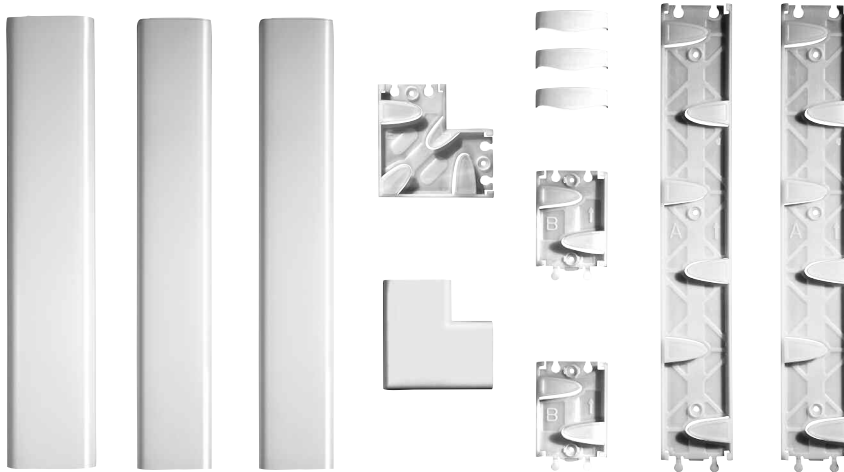

CABLE MANAGEMENT SYSTEM

CABLE MANAGEMENT SYSTEM

Easily and securely hide six to nine of your cables with the attractive Bell'O® Cable Management System. This fully height adjustable Cable Management System extends from 18" to 59" (45cm x 150cm) without cutting or tools. You can easily mount this to the wall using the included 3M™ mounting tape, wood screws or sheet rock/masonry wall anchors. The decorative off-white painted finish can be painted to match your home décor.

PACKAGE INCLUDES

- 3" x 18" Cable Management Channels (2)
- Adjustable Cable Management Channel (1)
- 90° Corner Channel (1)
- Decorative End Caps (3)
- 3M™ Double-Sided Tape
- Mounting Screws
- Dry Wall and Masonry Anchors

DESIGN FEATURES

- **NO CUTTING REQUIRED**
Unique sliding panel cover design adjusts in length from 18" to 59"
- **HOLDS 6 TO 9 CABLES**
Wall mounted track restrains cables quickly and easily
- **ATTRACTIVE, PAINTED, LINEN WHITE SURFACE**
Looks great on most walls or can be easily painted with household paints to match
- **DECORATIVE END CAPS**
Locks the covers to the wall track
- **PRECISE INTERLOCKING COMPONENTS**
Connectable components make installation simple and ensures a straight channel
- **MOUNTING SCREWS AND WALL ANCHORS**
Included for installation into wood, drywall and masonry surfaces
- **3M™ BRAND DOUBLE-SIDED MOUNTING TAPE**
Included when drilling is not desired