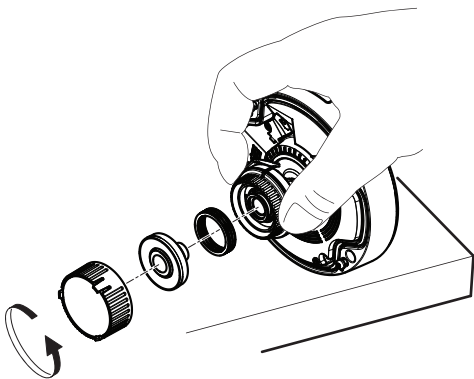

## Accessory Lens for AXIS M3006-V Network Camera

1

2

3

4

5

6

7