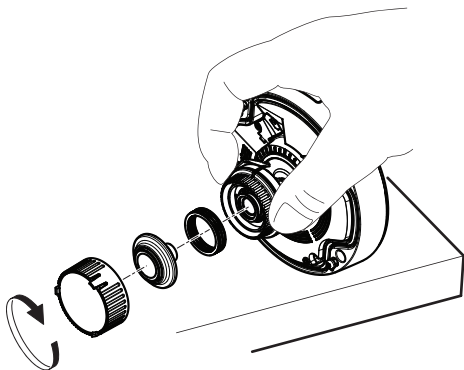

## Accessory Lens for AXIS M3006-V Network Camera

1

2

3

4

5

6

7