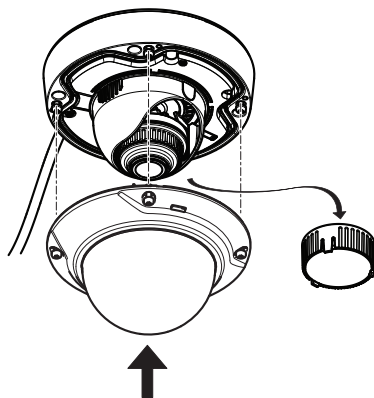

## Accessory Lens for AXIS M3006-V Network Camera

1

2

3

4

5

6

7

8

9

10

Installation Guide  
Accessory Lens for AXIS M3006-V  
© Axis Communications AB, 2013

Ver. 1.0  
Printed: January 2013  
Part No. 50231