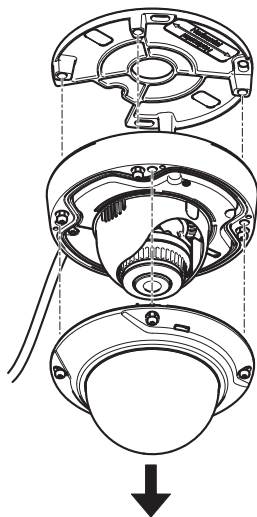

## Accessory Lens for AXIS M3006-V Network Camera

1

2

3

4

5

6

7

8

9

10

Installation Guide  
Accessory Lens for AXIS M3006-V  
© Axis Communications AB, 2013

Ver. 1.0  
Printed: January 2013  
Part No. 50231