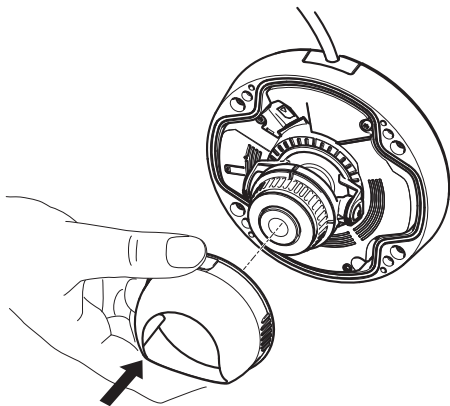

## Accessory Lens for AXIS M3006-V Network Camera

1

2

3

4

5

6

7