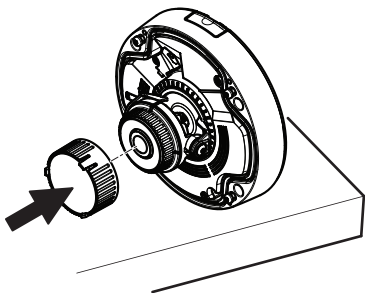

## Accessory Lens for AXIS M3006-V Network Camera

1

2

3

4

5

6

7

8

9

10

Installation Guide  
Accessory Lens for AXIS M3006-V  
© Axis Communications AB, 2013

Ver. 1.0  
Printed: January 2013  
Part No. 50231