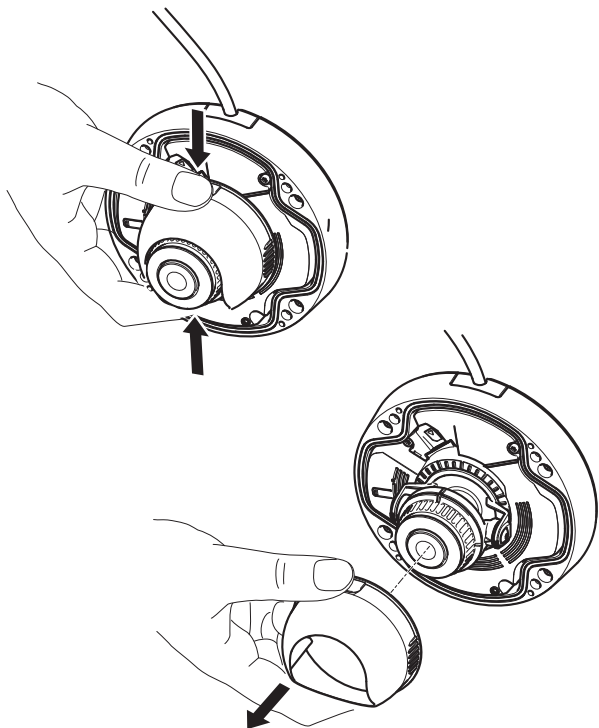

## Accessory Lens for AXIS M3006-V Network Camera

1

2

3

4

5

6

7

8

9

10

Installation Guide  
Accessory Lens for AXIS M3006-V  
© Axis Communications AB, 2013

Ver. 1.0  
Printed: January 2013  
Part No. 50231