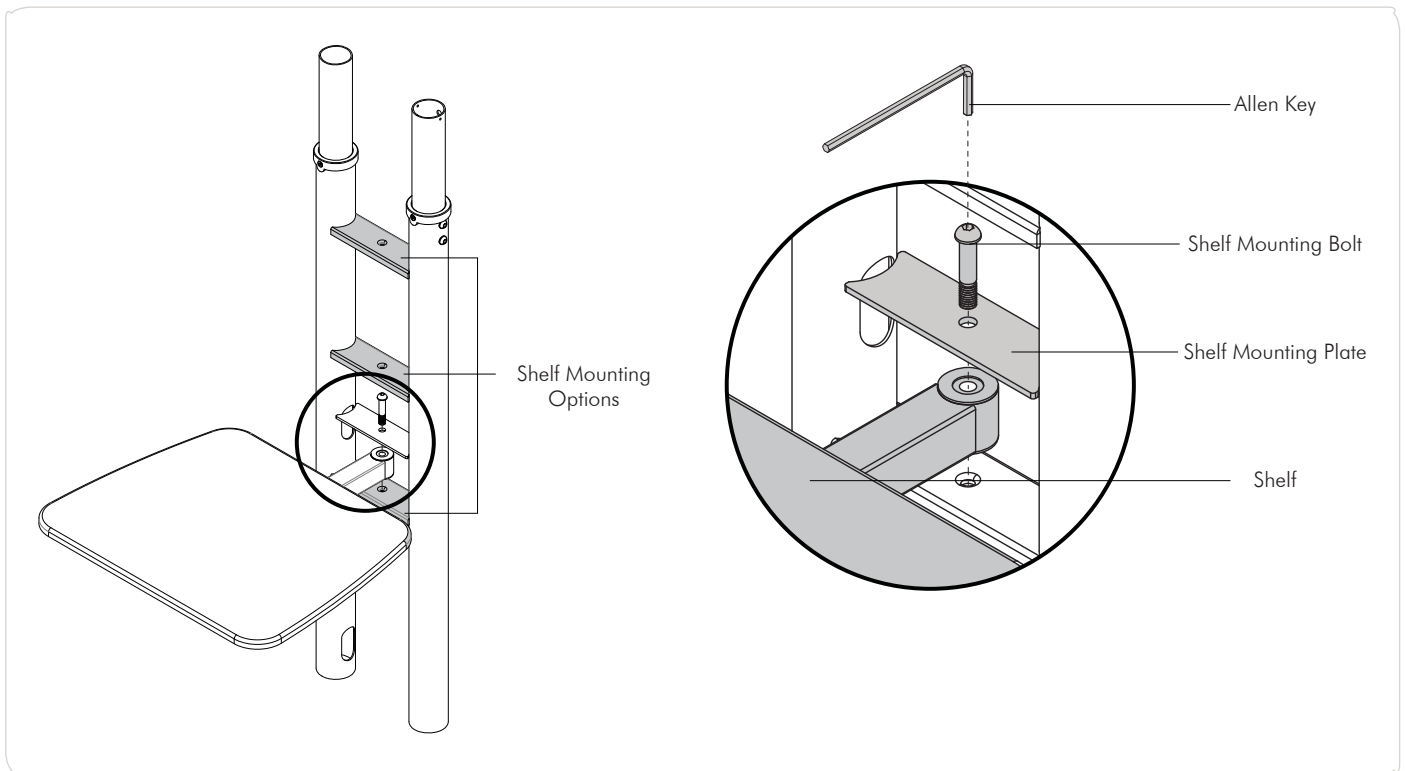

Step 2. Mount Shelf

Installation Complete