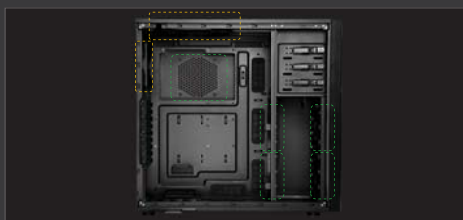

THE ELEVEN HUNDRED

The Advanced Gaming Authority

MAXIMUM EXPANDABILITY

Nine expansion slots and up to 3-way NVIDIA[®] SLI[®] / 4-way AMD CrossFireX[™] compatibility

MAXIMUM COOLING POTENTIAL

Included 200 mm blue LED top fan, 120 mm rear fan and 7 additional fan mounts

EASE OF USE

Grommet-lined cable routing holes with 36 mm of space behind the motherboard tray

[fb.com/AntecInc](https://www.facebook.com/AntecInc)

Antec

Find out more at www.antec.com