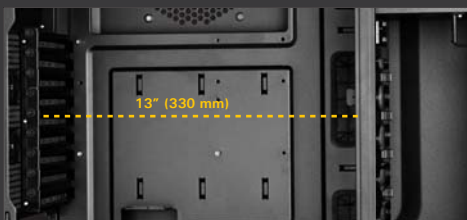

THE ELEVEN HUNDRED

The Advanced Gaming Authority

MAXIMUM EXPANDABILITY

Nine expansion slots and up to 3-way NVIDIA[®] SLI[®] / 4-way AMD CrossFireX[™] compatibility

MAXIMUM COOLING POTENTIAL

Included 200 mm blue LED top fan, 120 mm rear fan and 7 additional fan mounts

EASE OF USE

Grommet-lined cable routing holes with 36 mm of space behind the motherboard tray

[fb.com/AntecInc](https://www.facebook.com/AntecInc)

Antec

Find out more at www.antec.com