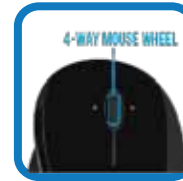

### ■ 4-Way Mouse Wheel

The 4-way mouse wheel allows both vertical and horizontal scrolling.

### ■ Built-In Rechargeable Li-on Battery

The iMouse E50 eliminates the need for batteries. Simply plug in your mouse with the USB cable when your mouse needs recharging.

### ■ Ergonomic Vertical Design

The vertical design provides better support for your forearm minimizing wrist pain that can come from twisting.

2.4 GHz RF Wireless Technology

4-Way Mouse Wheel

Ergonomic Vertical Design