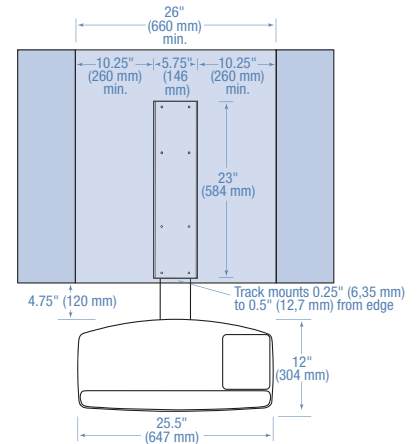

Dimensions

Available From:
The Human Solution

2139 W Anderson Ln
Austin, TX 78757
T- 800.531.3746
F- 512.828.8000
www.thehumansolution.com
info@thehumansolution.com

*Antimicrobial Product Protection

Gel-filled wrist rests with antimicrobial protection inhibits the growth of microorganisms, such as bacteria, on the product surface, that can cause stains, odors and product degradation.

*Battery Saving Mousepad Designs

Products identified by this symbol feature 3M™ Precise™ Optical Mousing Surfaces with battery saving designs which extend the battery life of wireless optical mice up to 75%. Our lab testing has shown that these surfaces draw less current and thus offer 75% more battery life. The lab tests were done using mice from the leading manufacturers in the marketplace (Microsoft and Logitech) in conjunction with batteries from the leading battery manufacturers in the US (Energizer, Duracell and Rayovac). Our battery saving mousing surfaces feature the 3M micro-textured technology used to make 3M™ Precise™ Optical Mousing Surfaces.

Please recycle. Printed in U.S.A. 3M and Precise are trademarks of 3M. © 3M 2008

70-0714-3239-0

2147SA011708