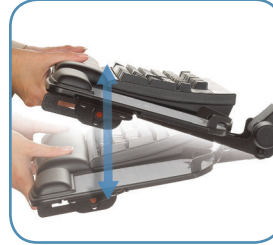

Adds comfort by minimizing pressure points

EASY ADJUST ARM

Quickly change height without adjusting levers or knobs

STANDARD KEYBOARD PLATFORM

Platform accommodates both keyboard and mouse

3M™ DUAL LOCK ATTACHMENT SYSTEM

Holds wrist rest in place and allows for easy removal for repositioning or replacement

*†See back for detailed information

Specifications

23" Track / Easy Adjust Arm

KP100LE Standard Platform for keyboard and mouse

Platform Type	Standard platform for keyboard and mouse
Arm Type	Easy Adjust
Accepts Second Mouse Platform (sold separately)	No
Tilt Range Forward/Backward	+10°/-15°
Swivel Range	360°
Track Length Inches (mm)	23" (584)
Max Height Above Mounting Surface Inches (mm)	4" (101)
Max Depth Below Mounting Surface Inches (mm)	6" (152)
Min Width Below Mounting Surface Inches (mm)	26" (660)
Min Depth Below Mounting Surface Inches (mm)	23.5" (596)
Fits Corner Workstation	Yes
Warranty Years	5 year, 1 year on wrist rest

Adjusting

Standard platform accommodates both keyboard and mouse

Tilt the platform to raise height, then release to lock in place

Self-adhesive mousing surface is positionable left or right

Features tilt and height indicators – tilt adjusts by turning knob to dial in desired angle