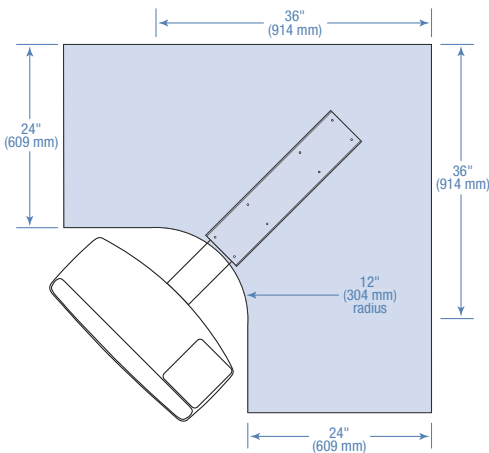

Installation Minimums