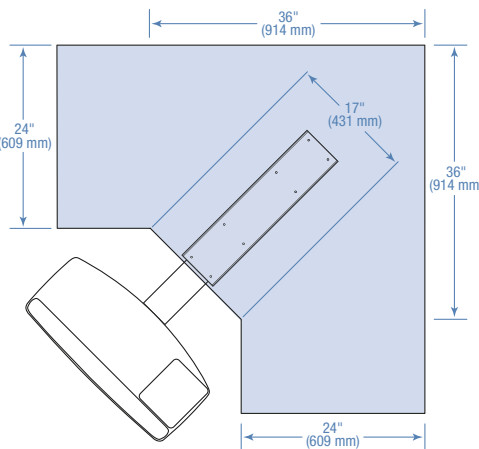

Installation Minimums