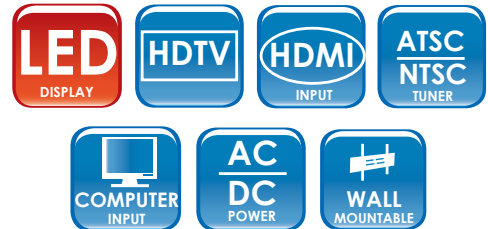

SC-3211

LED TV

32" WIDESCREEN LED HDTV WITH SWIVEL SCREEN DISPLAY

- 32" LED HDTV
- Built-in ATSC & NTSC System
- HDMI + HDCP Inputs Compatible
- HDTV 1080p/1080i/720p/576p/576i/480p
- Aspect Ratio: 16:9
- Resolution: 1366 x 768
- Brightness: 330cd/m²
- Contrast Ratio: 3500:1 (dynamic)
- Response Time: 8.5ms
- Viewing Angle: 176° (H), 176° (V)
- Digital Noise Reduction
- Standby Power: 1W
- Audio Output Power: 2 x 10W
- Audio: BTSC
- Color Capacity: 16.7 Million Colors
- Anti-Glare Coating
- Picture Mode: Movie, User, Dynamic and Standard
- Sound Mode: User, Dynamic, Standard and soft
- Separate Bass, Treble and Balance Controls
- Sleep Timer Function
- Multi Language On Screen Display
- Full Function Remote Control

GENERAL:

- Power Input: AC 100-240V: 50/60Hz
- Maximum Power Consumption: 135W
- Input Terminals: HDMI/VGA/PC/ Audio/Video/Headphones
- Wall Mountable Design, VESA Compliant
- Accessories: Remote Control, AC Power Adapter and Users Manual

Unit Weight: 19.9lbs.

Gift Box UPC: 639131032118
Gift Box Dimensions: L 33.25 x W 6.0 H 24.62
Gift Box Weight: 24.4

Master UPC: 10639131032115

Accessories Included

FLATSCREEN FC