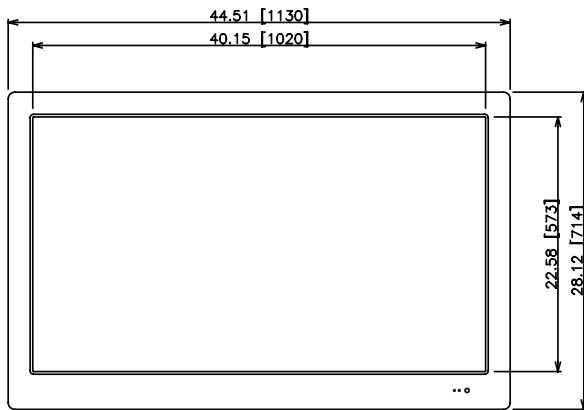

TV Controller Features	
Broadcasting Standards	All ATSC-Compliant Formats
Tuner	ATSC
Picture Adjustment	Brightness/Contrast/Sharpness/Saturation/Color Tint / Digital Noise Reduction
Picture Mode	Standard/Wide/Panorama
Color Temperature	10,000k
Screen Adjustments	Standard/Wide/Automatic
Clock/Sleep Timer	Yes
MTS	Yes
V-Chip	Yes
Closed Caption	Yes
Electronic Program Guide	Yes
Noise Reduction	Yes
3D Comb Filter/De-Interlace	Yes
Mute	Yes
OSD Language Support	English/French/Espanol

Input / Output	
Coaxial Input	Coax 75 ohm (x1)
VGA/PC Input	15-pin DSUB (x1)
HDMI Input	480i, 480p, 720p, and 1080i (x1)
CVBS Input	N/A
YPbPr HD Component Input	480i, 480p, 720p, and 1080i (x1)
RS 232C	Yes
YPbPr HD Component Audio Input	RCA (x1)
Audio Stereo Output	10W+10W

Power Management	
AC Input	120V AC
Power Consumption	280W Max

Environmental	
Operating Temperature	-4°F to 104°F (-20°C to 40°C)
Storage Temperature	0°F to 122°F (0°C-50°C)
IP Rating	IP67
NEMA Rating	NEMA 6
Water Pressure Rating	44L/Min
Condensation	Condensation Free
Corrosion	100% Corrosion Free
Safety/EMC	FCC (Class B)

Mechanical	
Dimensions (W x H x D)	44.51" x 28.12" x 4.77" (1130mm x 714mm x 121mm)
Bezel Color	Black
Glass	6mm Safety Glass
Mounting Pattern (mm)	510x334
Net Weight	92.4lb (42kg)
Shipping Carton Size (W x H x D)	51.18" x 33.5" x 11" (1300mm x 850 x 280mm)
Remote Controller Unit	IP67 (NEMA 6) Waterproof Remote

ciil™

CL-46PLC67

FRONT VIEW