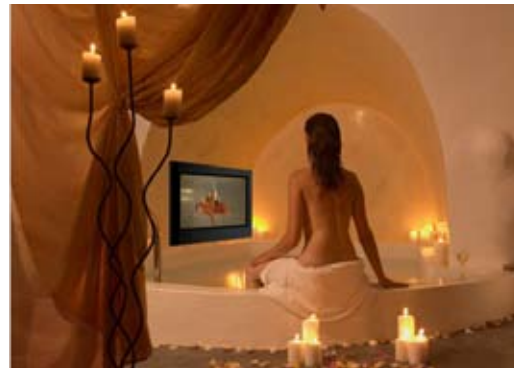

Features

- Fully-sealed means there are no openings. Nothing gets in, and nothing gets out.
- Internal thermal control system keeps components safely warmed in extreme cold and properly cooled in extreme heat without the need for exhaust ventilation.
- LCD picture maintains sharp contrast even in direct sunlight.
- Aluminum body provides maximum resistance to rust and corrosion.
- Impact resistant safety glass protects the screen and viewers.