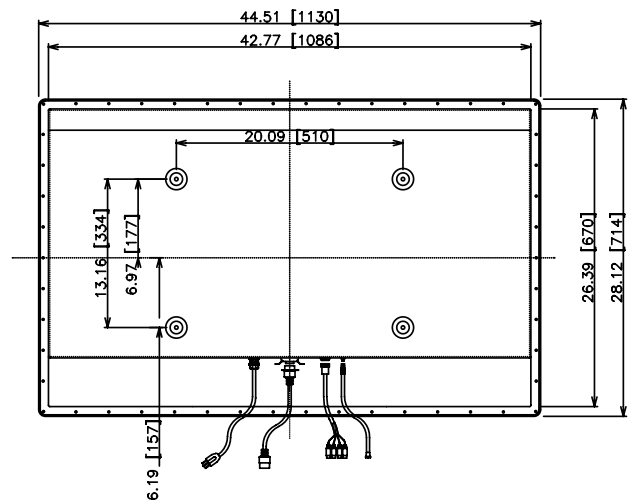

Mechanical	
Dimensions (W x H x D)	44.51" x 28.12" x 4.77" (1130mm x 714mm x 121mm)
Bezel Color	Black
Glass	6mm Safety Glass
Mounting Pattern (mm)	510x334
Net Weight	92.4lb (42kg)
Shipping Carton Size (W x H x D)	51.18" x 33.5" x 11" (1300mm x 850 x 280mm)
Remote Controller Unit	IP67 (NEMA 6) Waterproof Remote

ciil™

CL-46PLC67

FRONT VIEW

SIDE VIEW

BACK VIEW

Ciil Technologies, LLC

1950 Hawthorne Ave.
Melrose Park, IL 60160 USA
708-343-0600

Customer Care: 877-355-2445
www.ciiltech.com
info@ciiltech.com