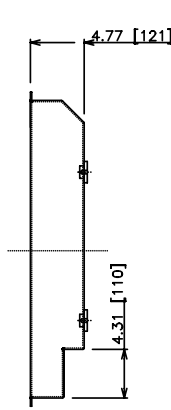

Product Name	46" UltraView™ LCD HD Displays
Part Number	CL-46PLC67

LCD Display	
Screen Size	46" Diagonal
Aspect Ratio	16:9
Vertical Resolution	up to 1080P
Brightness	700 cd/m²
Contrast Ratio	4,000:1
Viewing Angle	178° Vertical/Horizontal
Response Time	8ms

TV Controller Features	
Broadcasting Standards	All ATSC-Compliant Formats
Tuner	ATSC
Picture Adjustment	Brightness/Contrast/Sharpness/Saturation/Color Tint / Digital Noise Reduction
Picture Mode	Standard/Wide/Panorama
Color Temperature	10,000k
Screen Adjustments	Standard/Wide/Automatic
Clock/Sleep Timer	Yes
MTS	Yes
V-Chip	Yes
Closed Caption	Yes
Electronic Program Guide	Yes
Noise Reduction	Yes
3D Comb Filter/De-Interlace	Yes
Mute	Yes
OSD Language Support	English/French/Espanol

Input / Output	
Coaxial Input	Coax 75 ohm (x1)
VGA/PC Input	15-pin DSUB (x1)
HDMI Input	480i, 480p, 720p, and 1080i (x1)
CVBS Input	N/A
YPbPr HD Component Input	480i, 480p, 720p, and 1080i (x1)
RS 232C	Yes
YPbPr HD Component Audio Input	RCA (x1)
Audio Stereo Output	10W+10W

Power Management	
AC Input	120V AC
Power Consumption	280W Max

Environmental	
Operating Temperature	-4°F to 104°F (-20°C to 40°C)
Storage Temperature	0°F to 122°F (0°C-50°C)
IP Rating	IP67
NEMA Rating	NEMA 6
Water Pressure Rating	44L/Min
Condensation	Condensation Free
Corrosion	100% Corrosion Free
Safety/EMC	FCC (Class B)

Mechanical	
Dimensions (W x H x D)	44.51" x 28.12" x 4.77" (1130mm x 714mm x 121mm)
Bezel Color	Black
Glass	6mm Safety Glass
Mounting Pattern (mm)	510x334
Net Weight	92.4lb (42kg)
Shipping Carton Size (W x H x D)	51.18" x 33.5" x 11" (1300mm x 850 x 280mm)
Remote Controller Unit	IP67 (NEMA 6) Waterproof Remote

ciil™

CL-46PLC67

FRONT VIEW

SIDE VIEW

Ciil Technologies, LLC

1950 Hawthorne Ave.
Melrose Park, IL 60160 USA
708-343-0600