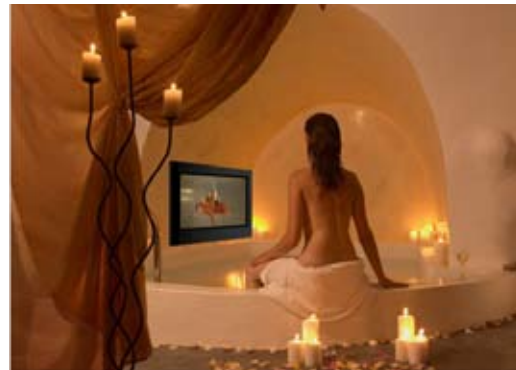

Features

- Fully-sealed means there are no openings. Nothing gets in, and nothing gets out.
- Internal thermal control system keeps components safely warmed in extreme cold and properly cooled in extreme heat without the need for exhaust ventilation.
- LCD picture maintains sharp contrast even in direct sunlight.
- Aluminum body provides maximum resistance to rust and corrosion.
- Impact resistant safety glass protects the screen and viewers.