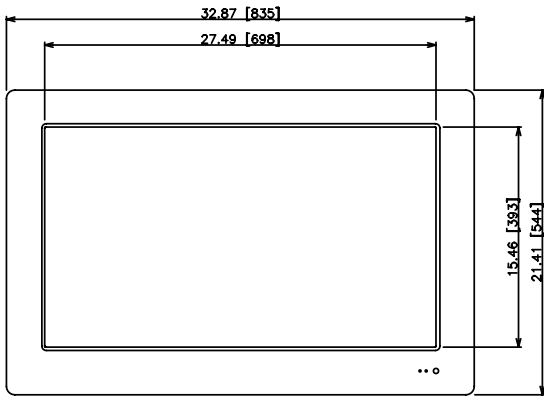

TV Controller Features	
Broadcasting Standards	All ATSC-Compliant Formats
Tuner	ATSC
Picture Adjustment	Brightness/Contrast/Sharpness/Saturation/Color Tint / Digital Noise Reduction
Picture Mode	Standard/Wide/Panorama
Color Temperature	10,000k
Screen Adjustments	Standard/Wide /Automatic
Clock/Sleep Timer	Yes
MTS	Yes
V-Chip	Yes
Closed Caption	Yes
Electronic Program Guide	Yes
Noise Reduction	Yes
3D Comb Filter/De-Interlace	Yes
Mute	Yes
OSD Language Support	English/French/Espanol

Input / Output	
Coaxial Input	Coax 75 ohm (x1)
VGA/PC Input	15-pin DSUB (x1)
HDMI Input	480i, 480p, 720p, and 1080i (x1)
RS 232C	Yes
YPbPr HD Component Input	480i, 480p, 720p, and 1080i (x1)
CVBS Audio Input	N/A
YPbPr HD Component Audio Input	RCA (x1)
Audio Stereo Output	10W+10W

Power Management	
AC Input	120V AC
Power Consumption	110W Max

Environmental	
Operating Temperature	-4°F to 104°F (-20°C to 40°C)
Storage Temperature	0°F to 122°F (0°C-50°C)
IP Rating	IP67
NEMA Rating	NEMA 6
Water Pressure Rating	44L/Min
Condensation	Condensation Free
Corrosion	100% Corrosion Free
Safety/EMC	FCC (Class B)

Mechanical	
Dimensions (W x H x D)	32.87" x 21.41" x 5.12" (835mm x 544mm x 130mm)
Bezel Color	Black
Glass	6mm Safety Glass
Mounting Pattern (mm)	320x235
Net Weight	59.4lb (27kg)
Shipping Carton Size (W x H x D)	39.4" x 27.5" x 10.6" (1000x700x270mm)
Remote Controller Unit	IP67 (NEMA 6) Waterproof Remote

CL-32PLC67

FRONT VIEW