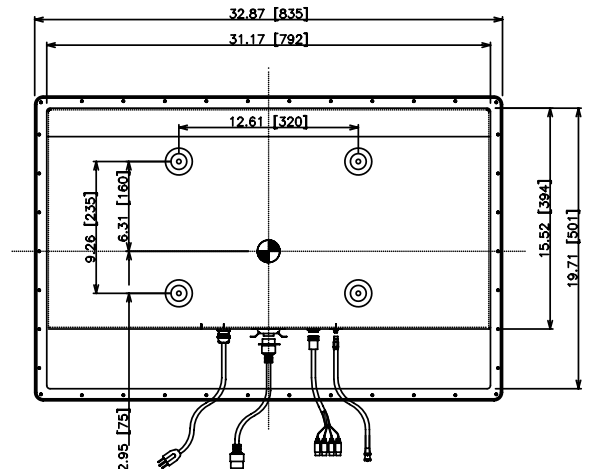

Mechanical	
Dimensions (W x H x D)	32.87" x 21.41" x 5.12" (835mm x 544mm x 130mm)
Bezel Color	Black
Glass	6mm Safety Glass
Mounting Pattern (mm)	320x235
Net Weight	59.4lb (27kg)
Shipping Carton Size (W x H x D)	39.4" x 27.5" x 10.6" (1000x700x270mm)
Remote Controller Unit	IP67 (NEMA 6) Waterproof Remote

CL-32PLC67

FRONT VIEW

SIDE VIEW

BACK VIEW

**Ciil Technologies, LLC**

1950 Hawthorne Ave.  
Melrose Park, IL 60160 USA  
708-343-0600

Customer Care: 877-355-2445  
www.ciiltech.com  
info@ciiltech.com