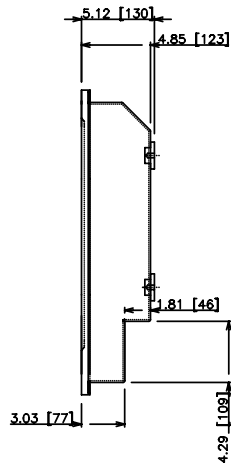

Mechanical	
Dimensions (W x H x D)	32.87" x 21.41" x 5.12" (835mm x 544mm x 130mm)
Bezel Color	Black
Glass	6mm Safety Glass
Mounting Pattern (mm)	320x235
Net Weight	59.4lb (27kg)
Shipping Carton Size (W x H x D)	39.4" x 27.5" x 10.6" (1000x700x270mm)
Remote Controller Unit	IP67 (NEMA 6) Waterproof Remote

CL-32PLC67

FRONT VIEW

SIDE VIEW

BACK VIEW

**Ciil Technologies, LLC**

1950 Hawthorne Ave.  
Melrose Park, IL 60160 USA  
708-343-0600

Customer Care: 877-355-2445  
www.ciiltech.com  
info@ciiltech.com