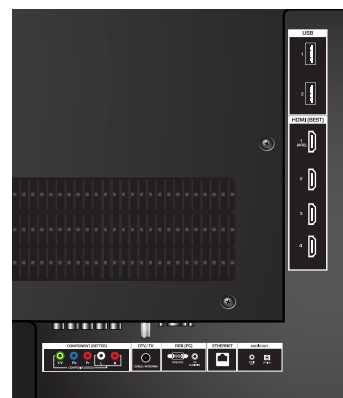

47" CLASS EDGE LIT RAZOR LED™ LCD HDTV WITH VIZIO INTERNET APPS®

M470SL

TV SPECIFICATIONS

Screen Size	47" Class
Viewable	46.96"
TV Type	Edge Lit Razor LED™
Smooth Motion	Yes
Refresh Rate	120Hz SPS
Maximum Resolution	1920 x 1080
Dynamic Contrast Ratio	200,000:1
Response Time	8ms
Internet Connectivity	802.11n Single-Band, Ethernet
Remote Control Type	Enhanced 2-sided remote with keyboard
Ambient Light Sensor	Yes
Energy Star Qualified	Energy Star 5.3
Certifications	CSA, CSA-US, FCC Class B, HDMI 1.4 incl. CEC/ARC, App certificates, VIZIO PQ, VIZIO AQ, Dolby Digital Plus
Wall-Mountable	400mm (V) x 400mm (H), M6

CONNECTIONS

HDMI Inputs	4 (side)
Component Video Inputs	1
Composite Inputs	1 (shared with component)
RF Antenna Input	1
USB Ports	2 (side)
PC Input	1
Audio Outputs	2 (optical, stereo)
Number of Speakers / Watts	2 x 10W
Surround / Simulated Surround	SRS StudioSound HD™

DIMENSIONS (WxHxD)

Product Dimensions	43.2" x 29.1" x 9.5"
Product Weight	39.7 lbs
Product Dimensions without Stand	43.2" x 27" x 2"
Product Weight without Stand	35.3 lbs
Shipping Dimensions	50.8" x 30.9" x 4.6"
Shipping Weight	46.3 lbs

WARRANTY

1 year

CONNECTIONS