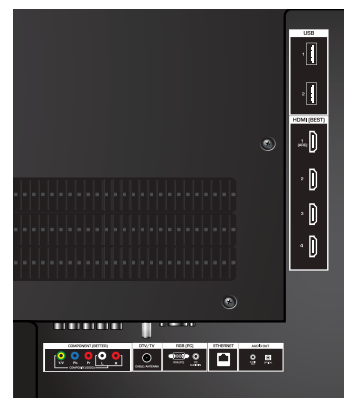

42" CLASS EDGE LIT RAZOR LED™ LCD HDTV WITH VIZIO INTERNET APPS®

M420SL

TV SPECIFICATIONS

Screen Size	42" Class
Viewable	42.02"
TV Type	Edge Lit Razor LED™
Smooth Motion	Yes
Refresh Rate	120Hz SPS
Maximum Resolution	1920 x 1080
Dynamic Contrast Ratio	200,000:1
Internet Connectivity	802.11n WiFi, Ethernet
Remote Control Type	Enhanced 2-sided remote with keyboard
Ambient Light Sensor	Yes
Energy Star Qualified	Energy Star 5.3
Certifications	CSA, CSA-US, FCC Class B, HDMI 1.4 incl. CEC/ARC, App certificates, VIZIO PQ, VIZIO AQ, Dolby Digital Plus
Wall-Mountable	400mm (V) x 400mm (H), M6

CONNECTIONS

HDMI Inputs	4 (side)
Component Video Inputs	1
Composite Inputs	1 (shared with component)
RF Antenna Input	1
USB Ports	2 (side)
PC Input	1
Audio Outputs	2 (optical, stereo)
Number of Speakers / Watts	2 x 10W
Surround / Simulated Surround	SRS StudioSound HD™

DIMENSIONS (WxHxD)

Product Dimensions	38.9" x 26.7" x 9"
Product Weight	33.5 lbs
Product Dimensions without Stand	38.9" x 24.6" x 2"
Product Weight without Stand	30.6 lbs
Shipping Dimensions	46.3" x 29.3" x 4.4"
Shipping Weight	39.7 lbs

WARRANTY

1 year

CONNECTIONS