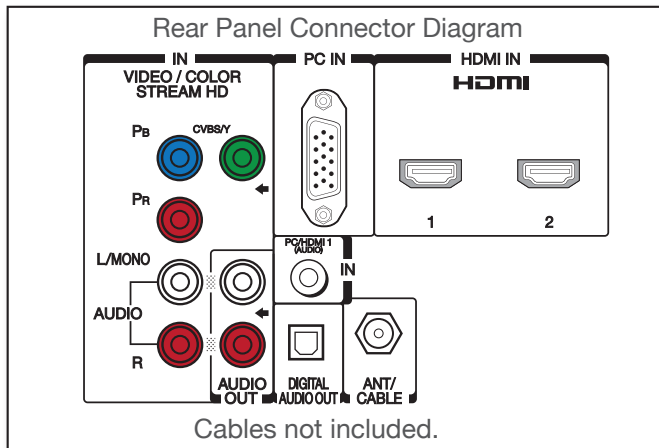

32C120U

SPECIFICATIONS¹

TOSHIBA
Leading Innovation >>>

Screen Size: 32"

- Diagonal Screen Size: 31.5"

Panel

- Panel Type: CCFL
- Resolution: 720P HD
- Refresh Rate: 60Hz
- Backlight Control: DynaLight®

Video Chassis

- Dynamic Picture Mode
- Native Mode™
- Game Mode

Convenience

- Standard Remote Control

Audio

- Audyssey® Sound Suite:
  - Dynamic EQ®
  - ABX
- Speaker Output: 14W

Connectivity (Jack Pack)

- HDMI® with CEC²: 2 Ports
- USB Media: 1
- High Definition PC Input: 1
- 3.5mm PC Audio Input: 1
- Analog Audio Output: 1
- ColorStream® Component Video: 1
- Composite: 1

Product and Packaging

- VESA Mounting Pattern³: 200mm x 200mm
- Limited Warranty: 1 Year Parts & Labor
- Power Consumption (On): 63W
- Power Consumption (Stand-By): 0.2W
- Product Dimensions & Weights
  - With Stand
    - Dimensions: 31.2"x 21.8"x 9.6"
    - Weight: 19.8 lbs.

- Without Stand

- Dimensions: 31.2"x 19.8"x 3.5"
- Weight: 18.3 lbs.

- Packaging

- Dimensions: 34.4"x 23"x 7.4"
- Weight: 28.7 lbs.

What's in the box

- Remote Control (CT-90325)
- Batteries (AA x 2)
- Easy Setup Guide
- Quick Start Guide

UPC Code: 022265053607

Country of Origin: China

Remote Control (CT-90325)

Related Products

1. While every effort has been made at the time of publication to ensure the accuracy of the information provided herein, product specifications, configurations, system/component/options availability are subject to change without notice. 2. Use of HDMI® w/ CEC requires an HDMI® w/ CEC compatible display/peripheral device. Depending on the specifications of your device, some or all HDMI® w/ CEC functions may not work even if your display/peripheral device is HDMI® w/ CEC compatible. 3. If you decide to wall mount your Toshiba television, always use a UL Listed wall bracket appropriate for the size and weight of the television. Care should be taken to place or install the display where it cannot be pushed, pulled over, or knocked down.

© 2012 Toshiba America Information Systems, Inc. ColorStream, DynaLight and Native Mode are registered trademarks or trademarks of Toshiba America Information Systems, Inc. and/or Toshiba Corporation. All other trademarks are the property of their respective owners. All rights reserved.