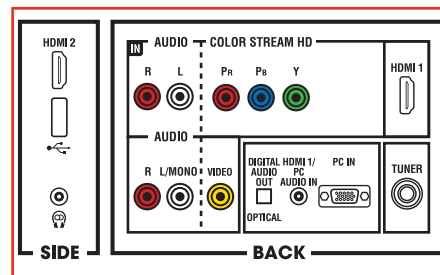

DVD

Playable Disc Types ¹	DVD/DVD-R/DVD-RW/ CD/CD-R/CD-RW/VCD
WMA Playback ¹	•
MP3 Playback ¹	•
Digital Picture Zoom	•
Fast Scan	•
Slow-Motion	•
Multi-Camera Angle Select	•

TERMINALS

Inputs

HDMI® Digital Inputs	2 (1 rear, 1 side)
ColorStream® HD Component Video Input	1
RCA-Video	1 rear
L-R Audio	1 rear
RF	1
PC Input	D-Sub 15
USB Port	1 Side

Outputs

Digital Audio Out	1 Optical (DVD only)
Headphone Jack	1

PRODUCT & PACKAGING

VESA® Mounting Pattern ²	100 x 100 mm
Unit Dimensions with stand (WHD) in	21.74 x 15.93 x 8.46
Unit Dimensions without stand	21.74 x 17.54 x 5.19
Carton Dimensions	24.25 x 20.67 x 7.72
Unit Weight	13.0 lbs
Carton Weight	18.5 lbs
UPC Code	022265003350