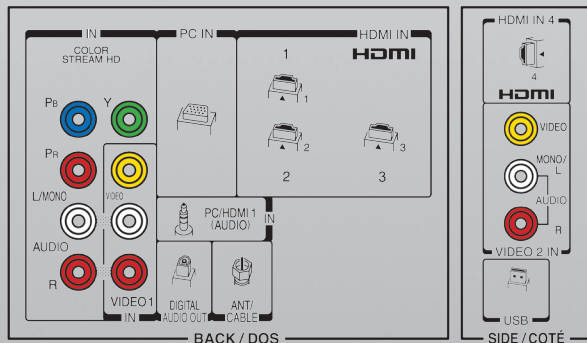

## JACK PACK

HDMI® v1.3 Digital Inputs	4 (1 side)
InstaPort™ Fast HDMI® Switching	✓
HDMI®-CEC <sup>2</sup>	✓
ColorStream® Component Video Input	✓
Rear Audio/Video Inputs	✓
Side Audio/Video Inputs	✓
USB Port	✓
High Res PC Input (S-XGA, 15 Pin, D-sub)	✓
Dolby® Digital Optical Output	✓

## PRODUCT & PACKAGING

VESA® Mounting Pattern <sup>3</sup>	200mm x 200mm
Unit Dimensions (WHD) in. (with stand)	39.12 x 27.37 x 11.61
Unit Dimensions (WHD) in. (without stand)	39.12 x 25.26 x 3.46
Carton Dimensions (WHD) in.	44.33 x 29.02 x 8.82
Unit Weight (with stand)	35.3 lbs
Unit Weight (without stand)	33.4 lbs
Carton Weight	45.2 lbs
UPC Code	022265003435