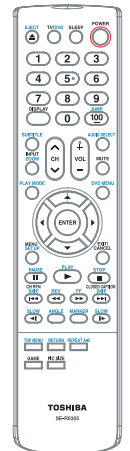

22LV505

Specifications

TV

Screen Size	21.9" diagonal widescreen TFT LCD
ATSC/NTSC/QAM Digital Tuning	✓
Pixel Resolution	1680 x 1050
Aspect Ratio	Wide
Brightness	300 cd/m ²
Contrast Ratio	1000:1
Comb Filter	✓
Viewing Angles H/V	160/160
Response Time	5ms
Cinema Mode	✓
3 Mode Picture Size Adjustment	✓

DVD

Playable Disc Types*	DVD/DVD-R/DVD-RW/CD/ CD-R/CD-RW/VCD
DivX®/WMA & MP3 Playback*	✓
Digital Picture Zoom	✓
Fast Scan, Slow-Motion	✓
Multi-Camera Angle Select	✓

*Some DVD-R/DVD-RW and CD-R/CD-RW discs may be incompatible due to laser pick up and disc design. CD-R/CD-RW discs must be recorded using CD-DA method for CD audio playback. The DVD player in this TV may not support some MP3/WMA/JPEG/DivX recordings due to differences in recording formats, disc structure, or condition of the disc (use of CD-RW for MP3 files is not recommended). See owner's manual for more information.

**If you decide to wall mount your Toshiba television, always use a UL Listed wall bracket appropriate for the size and weight of the television.

TERMINALS

Inputs	
HDMI™	1
ColorStream® HD Component	1
S-Video	1
RCA-Video	1 rear
L-R Audio	1 rear
RF	1
PC Input	D-Sub 15
Outputs	
Digital Audio Out	1 Coaxial (DVD only)
Headphone Jack	1 (rear)

PRODUCT & PACKAGING

VESA® Mounting Holes**	100 mm
Unit Dimensions with stand (WHD) in.	21.1 x 17.3 x 8.4
Unit Dimensions without stand	21.1 x 15.9 x 2.6
Carton Dimensions	24.53 x 23.82 x 7.13
Unit Weight	13.42 lbs
Carton Weight	18.04 lbs
UPC Code	022265001516