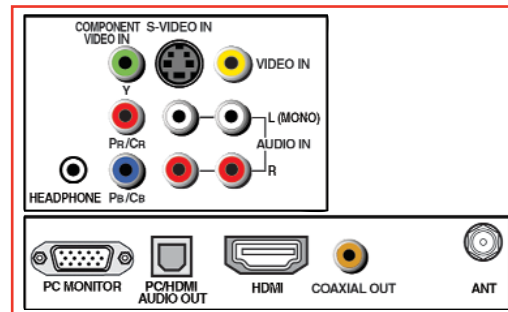

Auto Channel Memory	✓
Clock	✓
On/Off Timer	✓
Closed Caption	✓
V-Chip	✓
Tri-Lingual Select, Multi-Subtitle Select	✓
OSD Language	English/French/Spanish
Channel Label/Video Label w/direct input selection	✓
Remote Control	Unified

DVD

Playable Disc Types*	DVD/DVD-R/DVD-RW/CD/ CD-R/CD-RW/VCD
DivX®/WMA & MP3 Playback*	✓
Digital Picture Zoom	✓
Fast Scan, Slow-Motion	✓
Multi-Camera Angle Select	✓

*Some DVD-R/DVD-RW and CD-R/CD-RW discs may be incompatible due to laser pick up and disc design. CD-R/CD-RW discs must be recorded using CD-DA method for CD audio playback. The DVD player in this TV may not support some MP3/WMA/JPEG/DivX recordings due to differences in recording formats, disc structure, or condition of the disc (use of CD-RW for MP3 files is not recommended). See owner's manual for more information.

**If you decide to wall mount your Toshiba television, always use a UL Listed wall bracket appropriate for the size and weight of the television.

TERMINALS

Inputs	
HDMI™	1
ColorStream® HD Component	1
S-Video	1
RCA-Video	1 rear
L-R Audio	1 rear
RF	1
PC Input	D-Sub 15
Outputs	
Digital Audio Out	1 Coaxial (DVD only)
Headphone Jack	1 (rear)

PRODUCT & PACKAGING

VESA® Mounting Holes**	100 mm
Unit Dimensions with stand (WHD) in.	21.1 x 17.3 x 8.4
Unit Dimensions without stand	21.1 x 15.9 x 2.6
Carton Dimensions	24.53 x 23.82 x 7.13
Unit Weight	13.42 lbs
Carton Weight	18.04 lbs
UPC Code	022265001516

for illustrative purposes

<http://www.tacp.toshiba.com> Customer Solutions: 800.631.3811

© Toshiba America Consumer Products, L.L.C.

82 Totowa Road, Wayne, NJ 07470 (2008). All Rights Reserved (5/08.10)

ColorStream is a registered trademark of Toshiba America Consumer Products, L.L.C. VESA is a registered trademark of Video Electronics Standards Association. Dolby and the double-D symbol are registered trademarks of Dolby Laboratories. DTS is a registered trademark and the DTS logos and symbol are trademarks of DTS, Inc. DivX, DivX Certified, and associated logos are trademarks of DivX, Inc. and are used under license. HDMI, the HDMI logo and High-Definition Multimedia Interface are trademarks or registered trademarks of HDMI Licensing LLC.

Product design and specifications subject to change or modification without notice.