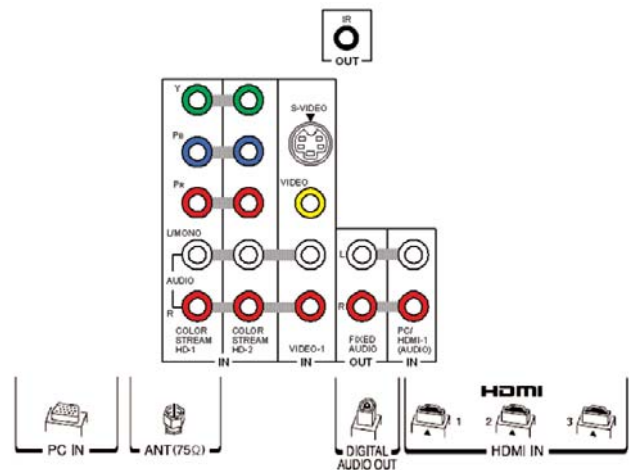

Audio

SRS®WOW™	✓
Dolby® Digital (AC3)	✓
Dolby® Digital Dynamic Range Control	✓
StableSound®	✓
Total Wattage	20w
Two-level Mute (Half Mute/Full Mute)	✓

Convenience

4-Item Universal Remote*	✓
Channel Browser™ and Favorite Browser™	✓
Auto Input Selection	✓
Game Mode	✓
Channel Labeling	✓
Input Labeling	✓
Auto Date/Time	✓
Sleep Timer	✓
Auto No Signal Off Feature	✓
Built-In Discrete IR Codes	✓

*In some cases, the remote control may not operate additional devices or certain features of such devices, in which case, it is suggested that you use the original remote control for the applicable device.

Connections

HDMI™ Inputs	3
HDMI Input Support	1080p 60/24Hz
CE-LINK™ (HDMI CEC Support)	✓
HDMI Lip Sync Support	✓
HDMI Input PC Support	VGA/480i/480p/720p/1080i/1080p
PC Input	15 Pin D-Sub
ColorStream® HD Component Inputs	2
Side AV Input	1
Rear S+AV Input	1
RF Input	1
IR Pass Through	✓
Fixed Audio Out	1
Optical Audio Out	1
Service Port (SD Card Slot-Service Only)	1

Product & Packaging

Carton (w/o Stand) WHD (in.)	44.60 x 29.16 x 4.65
Unit (w/Stand) WHD (in.)	44.60 x 31.32 x 13.87
Carton WHD (in.)	48.58 x 34.63 x 17.49
Unit (w/o Stand) Weight (lbs)	80.26
Unit (w/Stand) Weight (lbs)	89.08
Carton Weight (lbs)	TBD
UPC	022265000724

<http://www.tacp.toshiba.com> Customer Solutions: 800.631.3811

© Toshiba America Consumer Products, L.L.C.

82 Totowa Road, Wayne, NJ 07470 (2007). All Rights Reserved (4/07.07)

ColorStream and StableSound are registered trademarks of Toshiba America Consumer Products, L.L.C. Channel Browser, CineSpeed, PixelPure, ColorBurst, ColorMaster, DynaLight, Favorite Browser, Native Mode, REGZA and XHD are trademarks of Toshiba America Consumer Products, L.L.C. Dolby and the double-D symbol are registered trademarks of Dolby Laboratories. SRS and WOW are trademarks of SRS Labs, Inc. HDMI, the HDMI logo and High-Definition Multimedia Interface are trademarks or registered trademarks of HDMI Licensing LLC.

Product design and specifications subject to change or modification without notice.