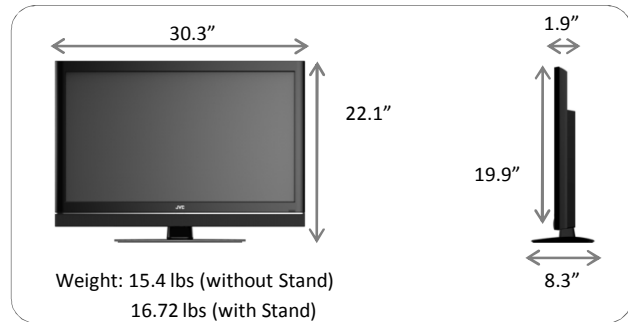

**32" Class**  
Full HD 1080p  
LED-LCD HDTV

**Key Features:**

- Full HD 1080p Resolution
- Edge LED Backlit
- 2M:1 Contrast Ratio
- XinemaSound™ System And SRS StudioSound HD™
- Dolby Digital 5.1
- CrystalColor™ Enhancement
- USB Multimedia Support
- Ambient Light Sensor
- Audio Only Mode
- Auto Power Off (DPMS)
- HDMI-CEC, HDMI-ARC

**Input/Output & Measurements**

- 3 HDMI (v1.4) Inputs
- 1 Component/Composite Input
- 1 PC Input (VGA) Inputs
- 1 Music Port/PC Audio Input
- 1 USB Port
- 1 RF Antenna Input
- 1 Optical Digital Audio Output
- 1 Stereo Audio Output