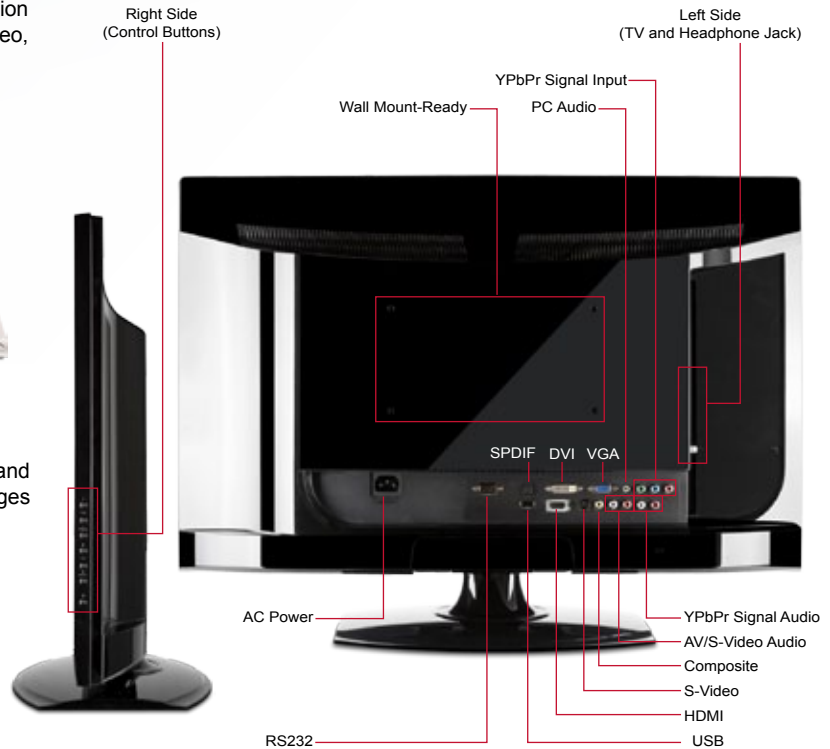

Specifications

LCD Panel	Type	27" Wide Color TFT Active Matrix LCD
	Display Area	23.5" horizontal x 13.2" vertical; 27" diagonal
	Optimum Resolution	1920x1080
	Brightness	300 cd/m² (typ.)
	Contrast Ratio	1200:1 (typ.)
	Dynamic Contrast Ratio	100,000:1
	Viewing Angles	170° horizontal, 160° vertical
	Response Time	3.4ms (typ.)
	Backlight	White-light LED
	Backlight Life	30,000 hours (typ.)
	Aspect Ratio	16:9
	Panel Surface	Anti-glare, hard-coating (3H)
INPUT/OUTPUT	PC	RGB analog (75 ohms, 0.7 Vp-p)
	TV/Video	TV/cable, composite (RCA), component YPbPr, S-Video
	Audio	3.5mm mini stereo audio in, earphone out and RCA (left/right) audio in
	Frequency	Fh: 30~64kHz, Fv: 60Hz
	Sync	H/V separated (TTL)
	Digital	HDMI with HDCP, audio support and DVI input
	Tuner	ATSC/NTSC/QAM
USB	JPEG	
AUDIO OUTPUT	Speakers	5-watt (x2)
COMPATIBILITY	PC	Up to 1920x1080 @ 60Hz (preferred)
	Mac®	Up to 1920x1080
INPUT SIGNAL	TV/Video Comp.	480i, 480p, 720p, 1080i, 1080p
CONNECTOR	Analog	15-pin mini D-sub (VGA), composite, component, S-Video, RS232
	Digital	HDMI, DVI, SPDIF
	Power	3-pin AC plug
POWER	Voltage	AC 100~240V (universal), +/-10% Wide Range
	Consumption	27W (typ) / 55W (max.)
CONTROLS	Side Panel Controls	Vol +/-, menu, channel down/up, source, power
	Picture	Picture mode, contrast, brightness, sharpness, tint, color, color mode, aspect ratio, noise reduction
	Audio	Sound mode, treble, bass, balance, audio language (DTV), SRS TruSurround HD, AVC, audio only

CONTROLS CONT.	Time	Sleep timer, time zone, DST, time format, auto sync, clock
	Option	Menu language, transparency, OSD time out, closed caption, restore factory default, input label, DCR, backlight, TV ID
	Lock	Enter password, change password, system lock, unrated lock, input block, US, Canada, RRT setting, reset RRT
Channel	TV source, auto scan, favorite, show/hide, channel number, channel label, DTV signal	

ERGONOMICS	Tilt	0°~20°
OPERATING CONDITIONS	Temperature	32~104°F (0~40°C)
	Humidity	20~80% (non-condensing)
DIMENSIONS (W x H x D)	Physical with stand	25.4 x 18.3 x 8.9 in. / 646.3 x 466.2 x 227.8 mm
	Physical without stand	25.4 x 16.0 x 2.9 in. / 646.3 x 409.7 x 74.8 mm
	Packaging	27.9 x 20.3 x 5.4 in. / 710 x 515 x 138 mm
WEIGHT	Net with stand	13.1 lb. / 5.95 kg
	Net without stand	12.6 lb. / 5.69 kg
	Gross	17.2 lb. / 7.83 kg
WALL MOUNT	VESA®	200 x 100 mm
REGULATIONS	FCC, cUL (UL), RoHS, BETS-7, Dolby, SRS, ENERGY STAR®, NOM	
RECYCLE/DISPOSAL		Please dispose of in accordance with local, state or federal laws.
WARRANTY		One-year limited warranty on parts, labor and backlight

What's in the box?

VT2755LED LCD HDTV, power cable, remote control with batteries, User Guide, Quick Start Guide