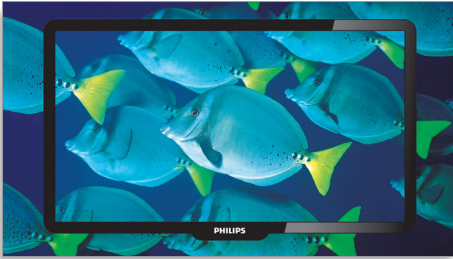

## Digital Crystal Clear

Digital Crystal Clear is a package of picture innovations that digitally adjusts and optimizes picture quality to optimal contrast, color and sharpness levels. It's like watching vivid cinema-like images.