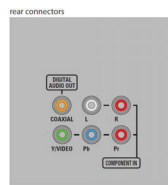

Convenience

- Child Protection: Child Lock+Parental Control
- Clock: Sleep Timer
- Ease of Installation: Autostore
- Ease of Use: Auto Volume Leveller (AVL),

- AutoPicture, AutoSound, Settings assistant Wizard, EasyLink, Touch Sensor
- Remote Control: TV
- Screen Format Adjustments: 16:9, Normal, Zoom, 4:3, Full, Movie Expand, Wide, unscaled (dot by dot)
- Multimedia: auto slideshow

Multimedia Applications

- Multimedia connections: USB memory class device
- Playback Formats: JPEG Still pictures, Motion JPEG 320x240 30fps, PCM

Tuner/Reception/Transmission

- Aerial Input: 75 ohm F-type
- TV system: ATSC, NTSC
- Video Playback: NTSC
- Tuner bands: UHF, VHF

Connectivity

- AV 1: CVBS in, Shared audio L/R in
- AV 2: YPbPr, Shared audio L/R in
- HDMI 1: HDMI, Shared audio L/R in
- Audio Output - Digital: Coaxial (cinch)
- Other connections: Headphone out, Shared audio L/R in, PC-In VGA
- USB: USB
- EasyLink (HDMI-CEC): One touch play, Power status, System info (menu language), System audio control, System standby

Power

- Mains power: 120V/60Hz
- Power consumption: 30 W
- Standby power consumption: < 0.5 W
- Ambient temperature: 5°C to 40°C (41°F to 104°F)

Dimensions

- Set dimensions in inch (W x H x D): 20.98 x 13.44 x 2.11 inch
- Set dimensions with stand in inch (W x H x D): 20.98 x 14.82 x 5.61 inch
- Product weight (lb): 6.94
- Product weight (+stand) (lb): 7.17 lb
- Box dimensions in inch (W x H x D): 23.39 x 15.43 x 3.9 inch

Issue date 2012-02-11

Version: 5.2.1

12 NC: 8670 000 87091
UPC: 6 09585 22318 9

© 2012 Koninklijke Philips Electronics N.V.
All Rights reserved.

Specifications are subject to change without notice.
Trademarks are the property of Koninklijke Philips Electronics N.V. or their respective owners.

www.philips.com

- Weight incl. Packaging (lb): 9.26
- VESA wall mount compatible: 75 x 75 mm

Accessories

- Included accessories: Table top stand, Quick start guide, User Manual, Registration card, Remote Control, Batteries for remote control, Cable management