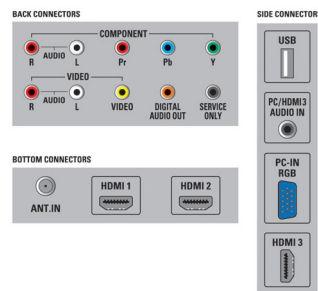

Multimedia Applications

- Multimedia connections: USB memory class device
- Playback Formats: MP3, JPEG Still pictures

Tuner/Reception/Transmission

- Aerial Input: 75 ohm F-type
- TV system: ATSC, NTSC
- Video Playback: NTSC
- Tuner bands: UHF, VHF

Connectivity

- AV 1: Audio L/R in, YPbPr
- AV 2: Audio L/R in, CVBS in
- HDMI 1: HDMI
- HDMI 2: HDMI
- HDMI 3: HDMI, Audio in
- USB: USB
- Audio Output - Digital: Coaxial (cinch)
- Other connections: PC Audio in, PC-In VGA, Service connector
- EasyLink (HDMI-CEC): One touch play, Power status, System info (menu language), System audio control, System standby

Power

- Ambient temperature: 5°C to 35°C (41°F to 95°F)
- Mains power: 120V/60Hz
- Standby power consumption: < 0.15W
- Power consumption: 217 W

Dimensions

- Set dimensions in inch (W x H x D):
  44.11 x 27.10 x 4.33 inch
- Set dimensions with stand in inch (W x H x D):
  44.11 x 28.52 x 10.08 inch

- Box dimensions in inch (W x H x D):
  51.57 x 31.54 x 8.03 inch
- Product weight (lb): 43.65 lb
- Product weight (+stand) (lb): 50.04 lb
- Weight incl. Packaging (lb): 61.95 lb
- VESA wall mount compatible: 400 x 400 mm

Accessories

- Included accessories: Table top stand, Power cord, Quick start guide, User Manual, Registration card, Remote Control, Batteries for remote control

Issue date 2012-01-20

Version: 3.2.3

12 NC: 8670 000 73561
UPC: 6 09585 20845 2

© 2012 Koninklijke Philips Electronics N.V.
All Rights reserved.

Specifications are subject to change without notice.
Trademarks are the property of Koninklijke Philips Electronics N.V. or their respective owners.

www.philips.com