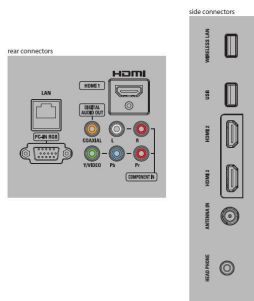

- Multimedia connections: USB memory class device
- Playback Formats: JPEG Still pictures, MP3, H.264/MPEG-4 AVC, MPEG 4 SP/ASP, MPEG1, MPEG2, WMV9/VC1

Tuner/Reception/Transmission

- Aerial Input: 75 ohm F-type
- TV system: ATSC, NTSC
- Video Playback: NTSC
- Tuner bands: UHF, VHF

Connectivity

- AV 1: CVBS in, Shared audio L/R in
- AV 2: YPbPr, Shared audio L/R in
- HDMI 1: HDMI, Shared audio L/R in
- HDMI 2: HDMI, Shared audio L/R in
- HDMI 3: HDMI, Shared audio L/R in
- EasyLink (HDMI-CEC): One touch play, Power status, System info (menu language), System audio control, System standby, Remote control pass-through
- Audio Output - Digital: Coaxial (cinch)
- Other connections: Ethernet, Headphone out, PC-In VGA, Shared audio L/R in
- USB: USB

Power

- Mains power: 120V/60Hz
- Power consumption: 54 W
- Standby power consumption: < 0.5 W
- Ambient temperature: 5°C to 40°C (41°F to 104°F)

Dimensions

- Set dimensions in inch (W x H x D): 29.78 x 18.39 x 2.7 inch
- Set dimensions with stand in inch (W x H x D): 29.78 x 19.69 x 6.97 inch
- Product weight (lb): 14.33
- Product weight (+stand) (lb): 16.09 lb
- Box dimensions in inch (W x H x D): 33.23 x 20.79 x 5.28 inch
- Weight incl. Packaging (lb): 19.84
- VESA wall mount compatible: 200 x 100 mm

Accessories

- Included accessories: Table top stand, Quick start guide, User Manual, Registration card, Remote Control, Batteries for remote control, USB Wireless LAN adapter, Cable management

Issue date 2012-02-07

Version: 3.1.2

12 NC: 8670 000 87097
UPC: 6 09585 22324 0

© 2012 Koninklijke Philips Electronics N.V.
All Rights reserved.

Specifications are subject to change without notice.
Trademarks are the property of Koninklijke Philips Electronics N.V. or their respective owners.

www.philips.com