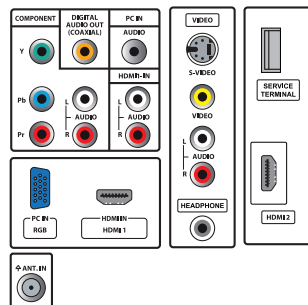

- Remote Control: TV
- Screen Format Adjustments: 16:9, 4:3, Normal, Zoom, Full, Movie Expand, Wide, unscaled (dot by dot)

Tuner/Reception/Transmission

- Aerial Input: 75 ohm F-type
- TV system: ATSC, NTSC
- Video Playback: NTSC
- Tuner bands: UHF, VHF

Connectivity

- AV 1: Audio L/R in, YPbPr
- AV 2: Audio L/R in, CVBS, S-Video
- HDMI 1: Analog audio L/R in, HDMI
- HDMI 2: HDMI
- Audio Output - Digital: Coaxial (cinch)
- Other connections: PC Audio in, PC-In VGA, Headphone out
- USB: USB
- EasyLink (HDMI-CEC): One touch play, Power status, System info (menu language), System audio control, System standby

Power

- Mains power: 120V/60Hz
- Power consumption: 50 W
- Standby power consumption: < 0.5 W
- Ambient temperature: 5°C to 35°C (41°F to 95°F)

Dimensions

- Set dimensions in inch (W x H x D): 19.0 x 13.2 x 3.1 inch
- Set dimensions with stand in inch (W x H x D): 19.0 x 14.7 x 7.1 inch
- Product weight (lb): 8.2
- Product weight (+stand) (lb): 9.1 lb
- Box dimensions in inch (W x H x D): 22.3 x 16.7 x 7.0 inch
- Weight incl. Packaging (lb): 11.5
- VESA wall mount compatible: 100 x 100 mm

Accessories

- Included accessories: Table top stand, Power cord, Quick start guide, User Manual, Registration card,

Remote Control, Batteries for remote control

Issue date 2010-05-13

Version: 2.1.1

12 NC: 8670 000 60463
UPC: 6 09585 18614 9