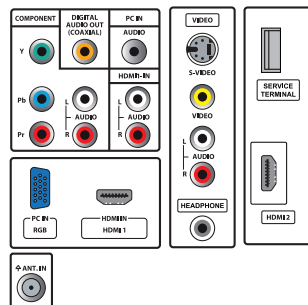

- Remote Control: TV
- Screen Format Adjustments: 16:9, 4:3, Normal, Zoom, Movie Expand, Full, Wide, unscaled (dot by dot)

Tuner/Reception/Transmission

- Aerial Input: 75 ohm F-type
- TV system: ATSC, NTSC
- Video Playback: NTSC
- Tuner bands: UHF, VHF

Connectivity

- AV 1: Audio L/R in, YPbPr
- AV 2: Audio L/R in, CVBS, S-Video
- HDMI 1: Analog audio L/R in, HDMI
- HDMI 2: HDMI
- Audio Output - Digital: Coaxial (cinch)
- Other connections: PC Audio in, PC-In VGA, Headphone out
- USB: USB
- EasyLink (HDMI-CEC): One touch play, Power status, System info (menu language), System audio control, System standby

Power

- Mains power: 120V/60Hz
- Power consumption: 65 W
- Standby power consumption: < 0.5 W
- Ambient temperature: 5°C to 35°C (41°F to 95°F)

Dimensions

- Set dimensions in inch (W x H x D): 21.6 x 14.8 x 3.5 inch
- Set dimensions with stand in inch (W x H x D): 21.6 x 16.3 x 7.1 inch
- Product weight (lb): 10.2
- Product weight (+stand) (lb): 10.9 lb
- Box dimensions in inch (W x H x D): 24.8 x 18.5 x 7.3 inch
- Weight incl. Packaging (lb): 13.9
- VESA wall mount compatible: 100 x 100 mm

Accessories

- Included accessories: Table top stand, Power cord, Quick start guide, User Manual, Registration card,

Remote Control, Batteries for remote control

Issue date 2010-05-12

Version: 2.1.1

12 NC: 8670 000 60464
UPC: 6 09585 18615 6