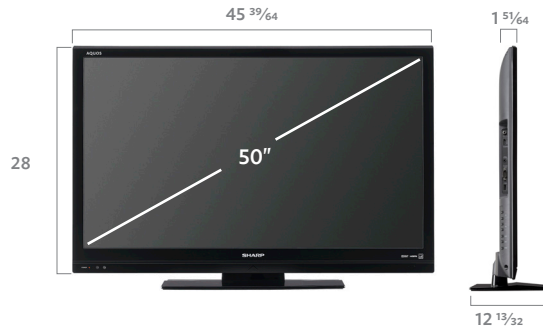

**50" CLASS SLIM LED TV**

- Slim Edge-lit LED TV
- Full HD 1080p/60Hz anti-glare LCD panel
- High brightness and contrast
- 3 HDMI (Rear 2/Side 1 inputs)
- PC input
- Energy Star compliant

MODEL OVERVIEW

The 50" Class (50" diagonal) LC- 50LE440U features a full HD 1080p panel with edge lit LED backlighting, delivering natural, vibrant picture quality.

LC-50LE440U

Technical Specifications

Basic Specifications

Screen Size Class	50" class (50" diagonal)
Backlight Type	E-LED
LED Backlight System	Edge
IVC (Intelligent Variable Contrast)	N
3D	N
Pixel Resolution	1080p
Viewing Angles	88° H × 88° V
Audio System	10W × 2
Panel Native Refresh Rate	60 Hz
"AQUOMOTION (Backlight Scanning Refresh Rate)"	N/A
Tuning System	ATSC/NTSC
Contrast Ratio (Dynamic)	5,000,000 : 1
Aspect Ratio	16:9

Weight & Dimensions

Width with stand (inches)	45 39/64
Depth with stand (inches)	12 13/32
Height with stand (inches)	29 47/64
Width without stand (inches)	45 39/64
Depth without stand (inches)	1 51/64
Height without stand (inches)	28
Weight with stand (lbs.)	55.3
Weight without stand (lbs.)	46.5