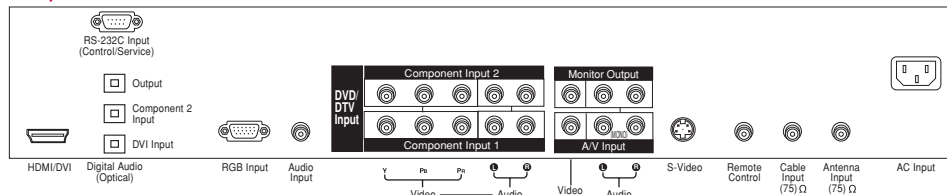

REAR JACK PANEL

SIDE JACK PANEL

www.LGcommercial.com

LG Electronics U.S.A., Inc. 2000 Millbrook Drive, Lincolnshire, IL 60069 Customer Service: 1-888-865-3026

Dimensions and weights are approximate. Design and specifications subject to change without notice. The "LG Life's Good" and XD Engine® are registered trademarks of LG Electronics U.S.A., Inc. ©2006 LG Electronics U.S.A., Inc. All other corporate and brandnames are trademarks of their respective owners. Printed in the USA.