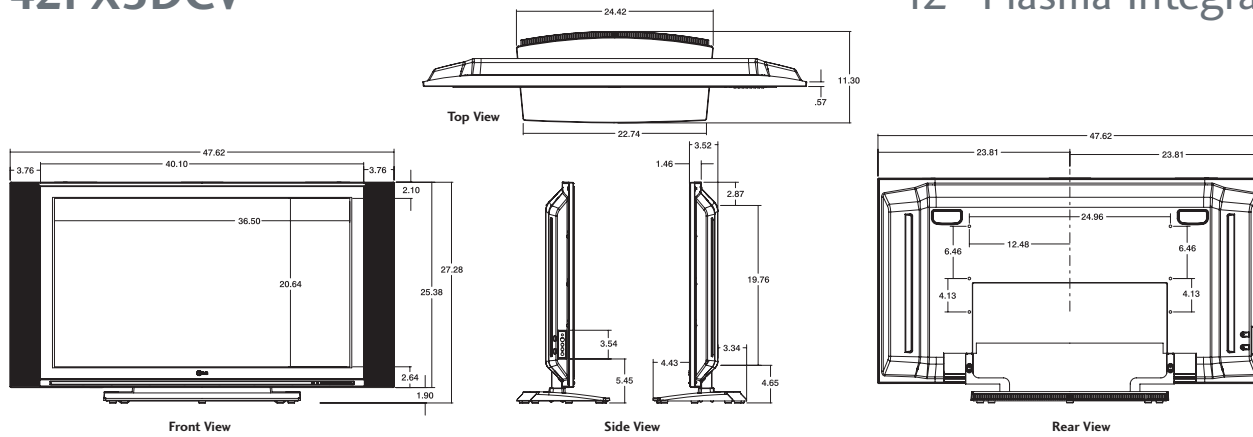

42PX3DCV

42" Plasma Integrated EDTV

SPECIFICATIONS

Dimensions

Cabinet with Stand (W x H x D)	47.62" x 27.28" x 11.3"
Weight with Stand	66 Lbs.
Cabinet without Stand (W x H x D)	47.62" x 25.38" x 3.52"
Carton Dimension (W x H x D)	51.80" x 33.20" x 15.00"
Shipping Weight	79.36 Lbs.

Cabinet Descriptoin

Finish	Silver
Cabinet Style	Slim Frame
Power Consumption	220W
Power Source	100-240v 60Hz

Video

Screen Size	42" Wide Format
Display Resolution	852 x 480
Pixel Pitch	0.36 (H) x 1.08 (V)
Aspect Ratio	16:9, 4:3 Zoom
Brightness	1500 cd/m² w/Filter
Contrast Ratio	10,000:1
Viewing Angle	160°
Format Conversion	Intelligent Image Scanning
Aspect Ratio Correction	Yes
Scan Converter/Video Processor	XD Engine®
Contrast	Yes
Brightness/Sharpness	Yes
Tint	Yes
Integrated ATSC/NTSC/256 QAM Tuner	Yes

Display

Display Frequency	15.73 to 120Hz (H), 50 to 120Hz (V)
Displayable Colors	16.77M
Color Gradation Filter	Yes
Input Signal	NTSC, HD, SD, VGA, SVGA

Audio

Mono/Stereo/MTS/SAP	Stereo
Bass/Treble/Balance	Yes
Total Audio (Watts) Output (Integrated Speakers)	20W (2 x 10W)

Special Features

Acoustic Noise Reduction	Yes
Trilingual Menus	English/Spanish/French
1 Level Mute	Yes
Shock Absorbing Glass Damper	Yes, Tilt to 20°
RS-232 Control	Yes
Discrete IR Controls Commands	Yes
White Balance Adjustment	Yes
Fan Free, Noise Free	Yes (Landscape Only)
Auto-Power On	Yes

Special Features (Continued)

Discrete Power Off	Yes
Last Source On	Yes
Image Sticking Minimization	Pixel Orbiter, White Wash, Inversion
Auto Program	Yes
Clock	Yes
Timer	Yes
Closed Caption	Yes
Parental Control	Yes

Compatible Formats

NTSC, VGA, SVGA, XGA, SXGA	852 x 480
EDTV	852 x 480

Jack Pack

Hi-Res Component Video	2
Audio Left/Right In	3 Rear, 1 Side
PC Audio (Mini Jack)	Yes
RF In	2
Composite In	1 Rear, 1 Side
RGB In (15-PinType-D Connector)	1
S-Video In	1 Rear, 1 Side
RS-232C (9-Pin Connector)	1
HDMI™ with HDCP	1
IR Jack	1
Composite Video/Audio Out	1
Digital Audio Optical Input/Output	1/1

Operating Environments

Storage Temperature Range	-4°F–140°F (-20°C–60°C)
Storage Humidity Range	< 85%
Altitude	Up to 2,000m (6561 Ft.)
Operating Temperature	32°F–104°F (0°C–40°C)
Operating Humidity Range	< 80%

Required Approvals

UL, C-UL, NOM	UL, c-UL, FCC (B)

Service/Limited Warranty

Warranty: Parts/Labor	2 Year/2 Year
MTBF (Approx.)	60K Hours

Accessories (Supplied)

Remote Control	Yes
Power Cord	Yes – 6 Feet

Accessories (Optional)

Wall Mount	PWMT200

UPC

	719192169241