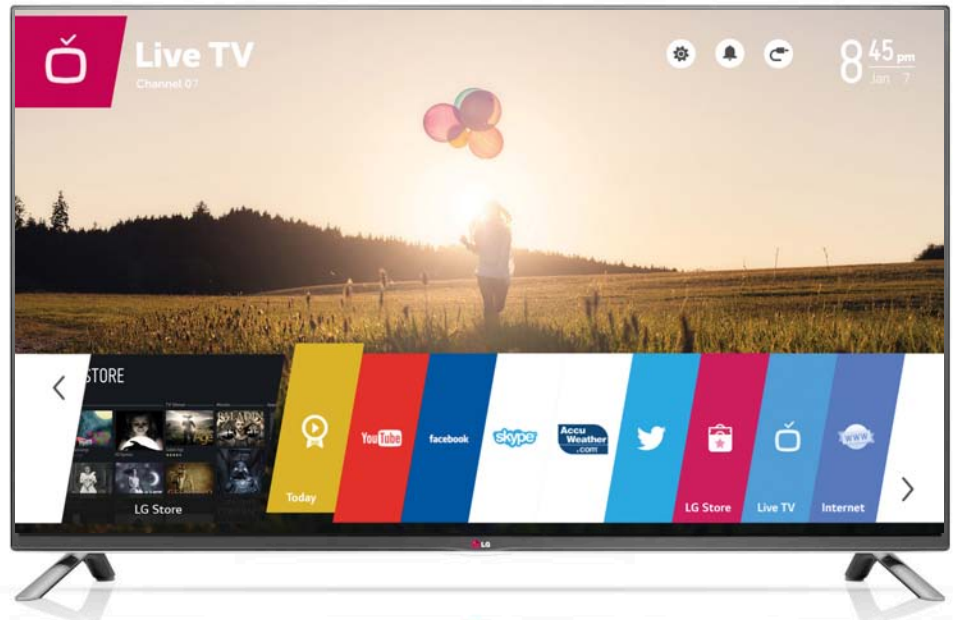

LED

LB6300 Series

1080p Smart HDTV w/WebOS

KEY FEATURES

PICTURE QUALITY

- Full HD 1080p Resolution
- MCI 600
- Triple XD Engine
- Resolution Upscaler

LG SMART TV

- Magic Remote Control
- Premium Content
- WebOS
- App Store
- Search/Recommendations
- Auto Input Recognition
- Web Browser

SMART SHARE

- Media Share
- Screen Share

CONNECTIVITY

- Wi-Fi® Built-in
- 3 HDMI® Connections
- 3 USB Connections
- 1 Component In
- 1 Shared Composite in (AV)

AUDIO

- 2Ch Speaker System
- 20W Output Power
- Sound Sync

ENERGY STAR® QUALIFIED

MODELS

65LB6300 65" CLASS (64.5" diagonal)	50LB6300 50" CLASS (49.5" diagonal)
60LB6300 60" CLASS (59.5" diagonal)	47LB6300 47" CLASS (46.5" diagonal)
55LB6300 55" CLASS (54.6" diagonal)	42LB6300 42" CLASS (41.9" diagonal)

LG's LB6300 is a true entertainer. With LG Smart TV and the Magic Remote with Voice, it's easy and fun to access the best of the Internet like Netflix, YouTube and Hulu Plus directly to your TV. And, with LG's new webOS user interface makes accessing your content easy. And, with LED, MCI 600 and Full HD 1080p you are sure to be dazzled by the picture quality.

PRODUCT HIGHLIGHTS

IPS PANEL

Make any seat the best seat in the house with a clearer and more consistent image at wide viewing angles compared to conventional screens.

MCI 600

Expect wonderfully clear images on demanding fast-motion video with this highly-rated TV.

LED BACKLIGHTING

LED makes TVs slimmer, while also delivering amazing brightness, clarity and color detail.

HOME ENTERTAINMENT