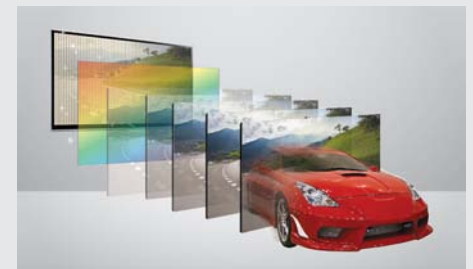

600HZ MAX SUB-FIELD DRIVING

Capture every moment. Tired of streaky action or unclear plays during the game? See sports, fast action and video games in Full HD like never before. The 600Hz technology virtually eliminates motion blur.