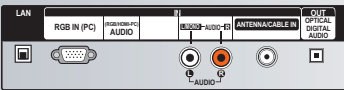

LGsolutions.com

 **LG**
Life's Good

60LS579C	60" CLASS (60.1" MEASURED DIAGONALLY)
55LS579C	55" CLASS (54.6" MEASURED DIAGONALLY)
47LS579C	47" CLASS (46.9" MEASURED DIAGONALLY)

60LS579C

55LS579C

47LS579C

REAR JACK PANEL

SIDE JACK PANEL

LCD SPECIFICATION

LED Backlighting	Edge lit
Screen Size	60" class (60.1" measured diagonally) 55" class (54.6" measured diagonally) 47" class (46.9" measured diagonally)
Native Display Resolution	1920 x 1080
Dynamic Contrast Ratio	5,000,000:1
Frame Rate	120Hz
Viewing Angle	178°/178°
BROADCASTING SYSTEM	
Analog	Yes
ATSC/NTSC/Clear QAM	Yes
VIDEO	
Built-In Tuner	ATSC/NTSC/Clear QAM
Triple XD Engine	Yes
Resolutions Upscaler	Yes (Basic)
Smart Enhancer	Yes
Dynamic Color Enhancer	Yes (Basic)
Picture Mode	7 Modes (Intelligent sensor, Vivid, Standard, Cinema, Sport, Game, Expert1, Expert 2)

Picture Wizard II	Yes
Aspect Ratio	6 Modes (16:9, Just scan, Set by program, 4:3, Zoom1, Cinema Zoom1)
Just Scan (1:1 Pixel Matching), 0% OverScan	
HDMI/Component/DVI	1080i/1080p/720p
AV Mode (Picture & Sound)	3 Modes (Off / Cinema / Game)
AUDIO	
Mono/Stereo/Dual (MTS/SAP)	Yes
Dolby Digital Decoder	Yes
Speaker System	Invisible Speaker (1 Way 2 Speaker)
Audio Output (Watts - THD 10%)	10W + 10W
Surround System Type	Infinite Sound
Clear Voice II	Yes
Sound Mode	7 Modes (Standard, Music, Cinema, Sport, Game)
Sound Optimizer	3 Modes (Low/Medium/High)
Mute	Yes
SPECIAL FEATURES	
Camera (Ready/Built-in)	Yes (Ready)
Intelligent Sensor	Yes
Smart Energy Saving	Yes (Backlight Control, Intelligent Sensor)
Input Labeling	Yes
Quick View (Flashback)	Yes
e-Manual	Yes
e-Streamer	Yes (Picture)
Key Lock	Yes
Closed Caption	Yes
SIMPLINK™ (HDMI/CEC)	Yes