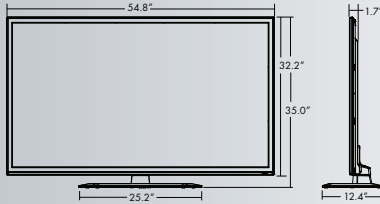

LGsolutions.com

 **LG**
Life's Good

60LS579C	60" CLASS (60.1" MEASURED DIAGONALLY)
55LS579C	55" CLASS (54.6" MEASURED DIAGONALLY)
47LS579C	47" CLASS (46.9" MEASURED DIAGONALLY)

60LS579C

55LS579C

47LS579C

REAR JACK PANEL

SIDE JACK PANEL

LCD SPECIFICATION

LED Backlighting	Edge lit
Screen Size	60" class (60.1" measured diagonally) 55" class (54.6" measured diagonally) 47" class (46.9" measured diagonally)
Native Display Resolution	1920 x 1080
Dynamic Contrast Ratio	5,000,000:1
Frame Rate	120Hz
Viewing Angle	178°/178°
BROADCASTING SYSTEM	
Analog	Yes
ATSC/NTSC/Clear QAM	Yes
VIDEO	
Built-In Tuner	ATSC/NTSC/Clear QAM
Triple XD Engine	Yes
Resolutions Upscaler	Yes (Basic)
Smart Enhancer	Yes
Dynamic Color Enhancer	Yes (Basic)
Picture Mode	7 Modes (Intelligent sensor, Vivid, Standard, Cinema, Sport, Game, Expert1, Expert 2)