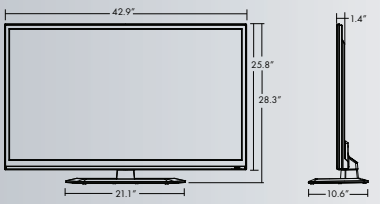

LGsolutions.com

 **LG**
Life's Good

60LS579C	60" CLASS (60.1" MEASURED DIAGONALLY)
55LS579C	55" CLASS (54.6" MEASURED DIAGONALLY)
47LS579C	47" CLASS (46.9" MEASURED DIAGONALLY)

60LS579C

55LS579C

47LS579C

REAR JACK PANEL

SIDE JACK PANEL

LCD SPECIFICATION

LED Backlighting	Edge lit
Screen Size	60" class (60.1" measured diagonally) 55" class (54.6" measured diagonally) 47" class (46.9" measured diagonally)
Native Display Resolution	1920 x 1080
Dynamic Contrast Ratio	5,000,000:1
Frame Rate	120Hz
Viewing Angle	178°/178°
BROADCASTING SYSTEM	
Analog	Yes
ATSC/NTSC/Clear QAM	Yes
VIDEO	
Built-In Tuner	ATSC/NTSC/Clear QAM
Triple XD Engine	Yes
Resolutions Upscaler	Yes (Basic)
Smart Enhancer	Yes
Dynamic Color Enhancer	Yes (Basic)
Picture Mode	7 Modes (Intelligent sensor, Vivid, Standard, Cinema, Sport, Game, Expert1, Expert 2)