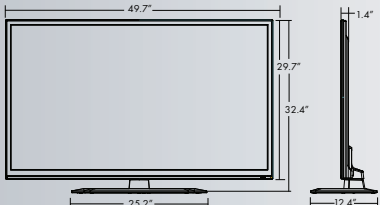

LGsolutions.com

 **LG**
Life's Good

60LS579C	60" CLASS (60.1" MEASURED DIAGONALLY)
55LS579C	55" CLASS (54.6" MEASURED DIAGONALLY)
47LS579C	47" CLASS (46.9" MEASURED DIAGONALLY)

60LS579C

55LS579C

47LS579C

REAR JACK PANEL

SIDE JACK PANEL

LCD SPECIFICATION

LED Backlighting	Edge lit
Screen Size	60" class (60.1" measured diagonally) 55" class (54.6" measured diagonally) 47" class (46.9" measured diagonally)
Native Display Resolution	1920 x 1080
Dynamic Contrast Ratio	5,000,000:1
Frame Rate	120Hz
Viewing Angle	178°/178°
BROADCASTING SYSTEM	
Analog	Yes
ATSC/NTSC/Clear QAM	Yes
VIDEO	
Built-In Tuner	ATSC/NTSC/Clear QAM
Triple XD Engine	Yes
Resolutions Upscaler	Yes (Basic)
Smart Enhancer	Yes
Dynamic Color Enhancer	Yes (Basic)
Picture Mode	7 Modes (Intelligent sensor, Vivid, Standard, Cinema, Sport, Game, Expert1, Expert 2)