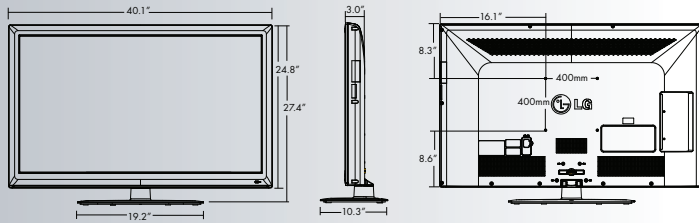

¹FTC Television labeling rule (18 CFR Part 305, as added by 76 Fed. Reg. 1038 (Jan 6, 2011)).

LGsolutions.com

LG
Life's Good

42LS349C
32LS349C

42" CLASS (42.0" MEASURED DIAGONALLY)

32" CLASS (31.5" MEASURED DIAGONALLY)

42LS349C

32LS349C

REAR JACK PANEL

SIDE JACK PANEL

**LCD SPECIFICATION**

LED Backlighting	Edge lit
Screen Size	42" class (42.0" measured diagonally) 32" class (31.5" measured diagonally)
Native Display Resolution	1920 x 1080 (42"), 1366 x 768 (32")
Dynamic Contrast Ratio	2,000,000:1 (42"), 1,000,000:1 (32")
Frame Rate	60Hz
Viewing Angle	178°/178°
BROADCASTING SYSTEM	
Analog	Yes
ATSC/NTSC/Clear QAM	Yes
VIDEO	
Built-In Tuner	ATSC/NTSC/Clear QAM
Triple XD Engine	Yes
Picture Mode	8 Modes (Intelligent sensor, Vivid, Standard, Cinema, Sport, Game, Expert1, Expert 2)
Picture Wizard II	Yes
Aspect Ratio	16:9
Aspect Ratio Correction	6 Modes (16.9, Just scan, Set by program, 4:3, Zoom1, Cinema Zoom1)
Just Scan (1:1 Pixel Matching) 0% OverScan	
HDMI/Component/DIV	1080i/1080p/720p
AV Mode (Picture & Sound)	4 Modes (Off / Cinema / Sport / Game)

DIMENSIONS & WEIGHT

TV without stand (WxHxD)	40.1" x 24.8" x 3.0" (42") 31.3" x 19.8" x 2.9" (32")
TV with stand (WxHxD)	40.1" x 27.4" x 10.3" (42") 31.3" x 22.3" x 8.1" (32")
Shipping Dimensions (WxHxD)	48.4" x 30.3" x 6.3" (42") 38.8" x 24.0" x 6.3" (32")