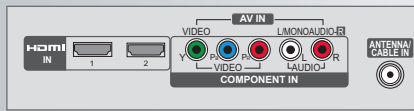

REAR JACK PANEL

LCD SPECIFICATION

LED Backlighting	Edge lit
Screen Size	42" class (42.0" measured diagonally) 32" class (31.5" measured diagonally)
Native Display Resolution	1920 x 1080 (42"), 1366 x 768 (32")
Dynamic Contrast Ratio	2,000,000:1 (42"), 1,000,000:1 (32")
Frame Rate	60Hz
Viewing Angle	178°/178°
BROADCASTING SYSTEM	
Analog	Yes
ATSC/NTSC/Clear QAM	Yes
VIDEO	
Built-In Tuner	ATSC/NTSC/Clear QAM
Triple XD Engine	Yes
Picture Mode	8 Modes (Intelligent sensor, Vivid, Standard, Cinema, Sport, Game, Expert1, Expert 2)
Picture Wizard II	Yes
Aspect Ratio	16:9
Aspect Ratio Correction	6 Modes (16.9, Just scan, Set by program, 4:3, Zoom1, Cinema Zoom1)
Just Scan (1:1 Pixel Matching) 0% OverScan	
HDMI/Component/DIV	1080i/1080p/720p
AV Mode (Picture & Sound)	4 Modes (Off / Cinema / Sport / Game)

AUDIO

Mono/Stereo/Dual (MTS/SAP)	Yes
Dolby Digital Decoder	Yes
Speaker System	Invisible Speaker (1 Way 2 Speaker)
Audio Output (Watts - THD 10%)	7W + 7W
Surround System Type	Infinite Sound
Clear Voice II	Yes
Sound Mode	5 Modes (Standard, Music, Cinema, Sport, Game)
Mute	Yes

SPECIAL FEATURES

Intelligent Sensor	Yes
Smart Energy Saving	Yes (Backlight Control, Intelligent Sensor)
Input Labeling	Yes
Quick View (Flashback)	Yes
e-Streamer	Yes (Picture)
Key Lock	Yes
Closed Caption	Yes
SIMPLINK™ (HDMI/CEC)	Yes

CONVENIENCE FEATURES

Language	3 (English/French/Spanish)
Quick Menu	Yes
Auto Tuning/Programming	Yes
Channel Add/Delete	Yes
Favorite Channel Programming	Yes
Auto/Manual Clock	Yes
On/Off Timer	Yes
Sleep Timer	Yes
Auto Off/Auto Sleep (When no video is present)	Yes

AUDIO/VIDEO INPUTS/OUTPUTS

USB 2.0 Input	1 (side)
RF In (Antenna/Cable)	1 (rear)
AV In	1 (rear)
Component In (Y, Pb, Pr) + L/R Audio	1 (rear)
HDMI/HDCP Input	2 (rear)

CABINET/ACCESSORIES

Cabinet Color	Glossy Black
Swivel Stand (degrees)	+20°/20°
VESA® Standard Mount Compatible (WxH)	400mm x 400mm (42") 200mm x 200mm (32")

Remote Control

Remote Control	Yes
POWER	
EPA 5.3	Yes
Voltage, Hz	100V - 240V, 50/60 Hz
Stand-by Mode	Under 1W
Dynamic/Static Power Savings	Yes
Power Consumption (with Power Saving Modes Disabled)	Typical 64W (42"), 37W (32")
RoHS Compliant	Yes

DIMENSIONS & WEIGHT

TV without stand (WxHxD)	40.1" x 24.8" x 3.0" (42") 31.3" x 19.8" x 2.9" (32")
TV with stand (WxHxD)	40.1" x 27.4" x 10.3" (42") 31.3" x 22.3" x 8.1" (32")
Shipping Dimensions (WxHxD)	48.4" x 30.3" x 6.3" (42") 38.8" x 24.0" x 6.3" (32")

TV without stand weight

29.0 lbs (42")
17.6 lbs (32")

TV with stand weight

32.4 lbs (42")
19.8 lbs (32")

Shipping Weight

39.2 lbs (42")
25.0 lbs (32")

SERVICE/LIMITED WARRANTY

1 Year (Parts/Labor)

UPC CODE

42LS349C 7 19192 90406 4

32LS349C 7 19192 90405 7

* No Public Display setting

* No RS232C port

LGsolutions.com

LG Electronics U.S.A., Inc.
HE B2B Division
2000 Millbrook Drive
Lincolnshire, IL 60069

Customer Service: 888.865.3026
www.LGsolutions.com/support