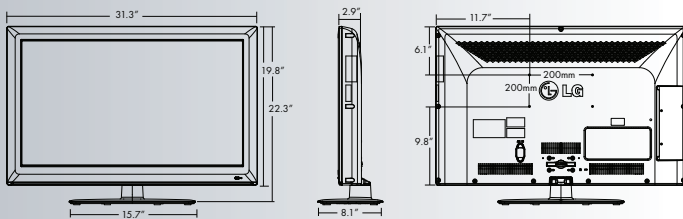

¹FTC Television labeling rule (18 CFR Part 305, as added by 76 Fed. Reg. 1038 (Jan 6, 2011)).

LGsolutions.com

LG
Life's Good

42LS349C
32LS349C

42" CLASS (42.0" MEASURED DIAGONALLY)

32" CLASS (31.5" MEASURED DIAGONALLY)

42LS349C

32LS349C

REAR JACK PANEL

SIDE JACK PANEL

**LCD SPECIFICATION**

LED Backlighting	Edge lit
Screen Size	42" class (42.0" measured diagonally) 32" class (31.5" measured diagonally)
Native Display Resolution	1920 x 1080 (42"), 1366 x 768 (32")
Dynamic Contrast Ratio	2,000,000:1 (42"), 1,000,000:1 (32")
Frame Rate	60Hz
Viewing Angle	178°/178°
BROADCASTING SYSTEM	
Analog	Yes
ATSC/NTSC/Clear QAM	Yes
VIDEO	
Built-In Tuner	ATSC/NTSC/Clear QAM
Triple XD Engine	Yes
Picture Mode	8 Modes (Intelligent sensor, Vivid, Standard, Cinema, Sport, Game, Expert1, Expert 2)
Picture Wizard II	Yes
Aspect Ratio	16:9
Aspect Ratio Correction	6 Modes (16.9, Just scan, Set by program, 4:3, Zoom1, Cinema Zoom1)
Just Scan (1:1 Pixel Matching) 0% OverScan	
HDMI/Component/DIV	1080i/1080p/720p
AV Mode (Picture & Sound)	4 Modes (Off / Cinema / Sport / Game)