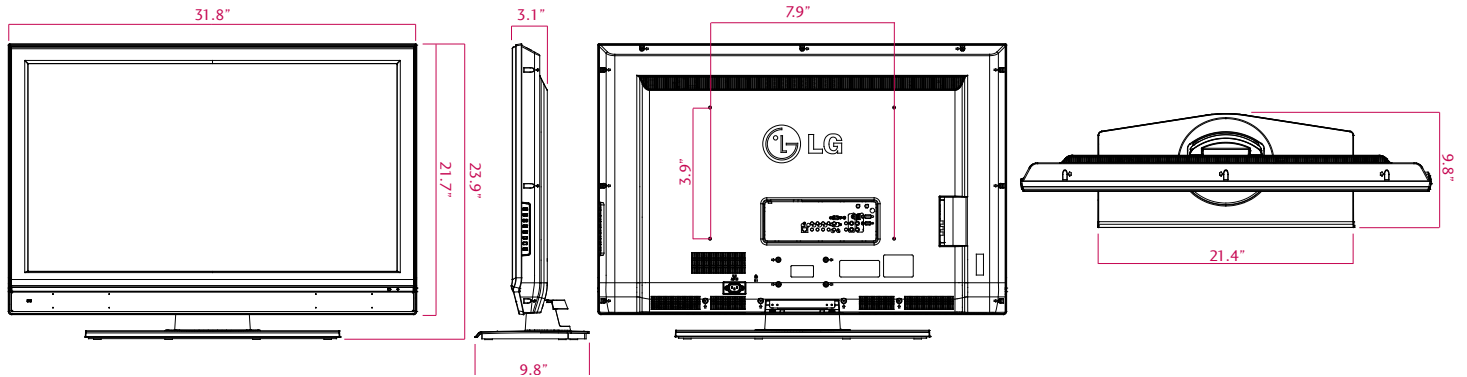

32" LCD INTEGRATED HDTV

32LC7D