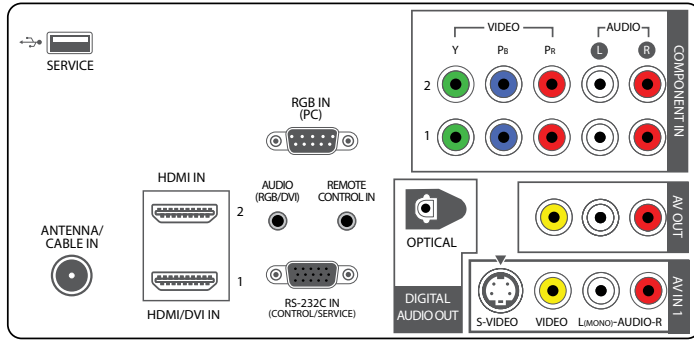

REMOTE

REAR AUDIO/VIDEO INPUTS/OUTPUTS

SIDE

LG Electronics U.S.A., Inc.
1000 Sylvan Avenue
Englewood Cliffs, NJ 07632
1-800-243-0000
www.LGusa.com