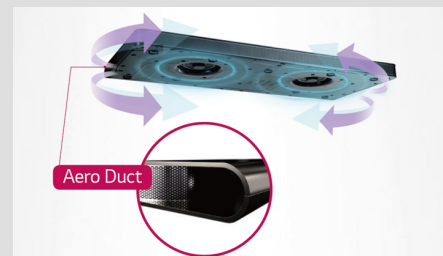

- Optical In
- Wireless Audio Streaming

SLIM YET POWERFUL ENOUGH FOR AN IMPRESSIVE MULTI-CHANNEL SURROUND SOUND EXPERIENCE

LG's SoundPlate™ can be easily installed and connected to TVs of many sizes, providing 4.1 channel surround sound with built-in dual subwoofers. It is designed to help you experience the ultimate in sound quality

SLIM DESIGN

Only 35mm in height, LG's slim SoundPlate™ is designed to sit beneath the television, saving space and bringing a clean, modern look to your home décor. This exceptionally sleek SoundPlate™ was made possible by applying dual neodymium magnets that are slim yet eight times more powerful than an ordinary magnet.

4.1 CHANNEL SURROUND

In spite of its modest dimensions, SoundPlate™ is equipped with a powerful 4.1 channel that incorporates dual built-in subwoofers. Stereophonic sounds instantly transform your home into a cinema theater. The 4.1 multi-channel surround system creates richer, deeper sounds that stand apart from competitive brands.

DUAL BUILT-IN SUBWOOFERS

Bass sound is produced by ultra slim built-in dual subwoofers that enrich and add depth to the low frequencies. This single slim plate eliminates the need for a bulky subwoofer to achieve a full sound system. What's more, two Aero-ducts on both sides of the product also create exceptional three-dimensional sound.