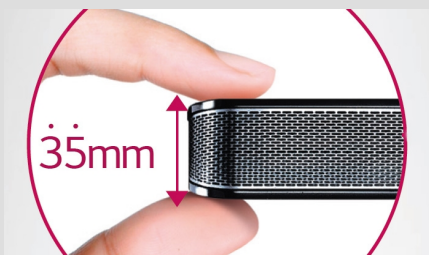

AUDIO

LG SoundPlate™ 340

LAP340

SOUND

- 4.1 Channel Surround
- Built-in Dual Subwoofers
- Dual Neodymium Speaker
- Cinema Mode

DESIGN

- Slim 35mm Design
- 32-55" Class TV Matching

CONNECTIVITY/CONVENIENCE

- Optical In
- Wireless Audio Streaming

SLIM YET POWERFUL ENOUGH FOR AN IMPRESSIVE MULTI-CHANNEL SURROUND SOUND EXPERIENCE

LG's SoundPlate™ can be easily installed and connected to TVs of many sizes, providing 4.1 channel surround sound with built-in dual subwoofers. It is designed to help you experience the ultimate in sound quality

SLIM DESIGN

Only 35mm in height, LG's slim SoundPlate™ is designed to sit beneath the television, saving space and bringing a clean, modern look to your home décor. This exceptionally sleek SoundPlate™ was made possible by applying dual neodymium magnets that are slim yet eight times more powerful than an ordinary magnet.

4.1 CHANNEL SURROUND

In spite of its modest dimensions, SoundPlate™ is equipped with a powerful 4.1 channel that incorporates dual built-in subwoofers. Stereophonic sounds instantly transform your home into a cinema theater. The 4.1 multi-channel surround system creates richer, deeper sounds that stand apart from competitive brands.