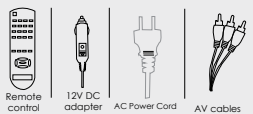

ACCESSORIES:

Remote Control, AC/DC Adapter, AV Cables and TV Antenna

Unit Dimensions: L 8.25 x W 1.62 x H 7.00
Unit Weight: 3 lbs.

Gift Box UPC: 639131002579
Gift Box Dimensions: L 12.5 x W 3.25 x H 11.5
Gift Box Weight: 4.5 lbs.

Master UPC: 10639131002576
Master Case: 4
Master Dimensions: L 18.35 x W 10.51 x H 9.06
Master Weight: 15 lbs.

Accessories Included

SC-257: Same Features & Functions as SC-257A with NTSC only

270°

SWIVEL DESIGN