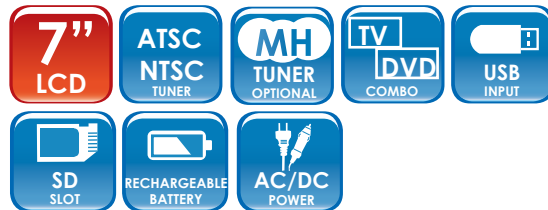

SC-257A

PORTABLE DVD

7" PORTABLE DVD PLAYER WITH DIGITAL TV TUNER USB, SD CARD SLOT & SWIVEL DISPLAY

- 7" Widescreen LCD 270° Swivel Display
- Built-in Hybrid TV Tuners
- MH Tuner Option Available in 2011
- Supports: DVD/CD/MP3/CD-R/CD-RW
- SD/MMC Card Reader Compatible
- USB Input Compatible
- Built-in Lithium-ion Rechargeable Battery
- Built-in Speaker
- Resolution: 480 x 234
- Screen Mode 16:9 and 4:3
- On Screen Display
- 3.5mm Headphone Jack
- Auto Channel Programming
- Fast Forward, Rewind, Play, Pause, Slow Motion Play, Search and Repeat Functions
- Standard Audio And Video Line Output, Connects To TV or Any Audio Amplifier
- AC Adapter for Home Use
- 12 Volts DC Adapter for Car Use
- Full Function Remote Control (battery included)
- UL or ETL Approved Adapter

ACCESSORIES:

Remote Control, AC/DC Adapter, AV Cables and TV Antenna

Unit Dimensions: L 8.25 x W 1.62 x H 7.00
Unit Weight: 3 lbs.

Gift Box UPC: 639131002579
Gift Box Dimensions: L 12.5 x W 3.25 x H 11.5
Gift Box Weight: 4.5 lbs.

Master UPC: 10639131002576
Master Case: 4
Master Dimensions: L 18.35 x W 10.51 x H 9.06
Master Weight: 15 lbs.

Accessories Included

SC-257: Same Features & Functions as SC-257A with NTSC only

270°

SWIVEL DESIGN