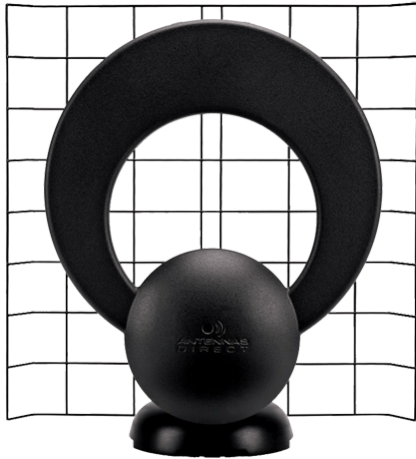

CLEARSTREAM™ ANTENNAS

CLEARSTREAM™ 1

CONVERTIBLE

The ClearStream™ 1 Convertible medium range antenna offers the power and efficiency normally found in antennas up to 10 times its size.

It utilizes the patented ClearStream™ Tapered Loop Technology that has brought the first new and superior antenna design to the market in decades. This advanced technology allows the ClearStream™ line of antennas to be smaller and more powerful across today's DTV spectrum. Using anodized aluminum, ClearStream™ antennas are engineered for strength and durability.

The ClearStream™ 1 Convertible (C1C) offers DTV viewers the choice of using the antenna in 3 different configurations; tabletop, wall mount, or outdoors. Depending upon individual preferences and reception needs, the C1C allows for the convenience of indoor installation or the extended range provided by outdoor installation. Without the performance compromises typically seen in the outdated designs of legacy antennas, its power and efficiency are impressive. The C1C has a generous beam width of 70 degrees and outdoor range of 35 miles. With its unique integrated diplexer, the C1C actually delivers an impressive 98% of the gathered signal to the incoming cable line rather than being lost through impedance mismatches and phase cancellation. Either indoors or outdoors, the ClearStream™1 Convertible is the ideal tool for digital broadcast viewing in urban or suburban areas. No other antenna can match its performance and flexibility in such a compact size. The Antennas Direct Lifetime Warranty assures you of its superior build quality and durability.

CLEARSTREAM™ 1 CONVERTIBLE

- SKU# - C1C
- Description - Clearstream™1 Convertible Medium Range Indoor/Outdoor UHF HDTV Antenna
- Range: Up to 35 miles
- Beam width: (HorizontalPlane) 470 to 700 MHz: 70 degrees
- Gain: Max 8 dBi
- VSWR: Max 3.1
- Front to back ratio: Max 15 dB
- Size assembled 12"L x 12"W x 5"D
- 6" Coax cable included
- Lifetime Warranty
- MSRP - \$59.99