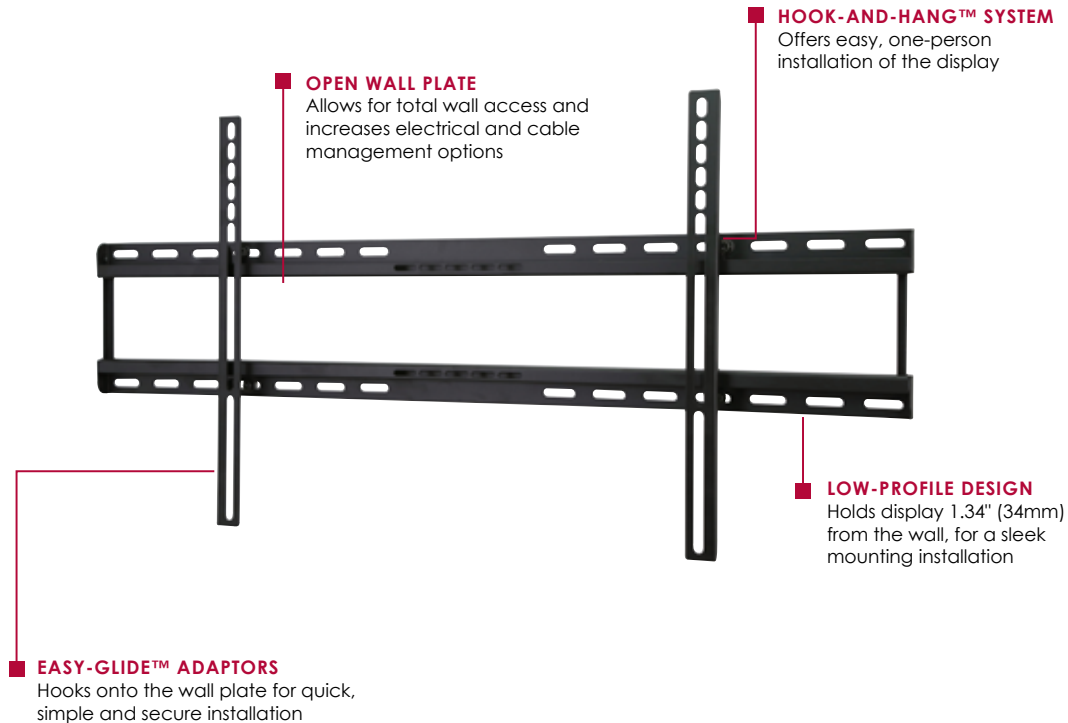

SFL670

SMARTMOUNT **LT**

Flat Wall Mount

For 39" to 75" Displays

The SmartMountLT™ series wall mounts combine ease of installation with increased cable management options. This low-profile mount holds the display just 1.34" (34mm) from the wall, providing a sleek finish perfect for today's ultra-slim displays. The Hook-and-Hang™ system allows for a one-person installation. The Easy-Glide™ adaptors simply hook onto the wall plate for a safe and quick installation. Plus, the open wall plate allows total wall access, which increases electrical and cable management options. Use the side-to-side adjustment after you've hung the display, for perfect display positioning.

Display size: 39"-75"

Max load: 105lb (48kg)

FEATURES

- Fits 39" to 75" displays, up to 105lb (48kg)
- The low-profile design holds the display 1.34" (34mm) from the wall creating an ultra-low-profile finish perfect for today's ultra-slim displays
- Quick and easy, Hook-and-Hang™ one-person installation
- Side-to-side adjustment allows for perfect display positioning
- Mounts to wood studs, concrete, cinder block or metal studs (metal stud accessory required)
- Installation hardware included
- UL Listed
- Five-year warranty

Securing screws lock adaptor to wall plate

Low profile design — sits just 1.34" (34mm) from the wall

SFL670	SmartMountLT™ Flat Wall Mount for 39" to 75" Displays
---------------	---

Product Specifications

	DIMENSIONS (W x H x D)	PRODUCT WEIGHT	LOAD CAPACITY	FINISH	AVAILABLE COLORS
SFL670	34.00" x 16.88" x 1.34" (864 x 429 x 34mm)	4.69lb (2.13kg)	105lb (48kg)	Matte	Black

Package Specifications

	PACKAGE SIZE (W x H x D)	PACKAGE SHIP WEIGHT	PACKAGE UPC CODE	PACKAGE CONTENTS	UNITS IN PACKAGE
SFL670	35.00" x 7.13" x 1.65" (889 x 181 x 42mm)	5.95lb (2.70kg)	735029292623	Wall mount, attachment hardware and installation instructions	1