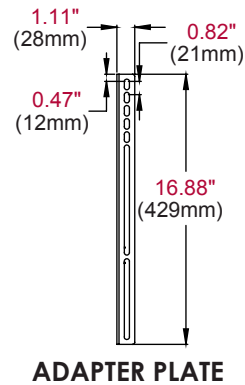

SFL646	SmartMountLT™ Flat Wall Mount for 32" to 50" Displays

Product Specifications

	DIMENSIONS (W x H x D)	PRODUCT WEIGHT	LOAD CAPACITY	FINISH	AVAILABLE COLORS
SFL646	19.25" x 16.88" x 1.34" (489 x 429 x 34mm)	3.12lb (1.42kg)	70lb (32kg)	Matte	Black

Package Specifications

	PACKAGE SIZE (W x H x D)	PACKAGE SHIP WEIGHT	PACKAGE UPC CODE	PACKAGE CONTENTS	UNITS IN PACKAGE
SFL646	20.30" x 7.25" x 1.60" (516x184x41mm)	4.65lb (2.11kg)	735029292616	Wall mount, attachment hardware and installation instructions	1

Accessories

ESHV10:	Single AV Wall Shelf	ACC415:	Metal Stud Fastener Kit
ESHV20:	Single AV Wall Shelf with Glass	ACC925:	Security Fasteners
ESHV30:	Dual AV Wall Shelf with Glass		

ARCHITECTS SPECIFICATIONS

The Flat Wall Mount shall be a Peerless-AV model SFL646 and shall be located where indicated on the plans. Assembly and installation shall be done according to instructions provided by the manufacturer.