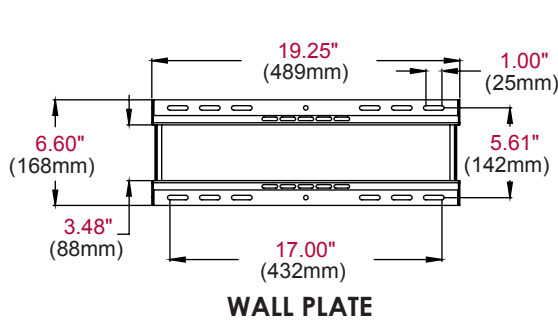

SFL646	SmartMountLT™ Flat Wall Mount for 32" to 50" Displays

Product Specifications

	DIMENSIONS (W x H x D)	PRODUCT WEIGHT	LOAD CAPACITY	FINISH	AVAILABLE COLORS
SFL646	19.25" x 16.88" x 1.34" (489 x 429 x 34mm)	3.12lb (1.42kg)	70lb (32kg)	Matte	Black

Package Specifications

	PACKAGE SIZE (W x H x D)	PACKAGE SHIP WEIGHT	PACKAGE UPC CODE	PACKAGE CONTENTS	UNITS IN PACKAGE
SFL646	20.30" x 7.25" x 1.60" (516x184x41mm)	4.65lb (2.11kg)	735029292616	Wall mount, attachment hardware and installation instructions	1

Accessories

ESHV10:	Single AV Wall Shelf	ACC415:	Metal Stud Fastener Kit
ESHV20:	Single AV Wall Shelf with Glass	ACC925:	Security Fasteners
ESHV30:	Dual AV Wall Shelf with Glass		

ARCHITECTS SPECIFICATIONS

The Flat Wall Mount shall be a Peerless-AV model SFL646 and shall be located where indicated on the plans. Assembly and installation shall be done according to instructions provided by the manufacturer.