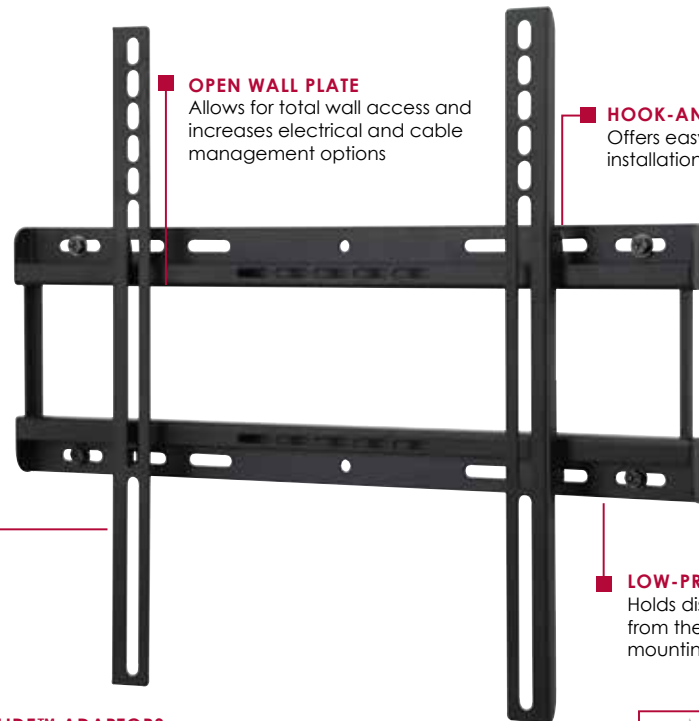

SFL646

SMARTMOUNT LT

Flat Wall Mount

For 32" to 50" Flat Panel Displays

The SmartMountLT™ series wall mounts combine ease of installation with increased cable management options. This low-profile mount holds the display just 1.34" (34mm) from the wall, providing a sleek finish perfect for today's ultra-slim displays. The Hook-and-Hang™ system allows for a one-person installation. The Easy-Glide™ adaptors simply hook onto the wall plate for a safe and quick installation. Plus, the open wall plate allows total wall access, which increases electrical and cable management options. Use the side-to-side adjustment after you've hung the display, for perfect display positioning.

Display size: 32"-50"

Max load: 70lb (32kg)

FEATURES

- Fits 32" to 50" displays, up to 70lb (32kg)
- The low-profile design holds the display 1.34" (34mm) from the wall creating an ultra-low-profile finish perfect for today's ultra-slim displays
- Quick and easy, Hook-and-Hang™ one-person installation
- Side-to-side adjustment allows for perfect display positioning
- Mounts to wood studs, concrete, cinder block or metal studs (metal stud accessory required)
- Installation hardware included
- UL Listed
- Five-year warranty

OPEN WALL PLATE

Allows for total wall access and increases electrical and cable management options

HOOK-AND-HANG™ SYSTEM

Offers easy, one-person installation of the display

EASY-GLIDE™ ADAPTORS

Hooks onto the wall plate for quick, simple and secure installation

LOW-PROFILE DESIGN

Holds display 1.34" (34mm) from the wall, for a sleek mounting solution

Securing screws lock adaptor to wall plate

Low profile design — sits just 1.34" (34mm) from the wall

CLICK: peerless-av.com