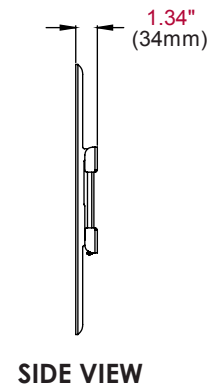

SFL646	SmartMountLT™ Flat Wall Mount for 32" to 50" Displays

Product Specifications

	DIMENSIONS (W x H x D)	PRODUCT WEIGHT	LOAD CAPACITY	FINISH	AVAILABLE COLORS
SFL646	19.25" x 16.88" x 1.34" (489 x 429 x 34mm)	3.12lb (1.42kg)	70lb (32kg)	Matte	Black

Package Specifications

	PACKAGE SIZE (W x H x D)	PACKAGE SHIP WEIGHT	PACKAGE UPC CODE	PACKAGE CONTENTS	UNITS IN PACKAGE
SFL646	20.30" x 7.25" x 1.60" (516x184x41mm)	4.65lb (2.11kg)	735029292616	Wall mount, attachment hardware and installation instructions	1

Accessories

ESHV10:	Single AV Wall Shelf	ACC415:	Metal Stud Fastener Kit
ESHV20:	Single AV Wall Shelf with Glass	ACC925:	Security Fasteners
ESHV30:	Dual AV Wall Shelf with Glass		

ARCHITECTS SPECIFICATIONS

The Flat Wall Mount shall be a Peerless-AV model SFL646 and shall be located where indicated on the plans. Assembly and installation shall be done according to instructions provided by the manufacturer.