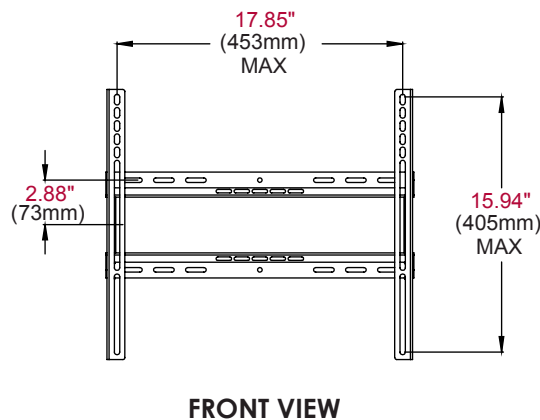

SFL646	SmartMountLT™ Flat Wall Mount for 32" to 50" Displays

Product Specifications

	DIMENSIONS (W x H x D)	PRODUCT WEIGHT	LOAD CAPACITY	FINISH	AVAILABLE COLORS
SFL646	19.25" x 16.88" x 1.34" (489 x 429 x 34mm)	3.12lb (1.42kg)	70lb (32kg)	Matte	Black

Package Specifications

	PACKAGE SIZE (W x H x D)	PACKAGE SHIP WEIGHT	PACKAGE UPC CODE	PACKAGE CONTENTS	UNITS IN PACKAGE
SFL646	20.30" x 7.25" x 1.60" (516x184x41mm)	4.65lb (2.11kg)	735029292616	Wall mount, attachment hardware and installation instructions	1

Accessories

ESHV10:	Single AV Wall Shelf	ACC415:	Metal Stud Fastener Kit
ESHV20:	Single AV Wall Shelf with Glass	ACC925:	Security Fasteners
ESHV30:	Dual AV Wall Shelf with Glass		

ARCHITECTS SPECIFICATIONS

The Flat Wall Mount shall be a Peerless-AV model SFL646 and shall be located where indicated on the plans. Assembly and installation shall be done according to instructions provided by the manufacturer.