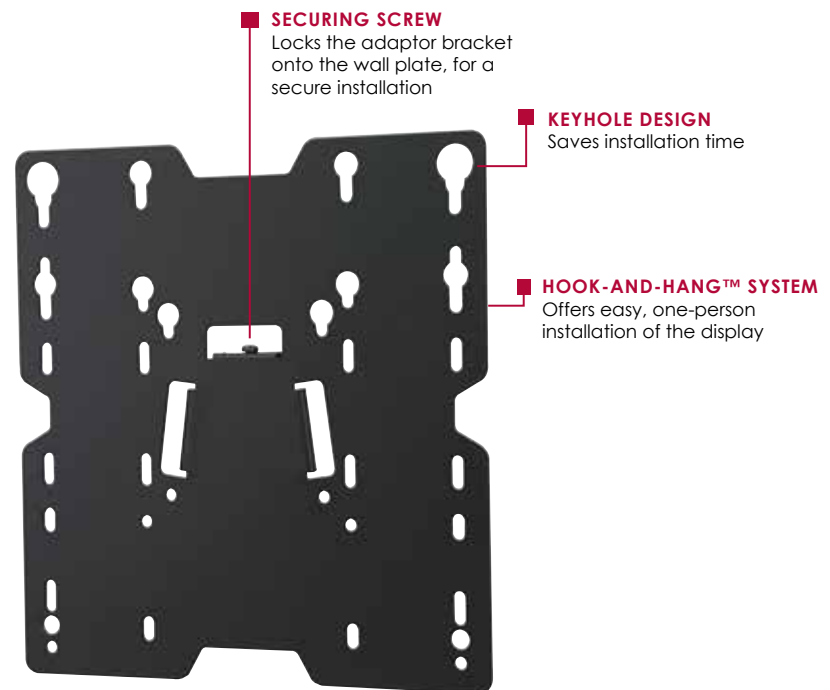

SFL637

SMARTMOUNT **LT**

Flat Wall Mount For 22" to 40" Displays

The low-profile design of the SmartMountLT™ series wall mounts provide a sleek finish that is perfect for today's ultra-slim displays. The keyhole design of the mounts saves installation time and the Hook-and-Hang™ system means the display can be installed by just one person. This high quality, American-made mount features a securing screw to lock the adaptor bracket onto the wall plate, for a secure installation. The landscape or portrait mounting options offers versatility for installation applications

FEATURES

- Fits 22" to 40" displays weighing up to 55lb (25kg)
- The low-profile design holds the display 0.57" (15mm) from the wall creating an ultra-low-profile finish perfect for today's ultra-slim displays
- Quick and easy, Hook-and-Hang™ one-person installation
- Landscape or portrait mounting options increases display versatility
- Mounts to wood studs, concrete, cinder block or metal studs (metal stud accessory required)
- VESA® 75, 100, 100 x 200, 200 x 100, and 200 x 200mm compliant
- Installation hardware included
- UL Listed
- Five-year warranty

Display size: 22"-40"

Max load: 55lb (25kg)

Low profile design — sits just 0.57" (15mm) from the wall

CLICK: peerless-av.com

CALL: 800.865.2112

FAX: 800.359.6500

peerless-**AV**

SFL637	SmartMountLT™ Flat Wall Mount for 22" to 40" Displays
---------------	---

Accessories

ACC973:	VESA® 400 x 400mm Adaptor Plates	ACC215:	Metal Stud Fastener Kit
ESHV10:	Single AV Wall Shelf		
ESHV20:	Single AV Wall Shelf with Glass		
ESHV30:	Dual AV Wall Shelf with Glass		

ARCHITECTS SPECIFICATIONS