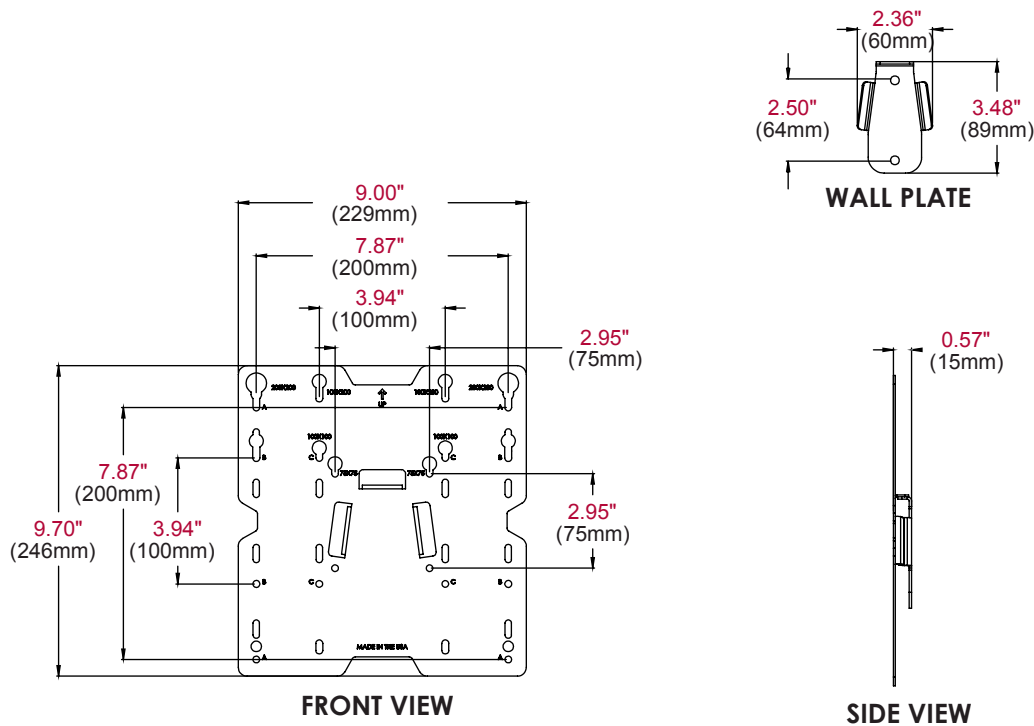

SFL637	SmartMountLT™ Flat Wall Mount for 22" to 40" Displays

Product Specifications

	DIMENSIONS (W x H x D)	PRODUCT WEIGHT	LOAD CAPACITY	FINISH	AVAILABLE COLORS
SFL637	9.00" x 9.70" x 0.57" (229 x 246 x 15mm)	1.47lb (0.67kg)	55lb (25kg)	Matte	Black

Package Specifications

	PACKAGE SIZE (W x H x D)	PACKAGE SHIP WEIGHT	PACKAGE UPC CODE	PACKAGE CONTENTS	UNITS IN PACKAGE
SFL637	10.60" x 9.60" x 1.40" (269 x 244 x 38mm)	2.20lb (1.00kg)	735029292593	Wall Mount, Attachment Hardware and Installation Instructions	1

Accessories

ACC973:	VESA® 400 x 400mm Adaptor Plates	ACC215:	Metal Stud Fastener Kit
ESHV10:	Single AV Wall Shelf		
ESHV20:	Single AV Wall Shelf with Glass		
ESHV30:	Dual AV Wall Shelf with Glass		

ARCHITECTS SPECIFICATIONS

The Flat Wall Mount shall be a Peerless-AV model SFL637 and shall be located where indicated on the plans. Assembly and installation shall be done according to instructions provided by the manufacturer.