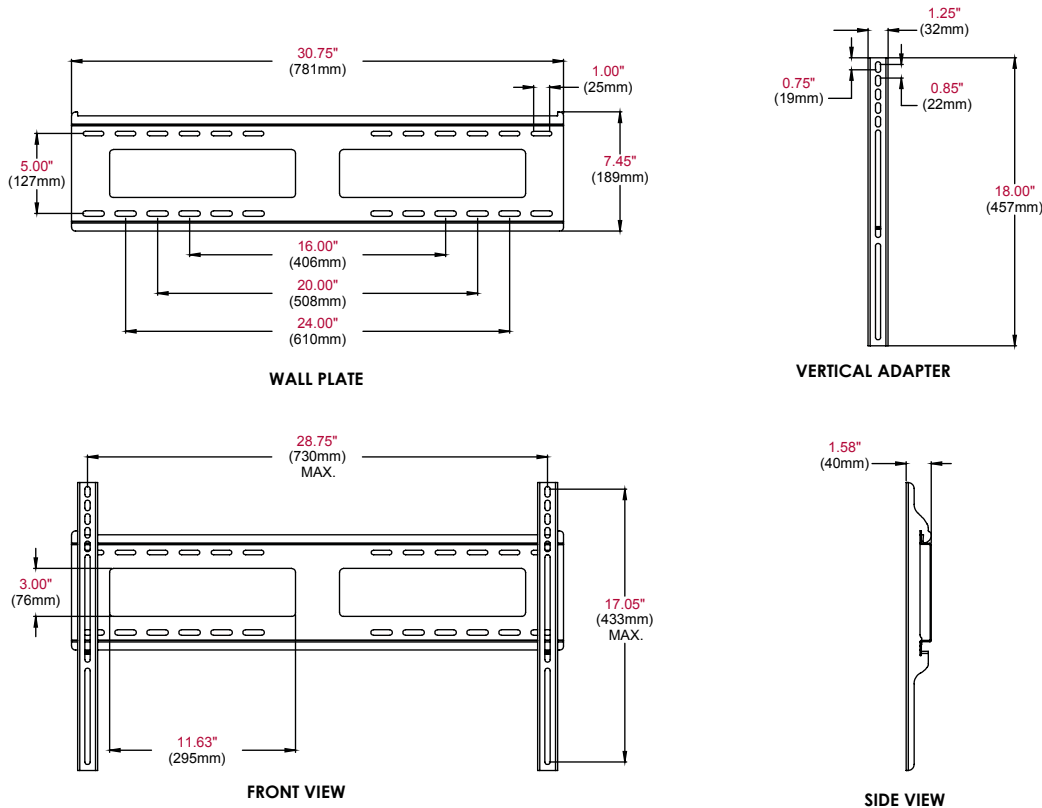

PF650	Universal Flat Wall Mount for 37" to 75" Displays

Product Specifications

	DIMENSIONS (W x H x D)	PRODUCT WEIGHT	LOAD CAPACITY	FINISH	AVAILABLE COLORS
PF650	30.75" x 18.00" x 1.58" (781 x 457 x 40mm)	7.74lb (3.5kg)	175lb (79kg)	Matte	Black

Package Specifications

	PACKAGE SIZE (W x H x D)	PACKAGE SHIP WEIGHT	PACKAGE UPC CODE	PACKAGE CONTENTS	UNITS IN PACKAGE
PF650	31.8" x 8.6" x 3.9" (808 x 218 x 99mm)	9.88lb (4.5kg)	735029255017	Wall plate, universal adaptors, mounting and display attachment hardware	1

Accessories

- **ACC925:** Security Fasteners
- **ACC415:** 4-pack Metal Stud Fastener Kit

All dimensions = inch (mm)

ARCHITECTS SPECIFICATIONS

The Universal Flat Wall Mount shall be a Peerless-AV model PF650 and shall be located where indicated on the plans. Assembly and installation shall be done according to instructions provided by the manufacturer.

Peerless Industries, Inc. ■ 2300 White Oak Circle ■ Aurora, IL 60502 ■ (800) 865-2112 ■ (630) 375-5100 ■ Fax: (800) 359-6500 ■ peerless-av.com

Visit peerless-av.com to see the complete line of AV solutions from Peerless-AV, including flat panel mounts, projector mounts, carts/stands, furniture, cables, screen cleaners and a full assortment of accessories.