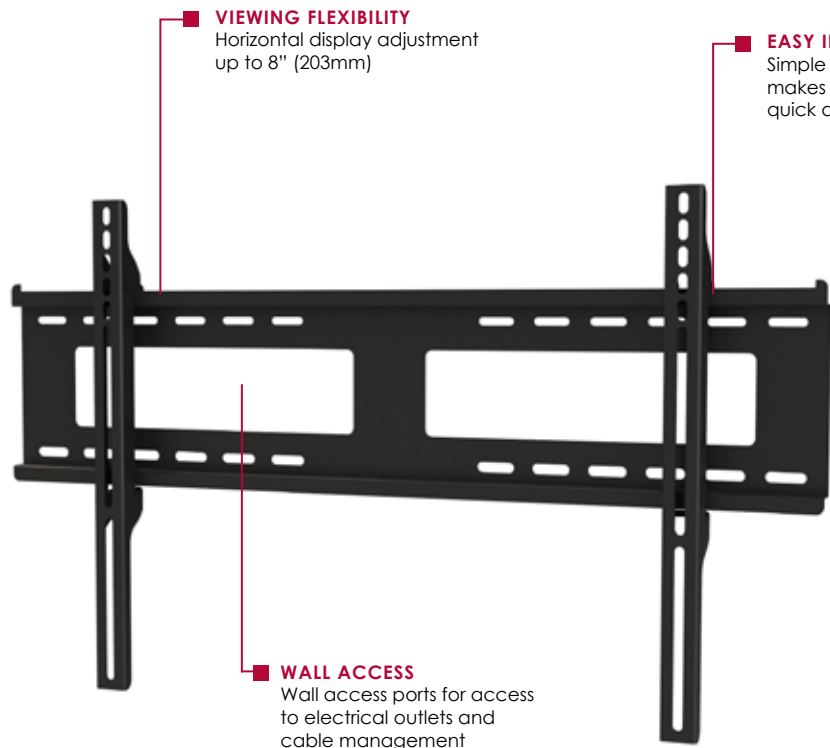

PF650

Universal Flat Wall Mount for 37" to 75" Displays

Easily install medium to large displays with this simple, intuitive mounting solution. Cables are easily managed behind the display with large access ports in the wall plate. Effortlessly achieve the desired display position with smooth sliding along the mount's horizontal wall plate rails.

FEATURES

- Universal mount accommodates displays with mounting patterns up to 730 x 433mm (28.75" W x 17.05" H)
- Low-profile design holds display only 1.58" (40mm) from the wall for a clean application
- Open wall plate design for greater wall access and cable management options
- Easy-Glide™ adaptors easily hook onto wall plate for a simple, safe and quick installation
- Horizontal display adjustment of up to 8" (203mm) (depending on display model) for perfect display placement
- Mounts to wood studs, concrete, cinder block or metal stud (metal stud accessory required)
- Comes with fastener pack with all necessary display attachment hardware
- UL listed

Display size: 37"-75"

Max load: 175lb (79kg)

■ **VIEWING FLEXIBILITY**
Horizontal display adjustment up to 8" (203mm)

■ **EASY INSTALLATION**
Simple hook-on design makes installation quick and easy

■ **WALL ACCESS**
Wall access ports for access to electrical outlets and cable management

Low-profile design keeps display 1.58" (40mm) from the wall

CLICK: peerless-av.com

CALL: 800.865.2112

FAX: 800.359.6500

peerless-AV®

PF650	Universal Flat Wall Mount for 37" to 75" Displays
--------------	---