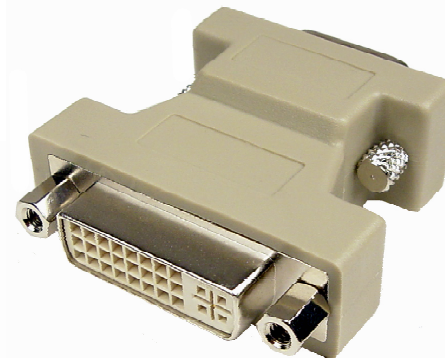

DVI-I Female to VGA Male Adapter

Cables Unlimited: ADP-3750
UPC: 724580200819

DESCRIPTION:

Connect your high performance flat panel display to your graphics card with this precision-engineered adapter. This adapter is fully compliant with the DVI standard defined by DDWG (Digital Display Working Group) and features an ultra high bandwidth for resolutions up to 1600 x 1200.

FEATURES:

- Compliant with DVI standards.
- Full supports TMDS spec.
- Adapts to an existing VGA cable for use with a DVI plug.
- Supports hot plugging of DVI display devices.
- Resolutions up to 1600 x 1200.
- Compatible with flat panel displays, digital CRT displays, projectors, and HDTV.
- Supports analog signals.
- PC and Mac compatible.

SPECIFICATIONS:

- Port Connectors: 1 x DVI-I Female to HDB15 VGA Male
- External Color: Beige
- Limited Warranty: Lifetime